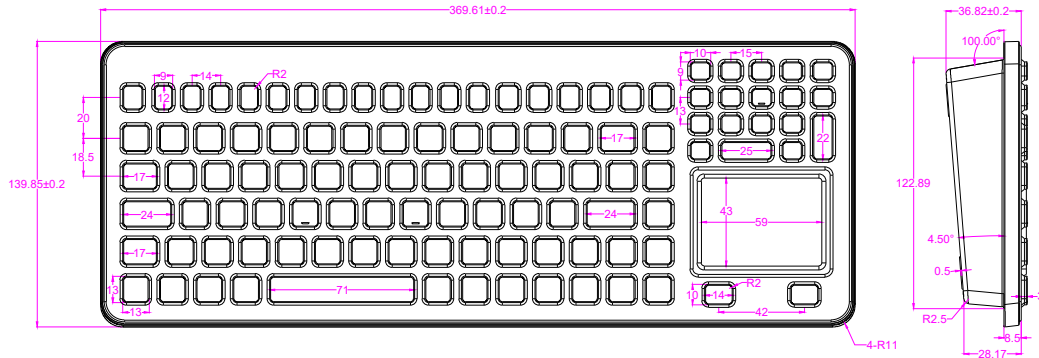

Date	Changes	REV
2023.08.16	Original	1.0

AW-M366TP-KP-FN-BL-DT