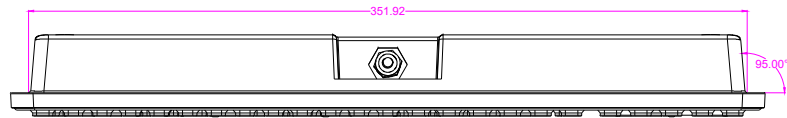

Date	Changes	REV
2023.08.16	Original	1.0

AW-M366TP-KP-FN-BL-DT