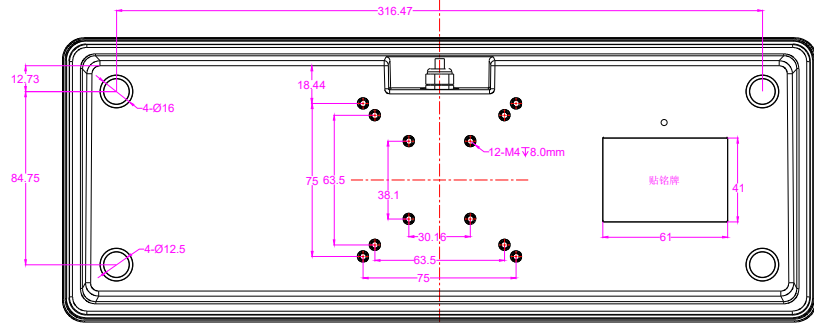

Date	Changes	REV
2023.08.16	Original	1.0

AW-M366TP-KP-FN-BL-DT