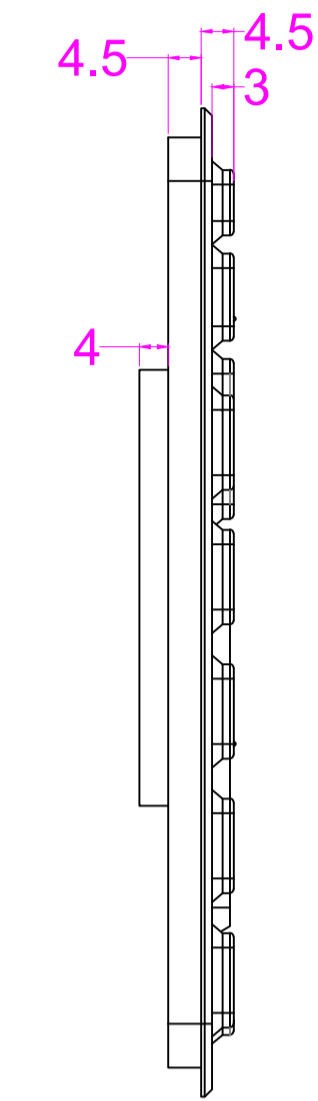

Date	Changes	REV
	Original	1.0

AW-M366TP-KP-FN-BL-OEM