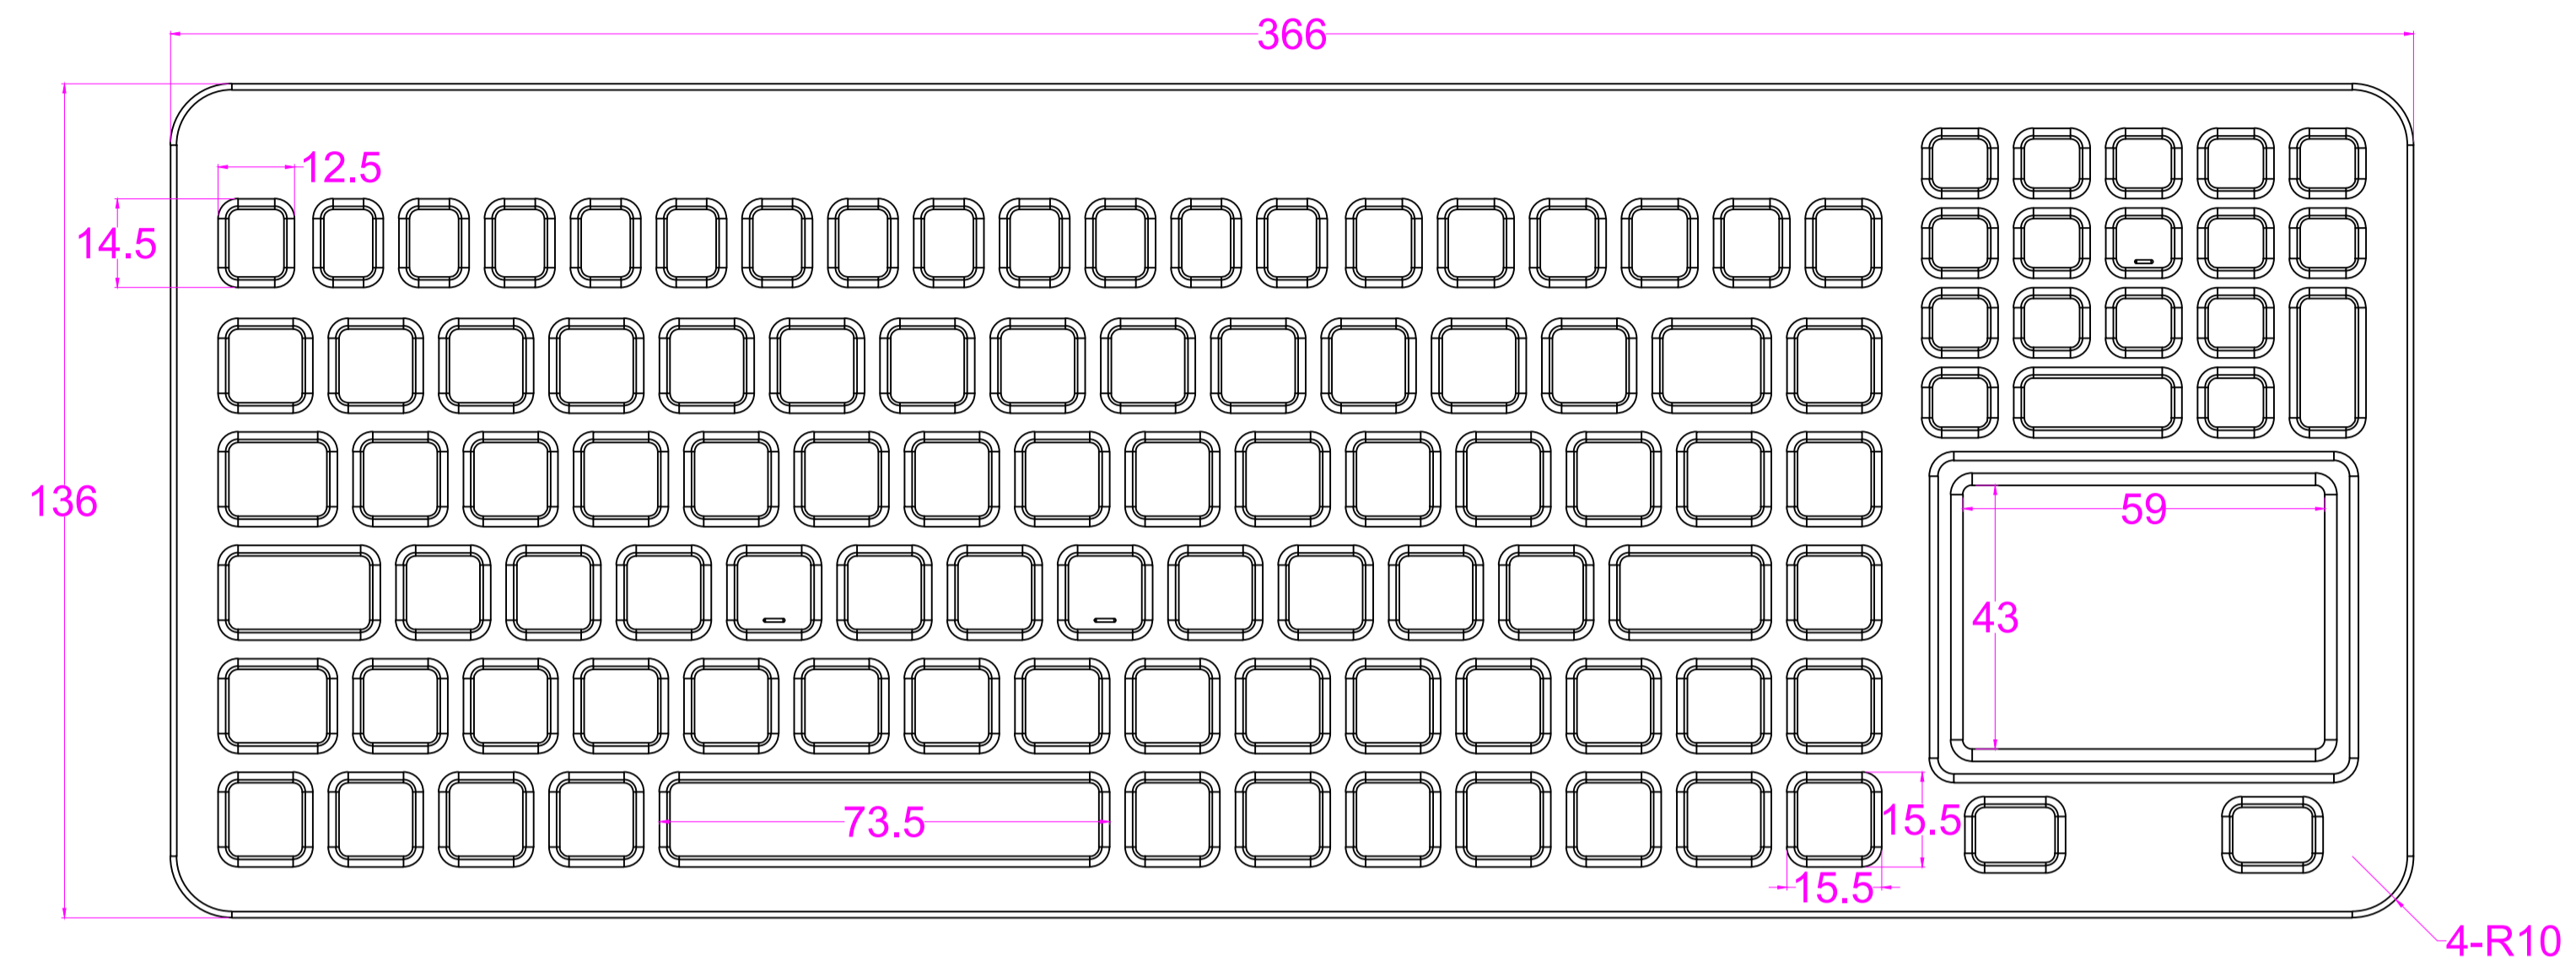

Date	Changes	REV
	Original	1.0

AW-M366TP-KP-FN-BL-OEM