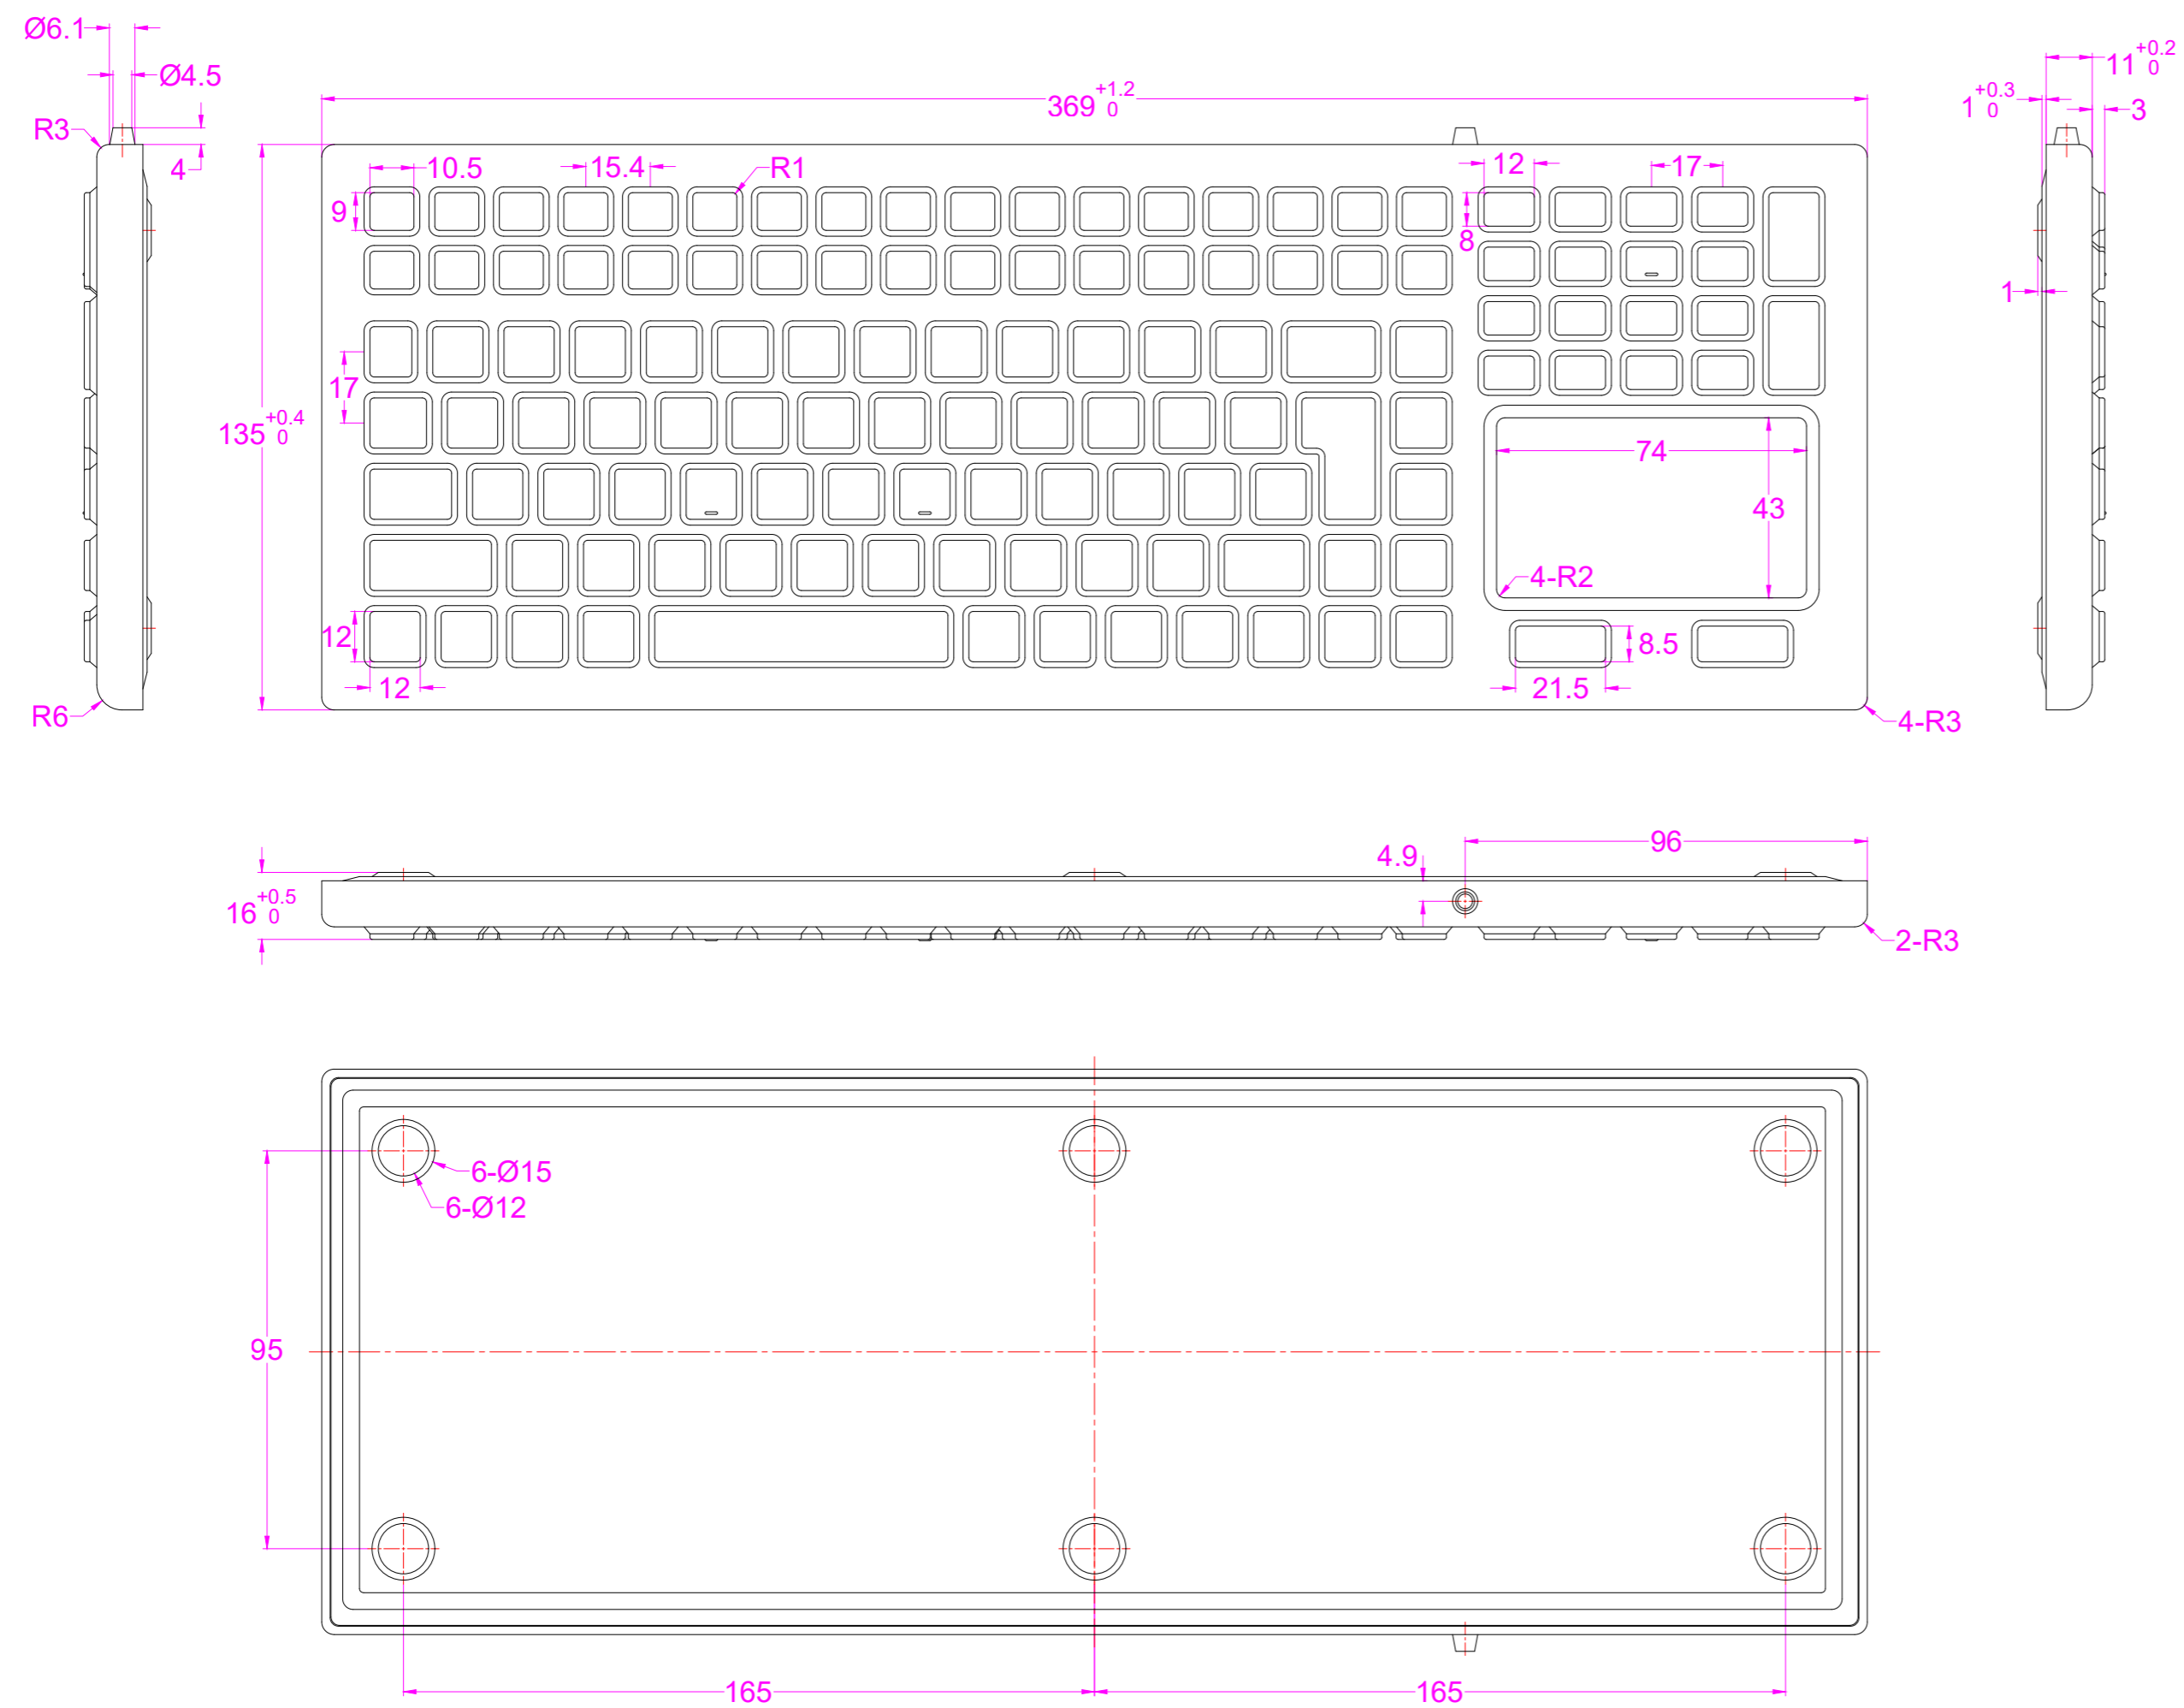

Date	Changes	REV
26.09.2022	Original	1.0

**AW-M369TP-KP-FN-BL-DT**