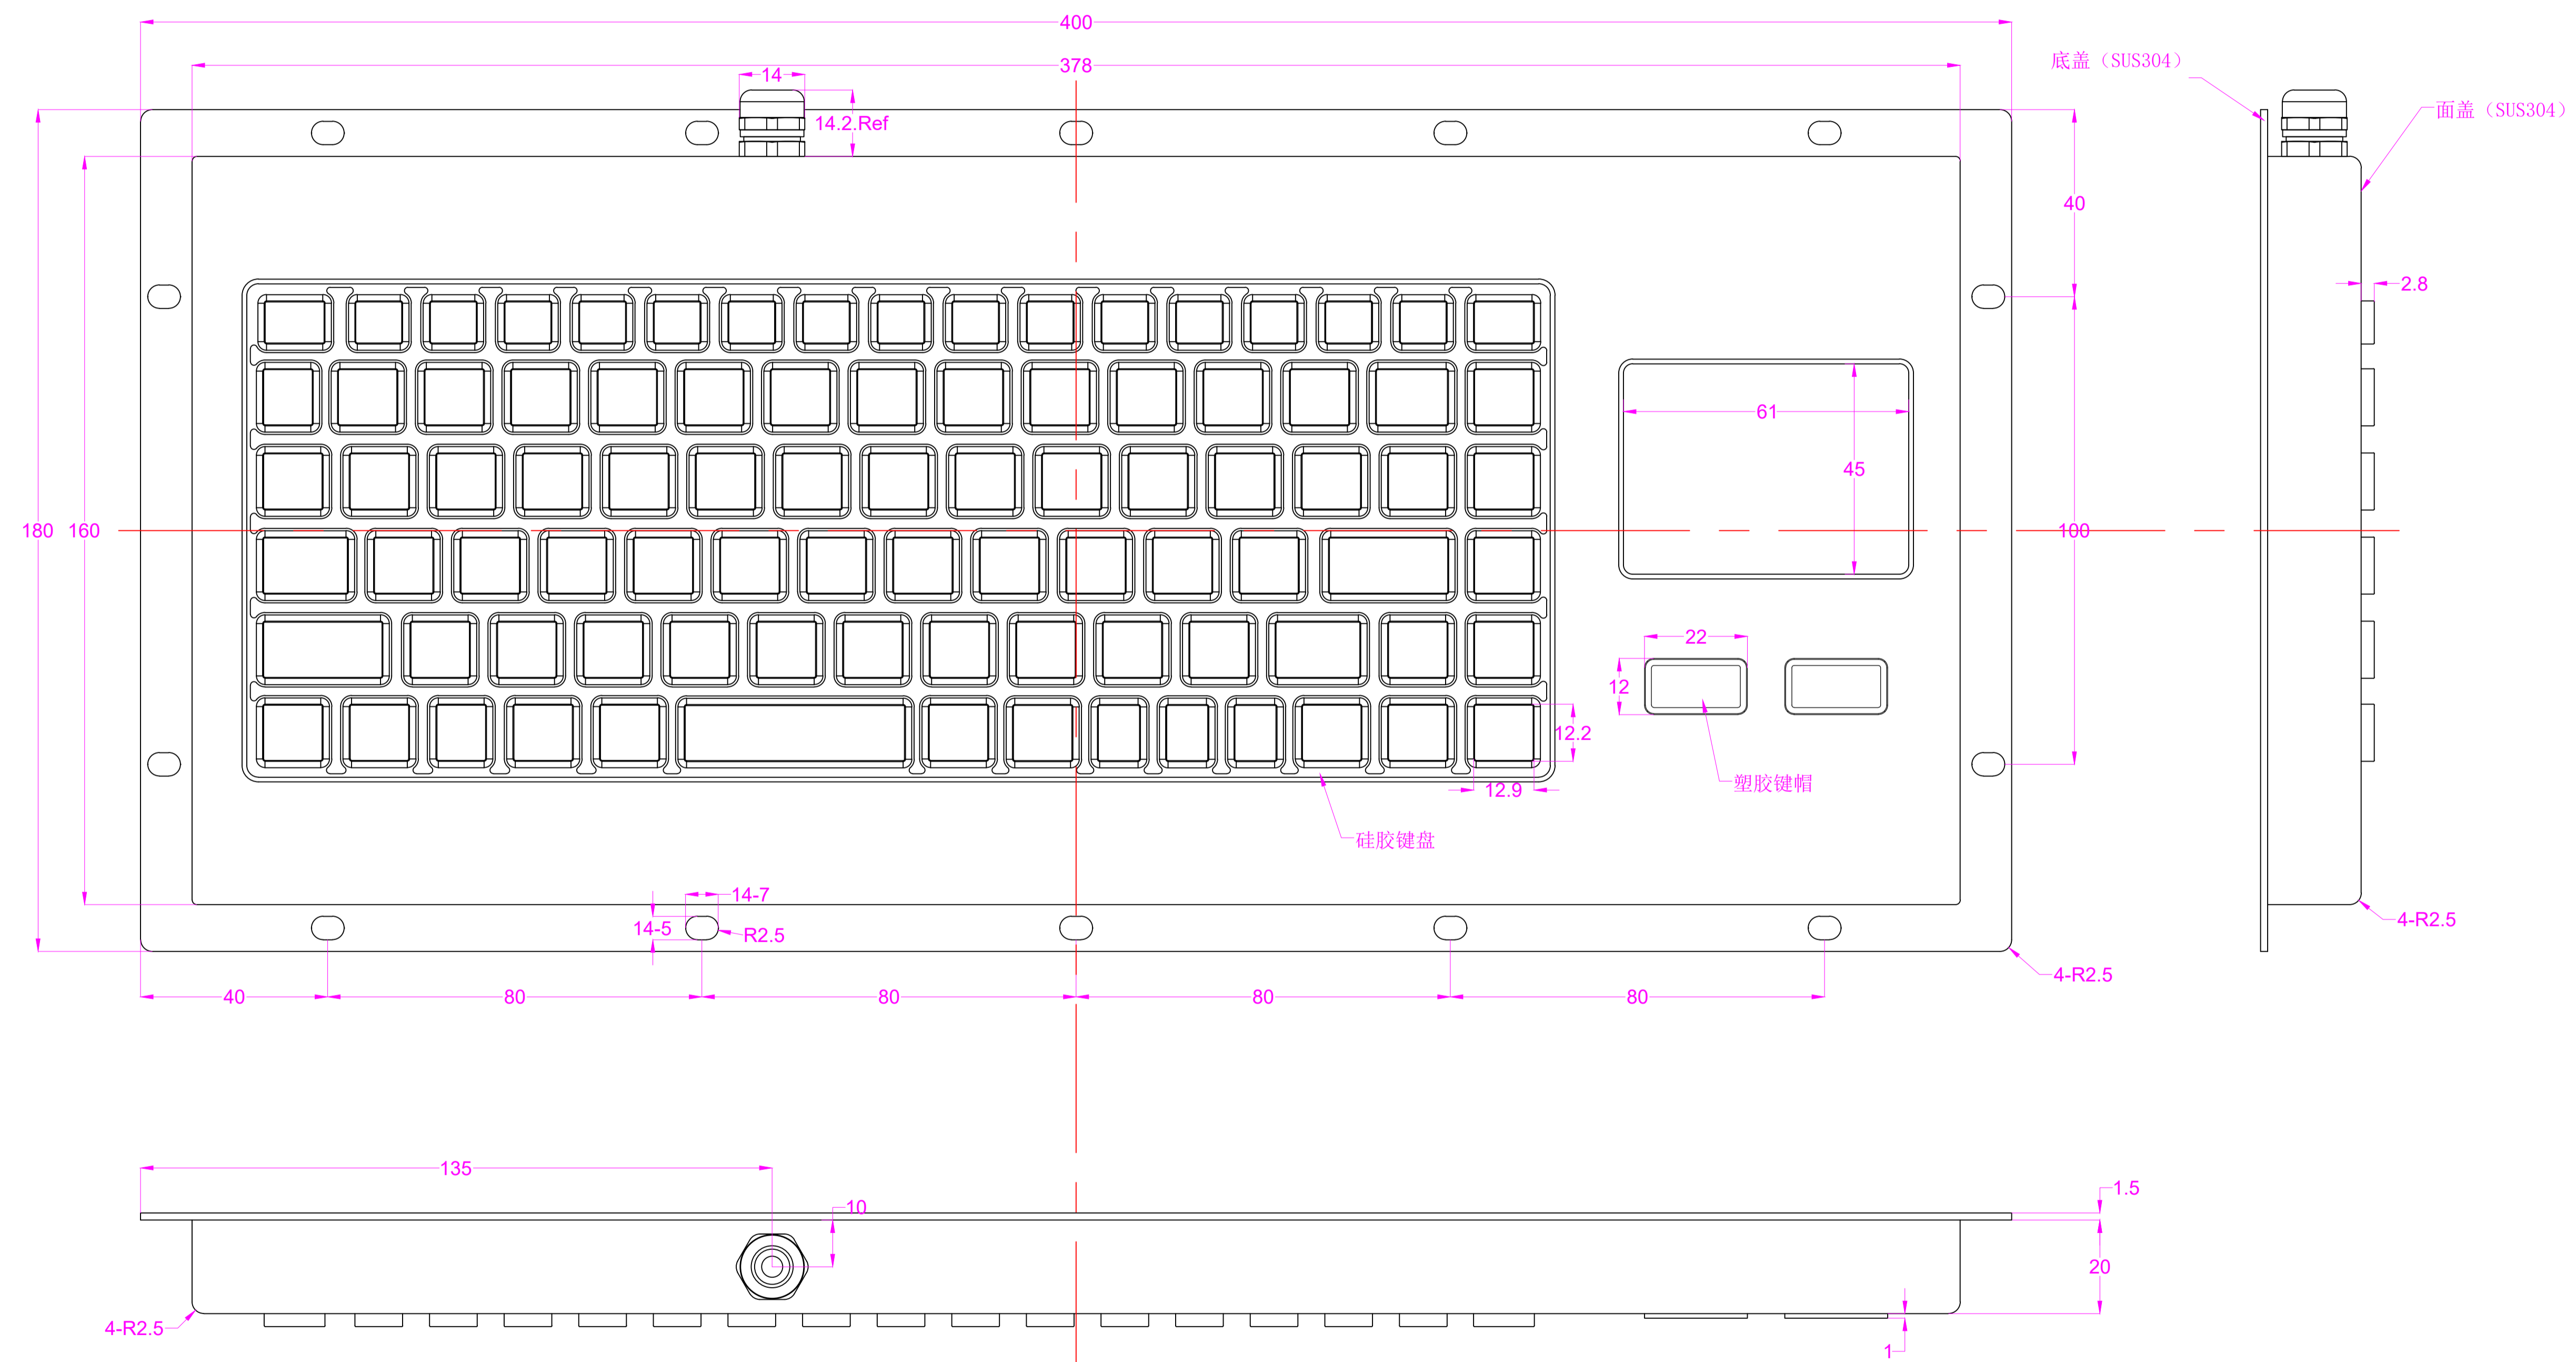

Date	Changes	REV
15.07.2022	Original	1.0

**AW-M378TP-FN-BL-DWT-151B-25KV-DT-DWP**