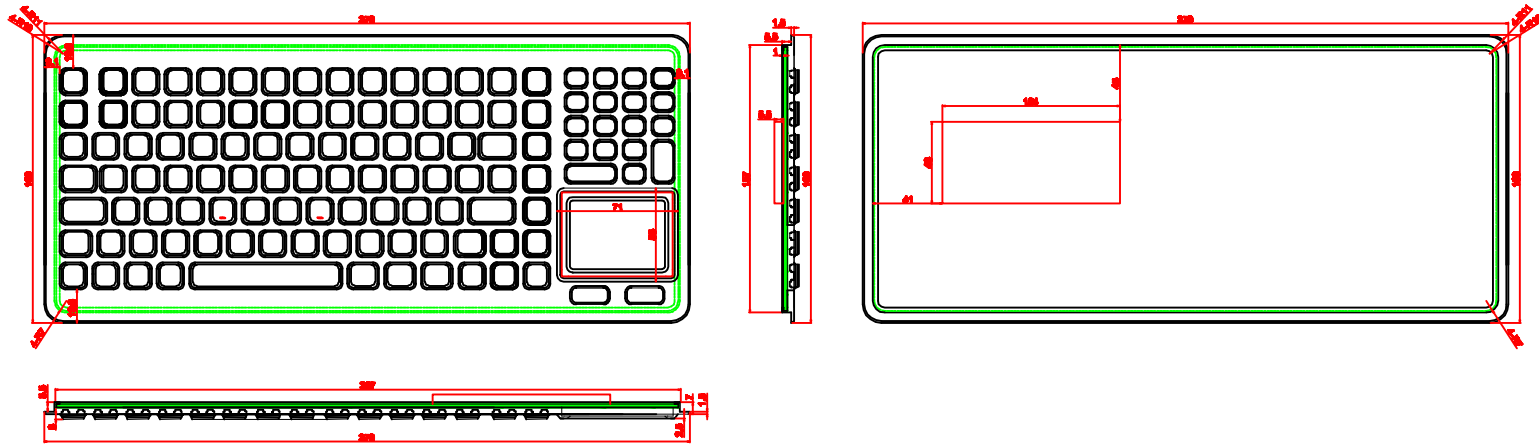

Date	Changes	REV
19.09.2018	Original	1.0

AW-M379TP-KP-FN-BL-ML-OEM