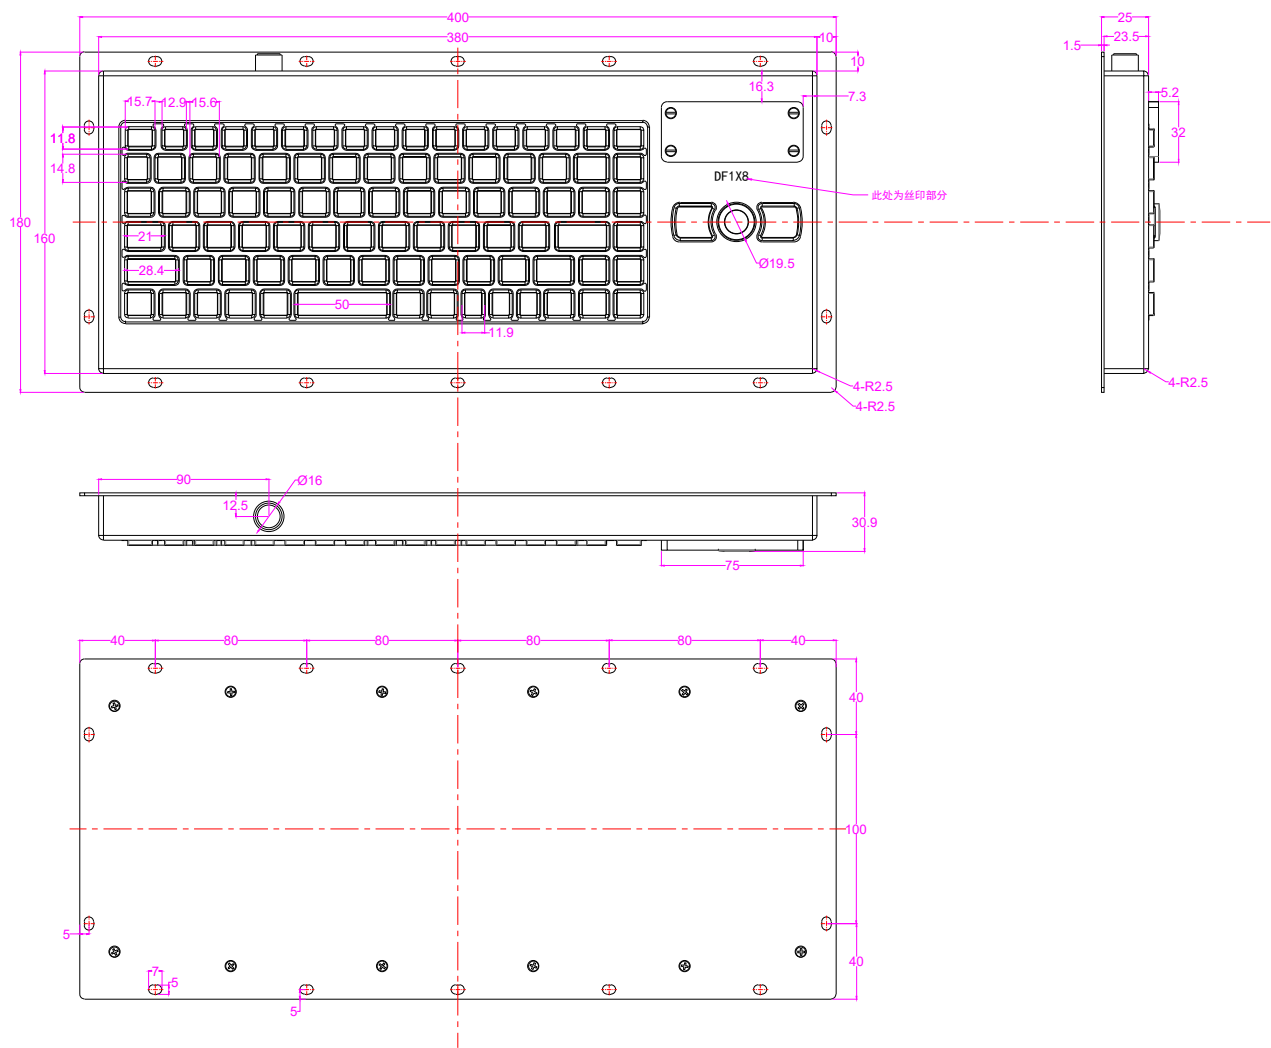

Date	Changes	REV
2023.09.20	Original	1.0

AW-M380-DHP-FN-BL-DWT-151B-25KV-DT-DWP