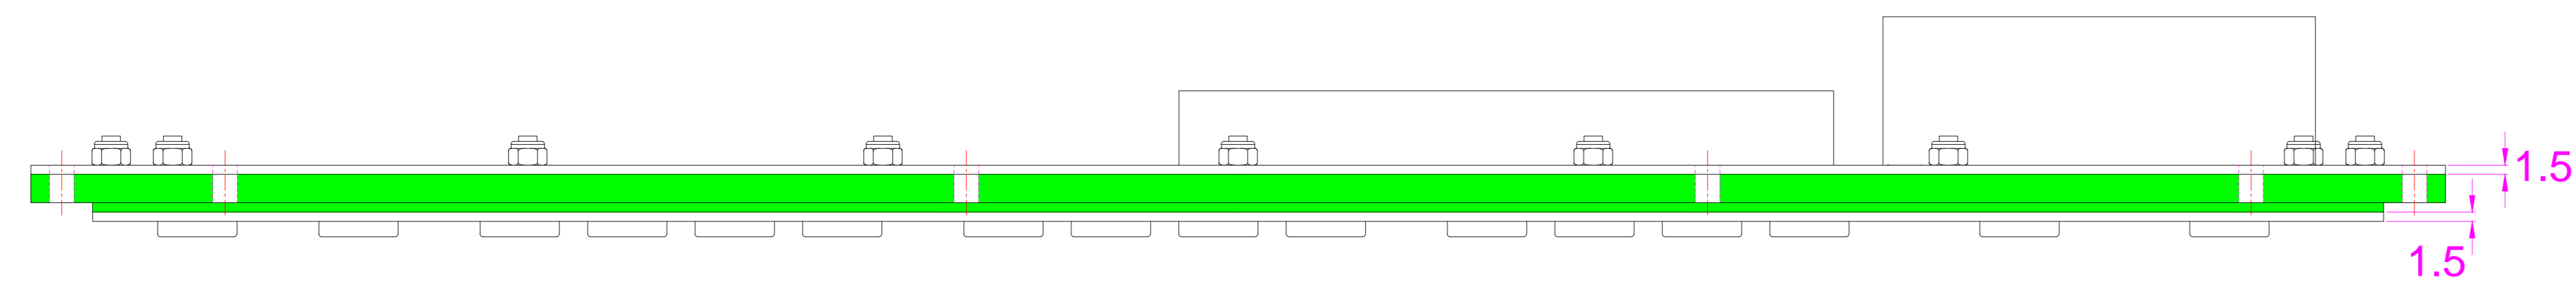

| Date | Changes | REV |
|------------|----------|-----|
| 20.04.2019 | Original | 1.0 |
| | | |
| | | |

AW-M380TP-FN-BL-NV-EMC-DWP