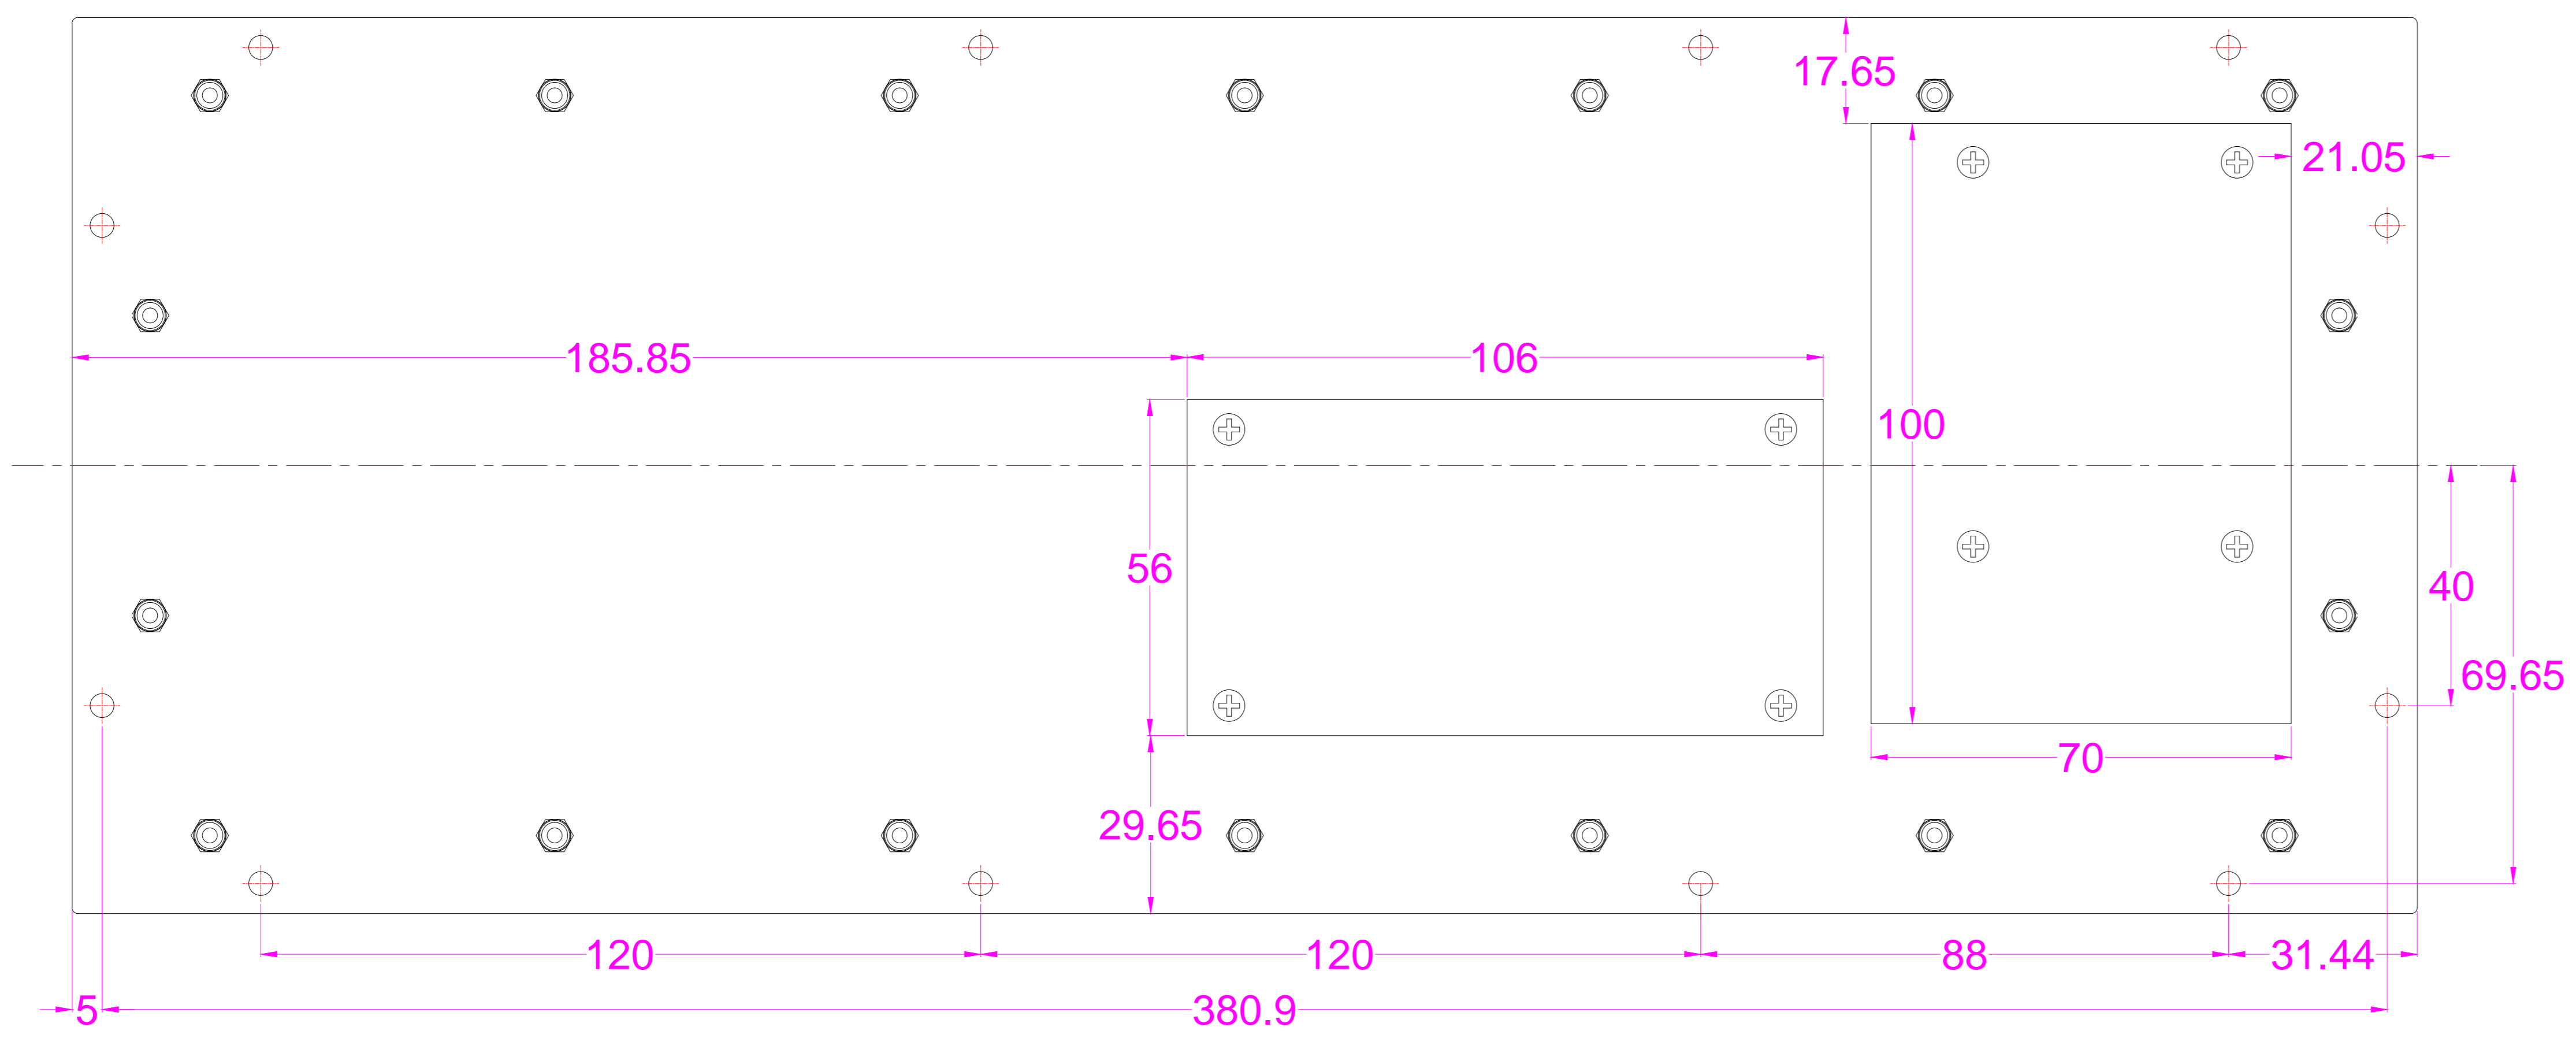

| Date | Changes | REV |
|------------|----------|-----|
| 20.04.2019 | Original | 1.0 |
| | | |
| | | |

AW-M380TP-FN-BL-NV-EMC-DWP