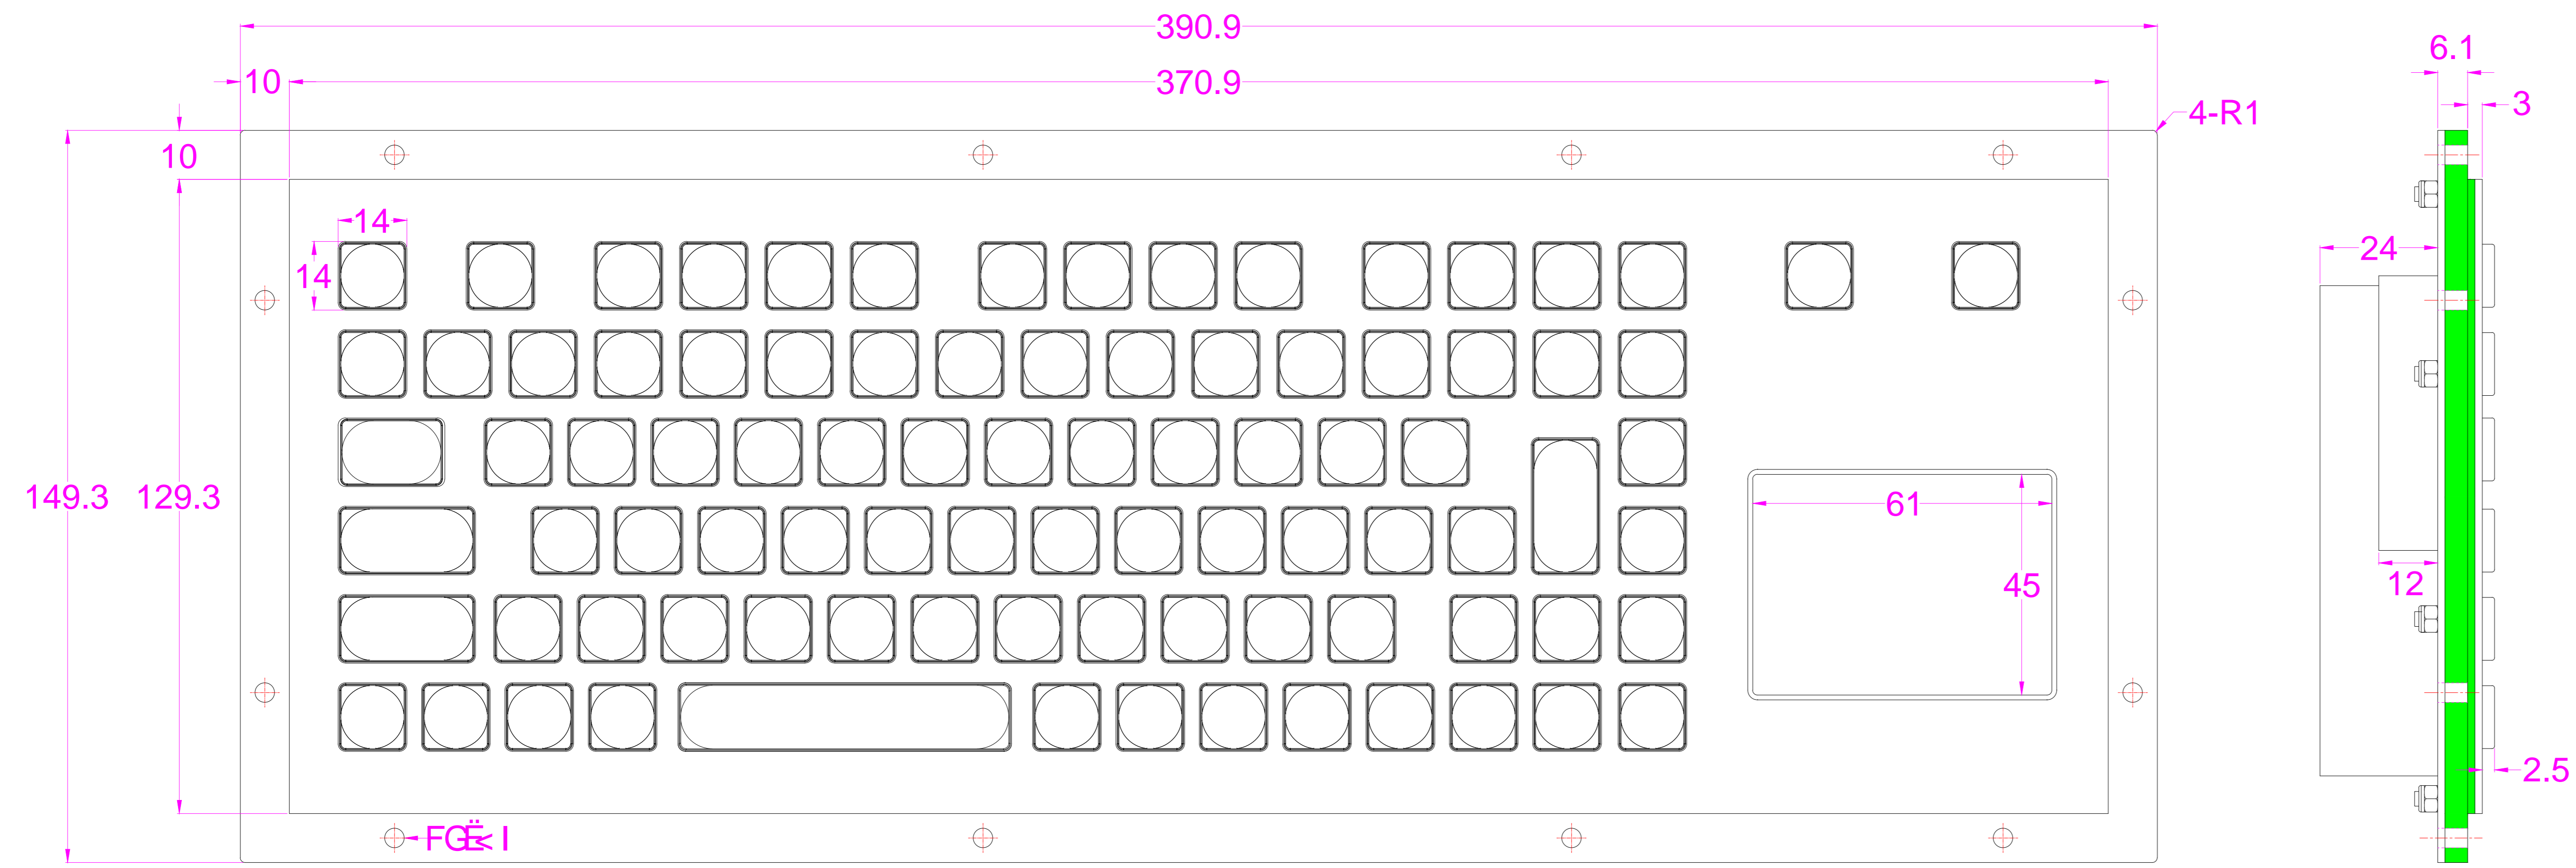

| Date | Changes | REV |
|------------|----------|-----|
| 20.04.2019 | Original | 1.0 |
| | | |
| | | |

AW-M380TP-FN-BL-NV-EMC-DWP