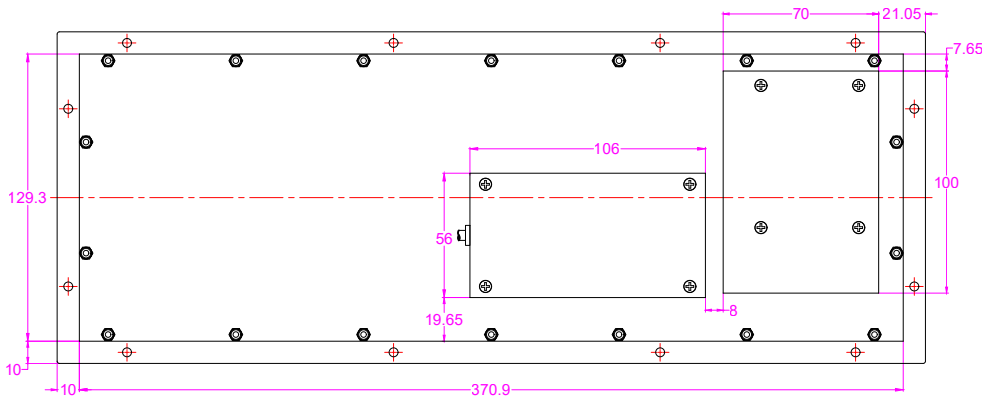

Date	Changes	REV
05.11.2020	Original	1.0

AW-M390TP-FN-BL-ML-EMC-DWP