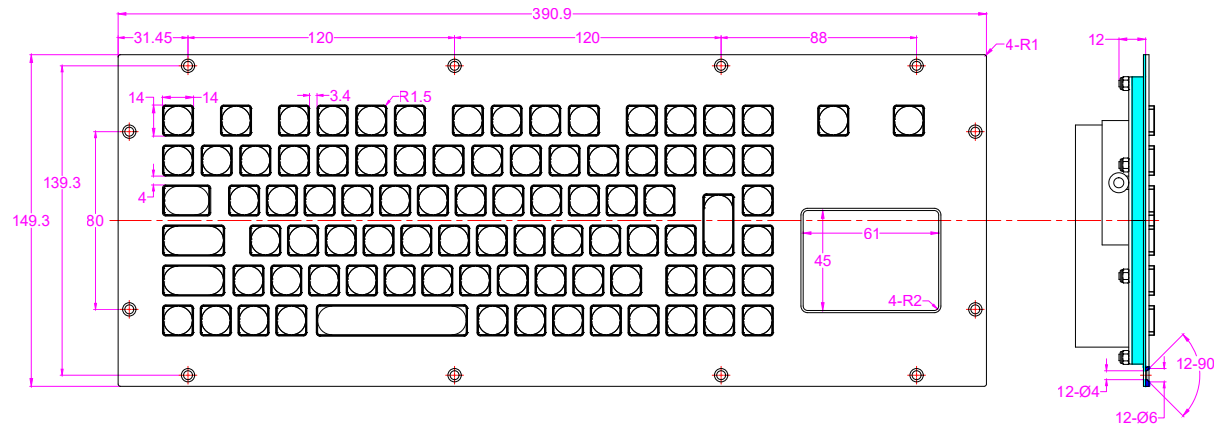

Date	Changes	REV
05.11.2020	Original	1.0

AW-M390TP-FN-BL-ML-EMC-DWP