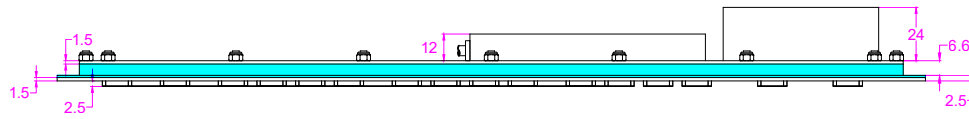

Date	Changes	REV
05.11.2020	Original	1.0

AW-M390TP-FN-BL-ML-EMC-DWP