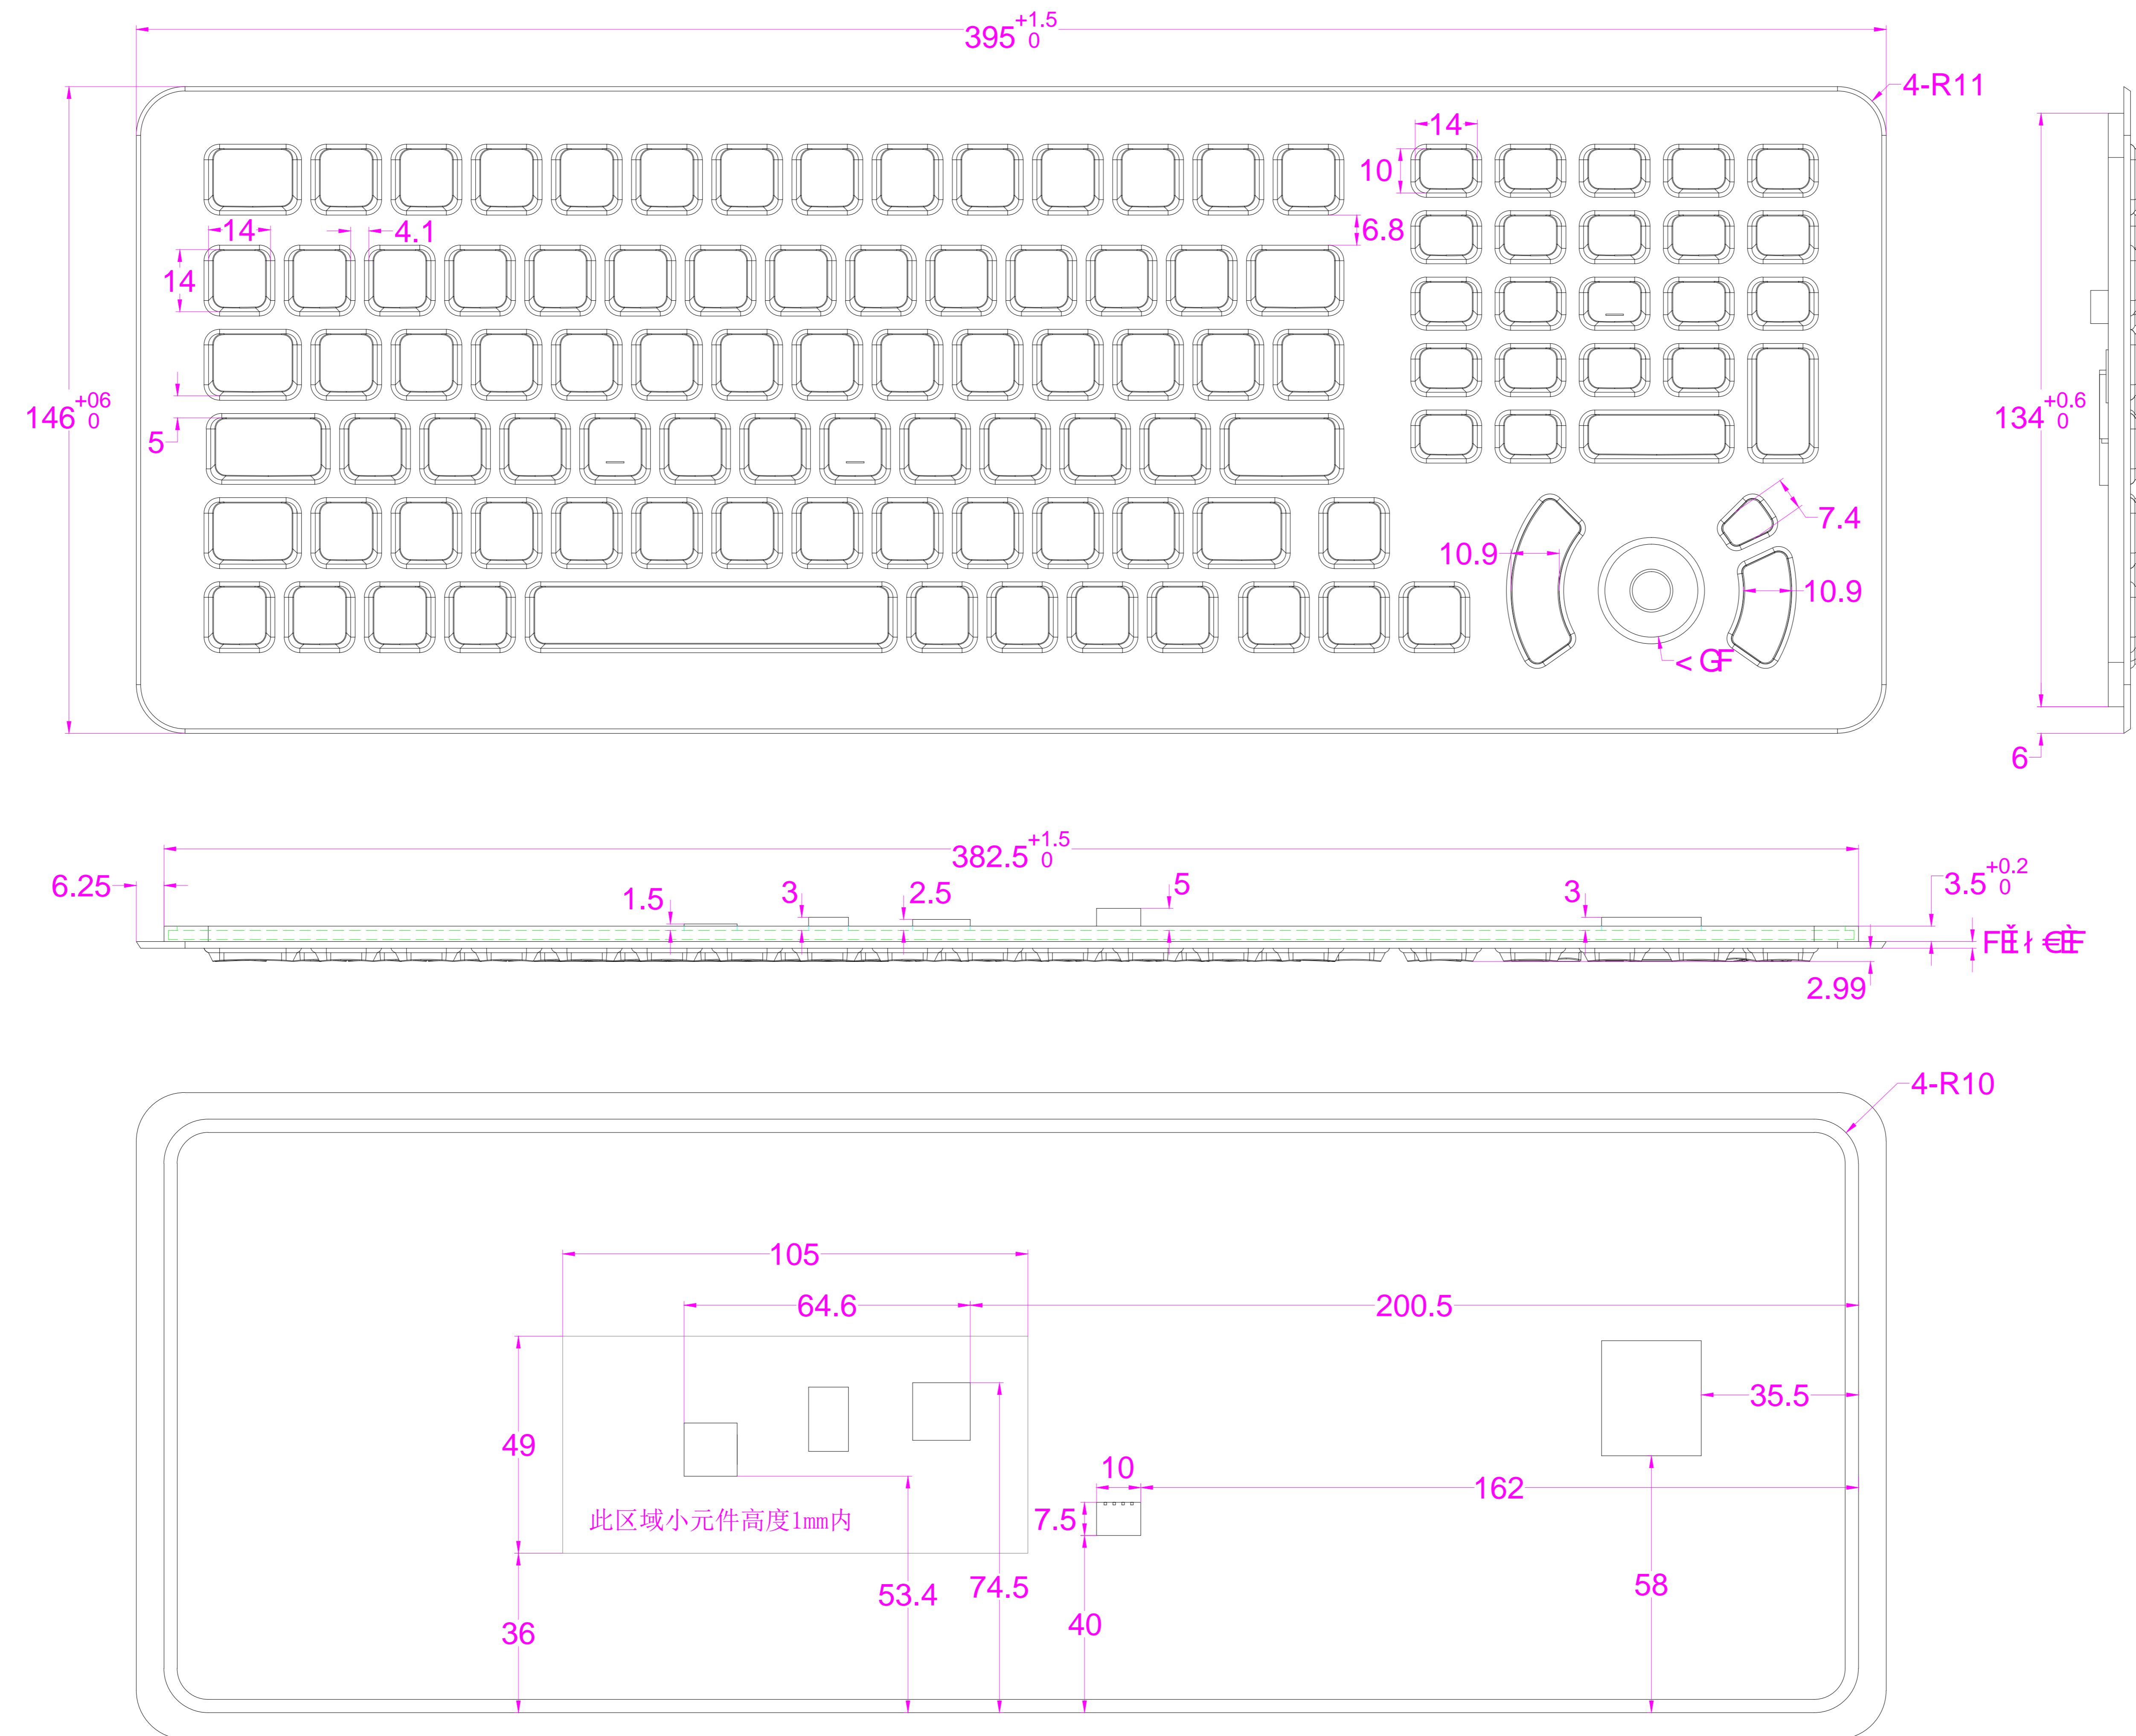

Date	Changes	REV
2020.11.30	Original	1.0

**AW-M396HP-KP-FN-BL-ML-EMC-OEM**