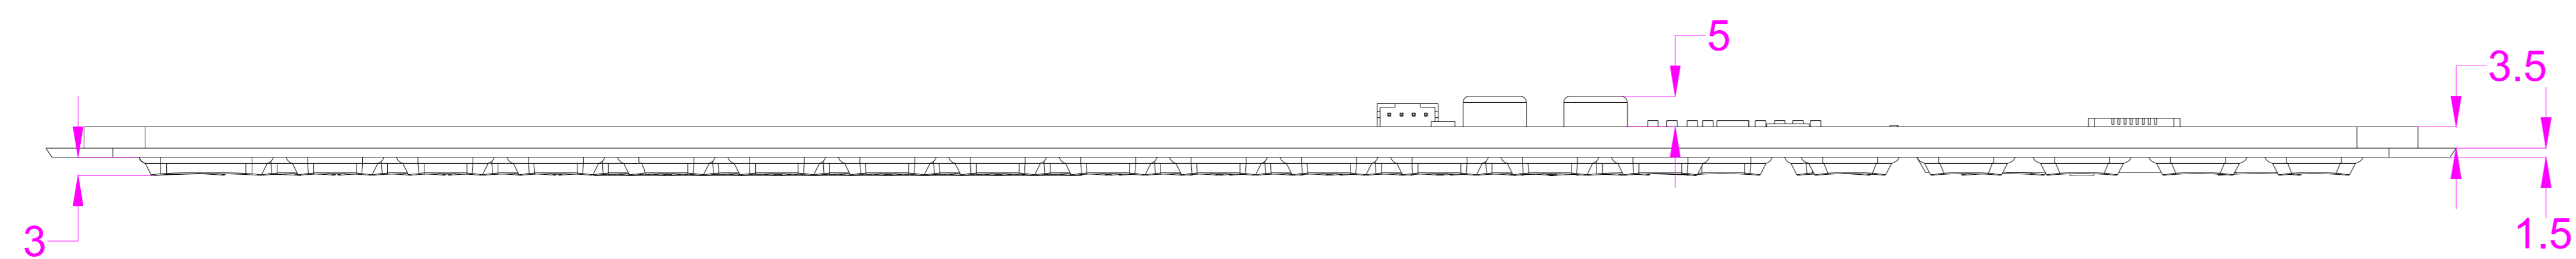

Date	Changes	REV
02.12.2022	Original	1.0

AW-M396TP-KP-FN-BL-EMC-151B