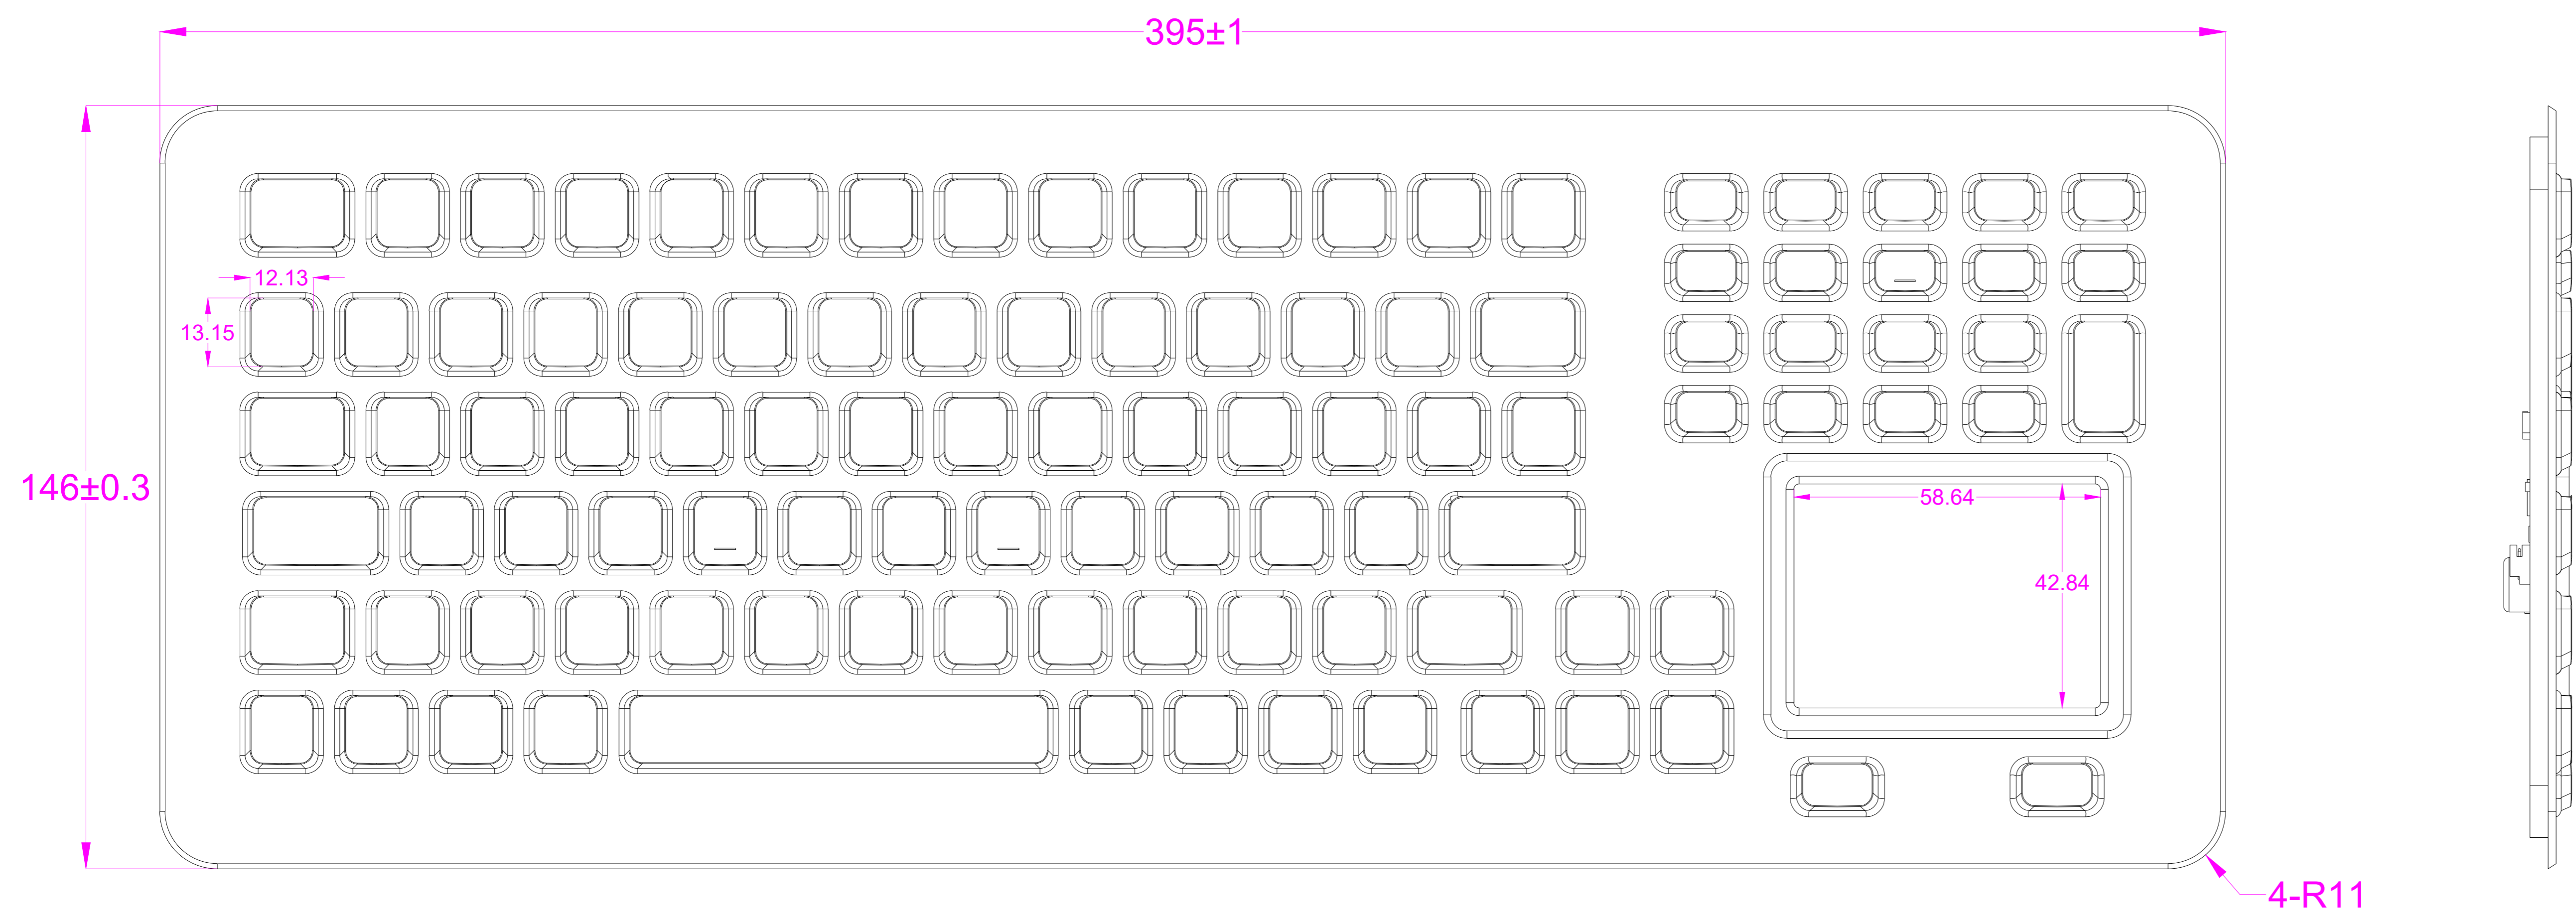

Date	Changes	REV
02.12.2022	Original	1.0

AW-M396TP-KP-FN-BL-EMC-151B