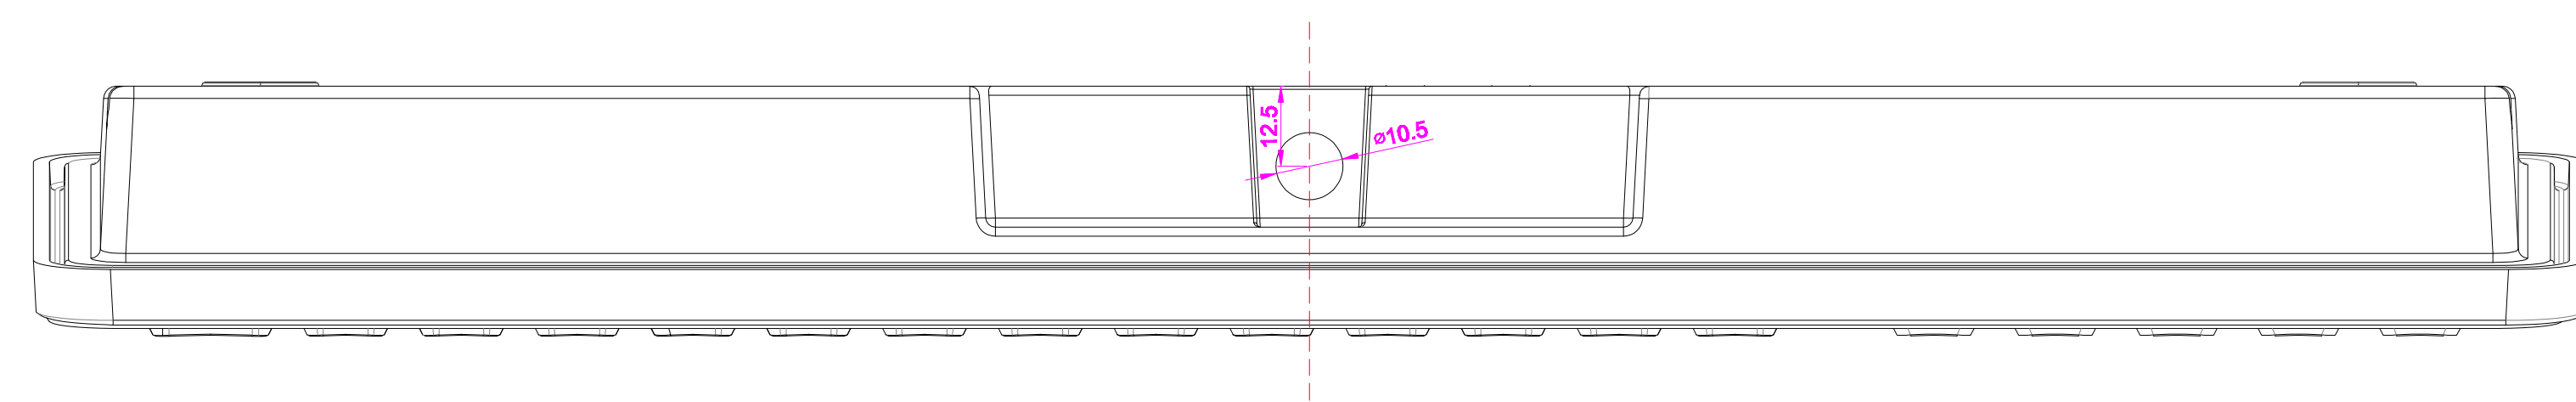

Date	Changes	REV
2018.12.29	Original	1.0

AW-M396TP-KP-FN-BL-ML-EMC-DT