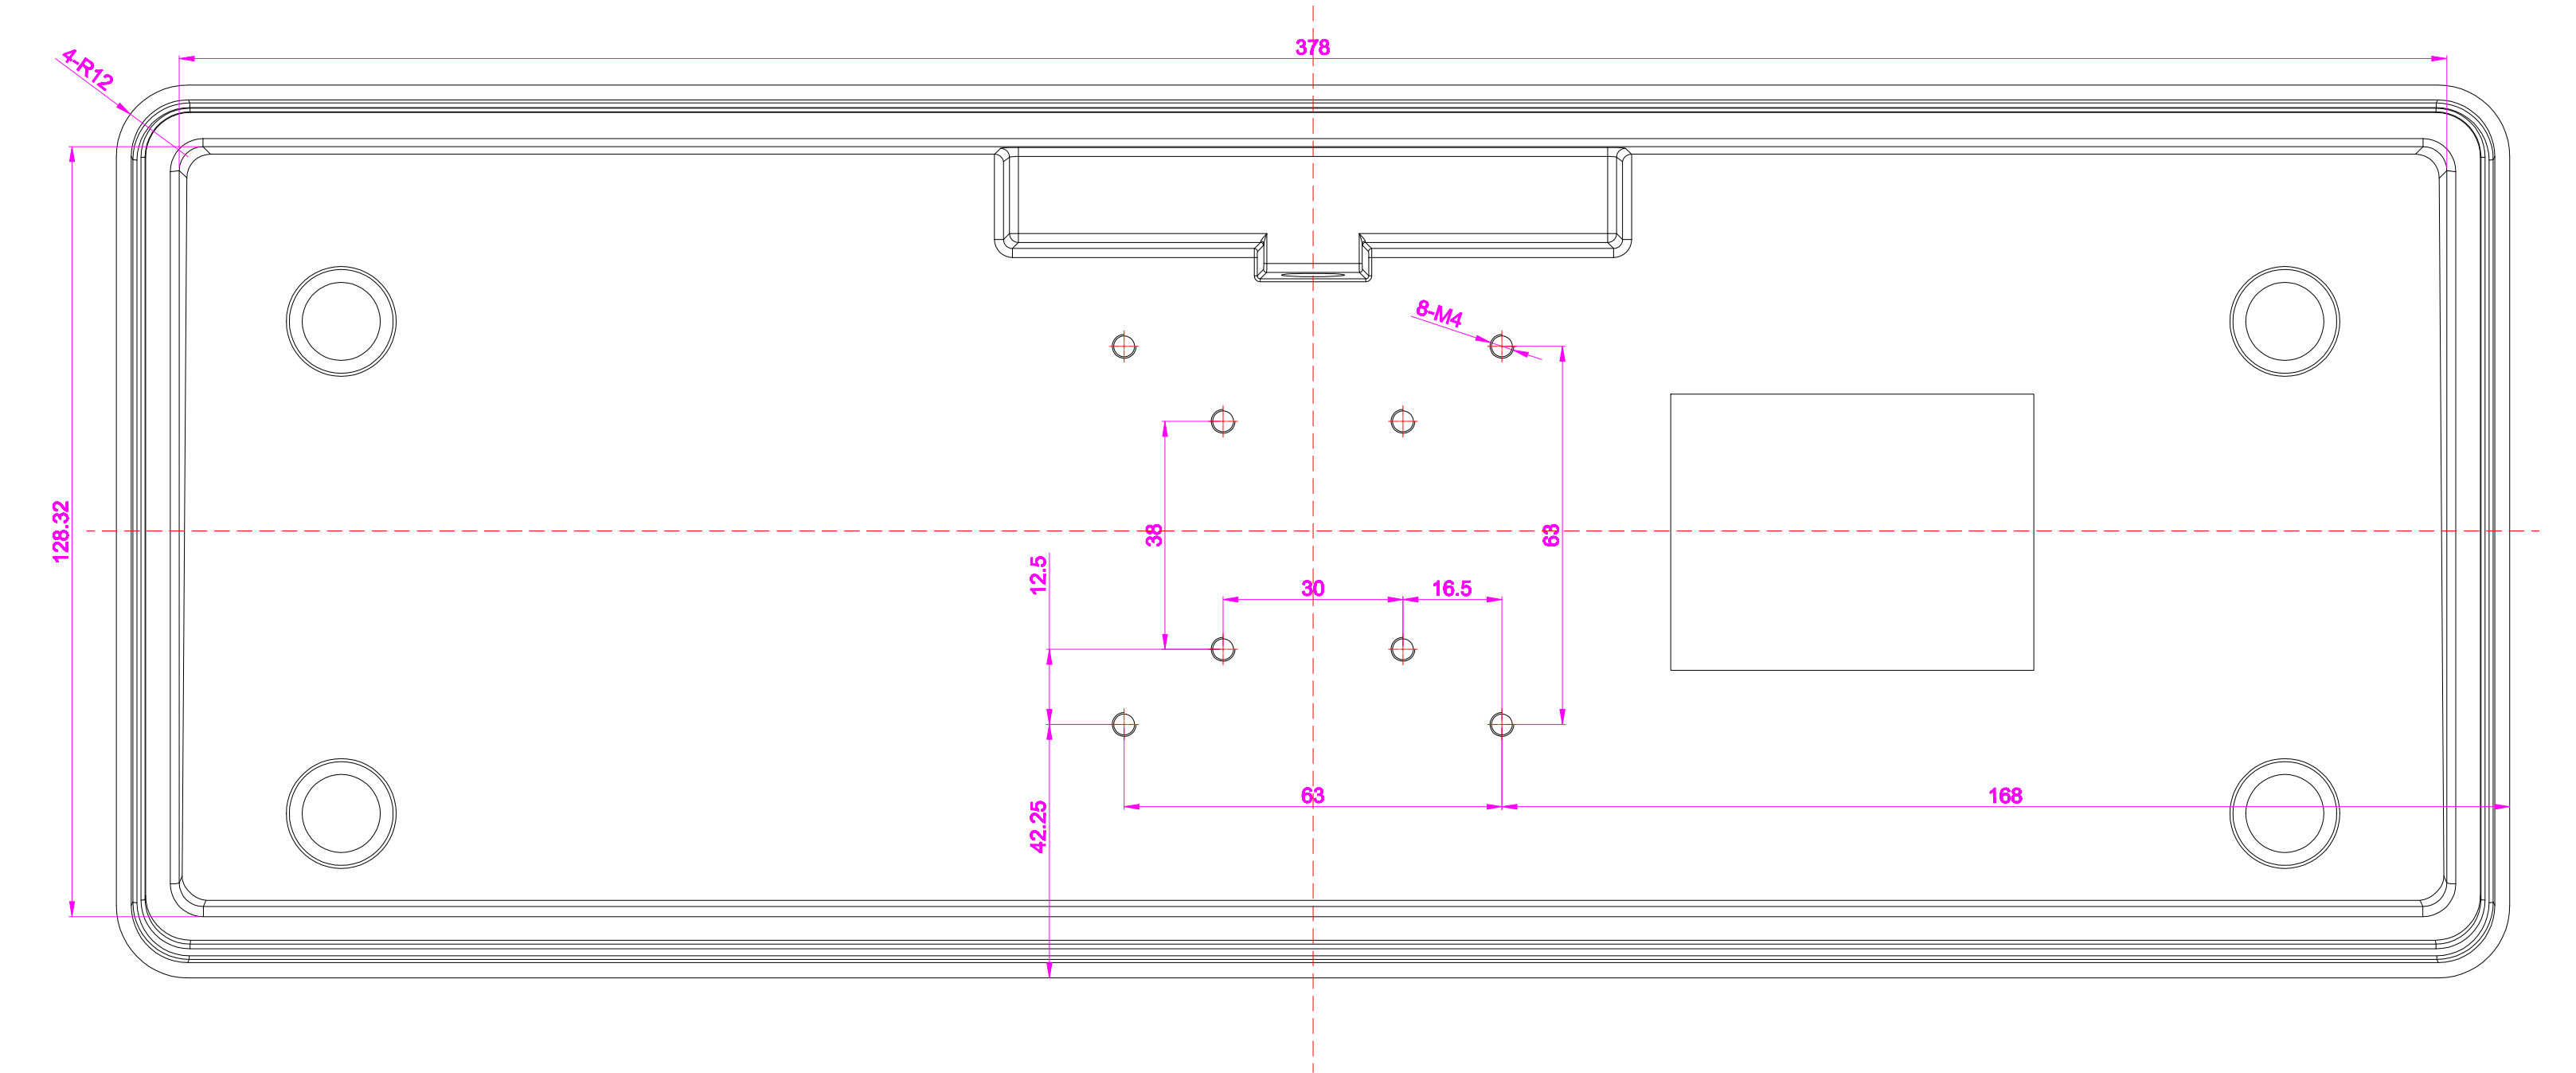

Date	Changes	REV
2018.12.29	Original	1.0

AW-M396TP-KP-FN-BL-ML-EMC-DT