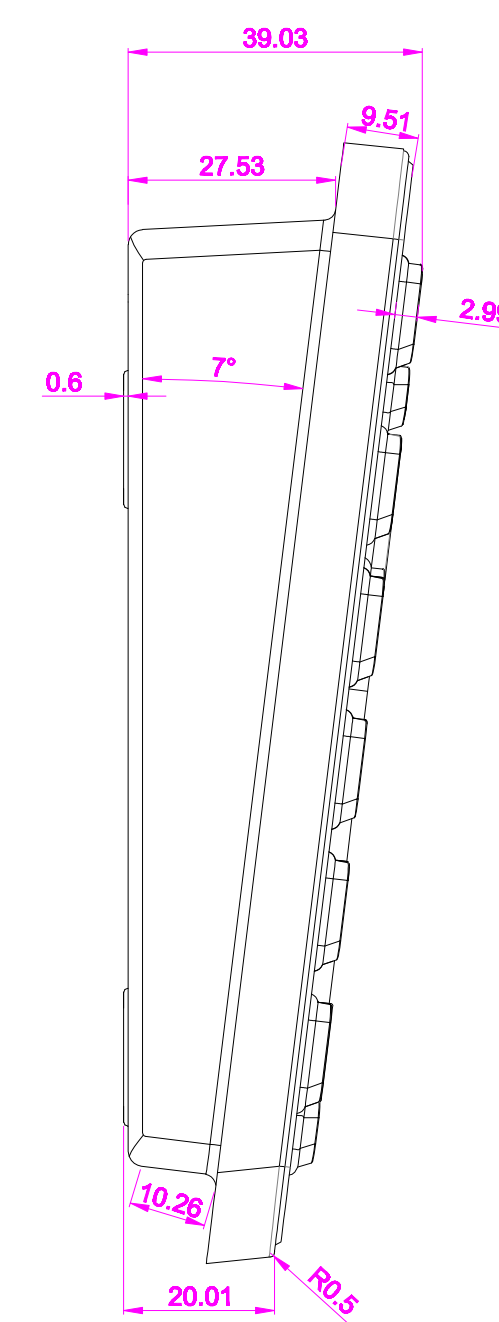

Date	Changes	REV
2018.12.29	Original	1.0

AW-M396TP-KP-FN-BL-ML-EMC-DT