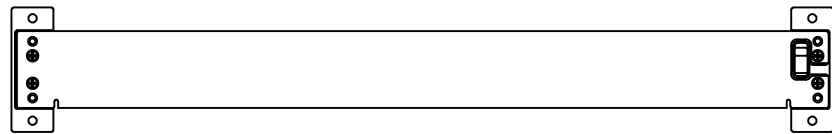

Date	Changes	REV
2024.10.30	Original	1.0

AW-M400TP-KP-FN-BL-SDT-SS