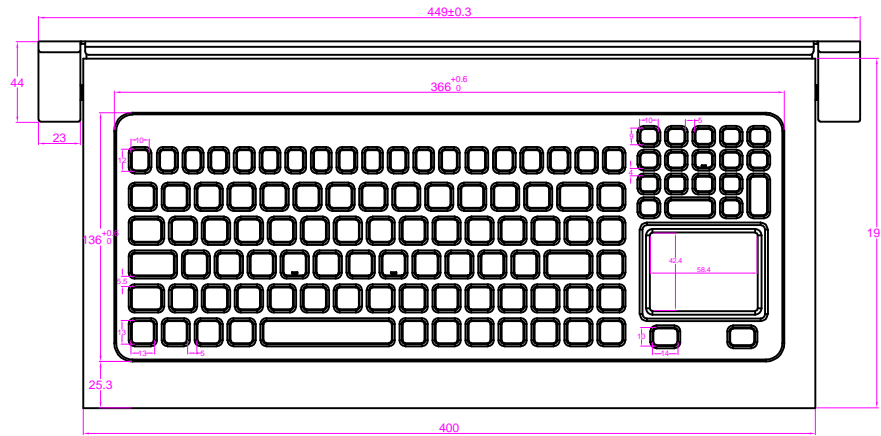

Date	Changes	REV
2024.10.30	Original	1.0

AW-M400TP-KP-FN-BL-SDT-SS