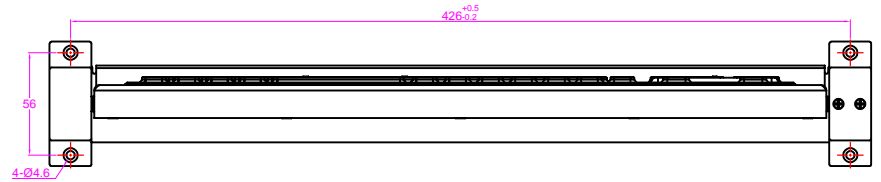

Date	Changes	REV
2024.10.30	Original	1.0

AW-M400TP-KP-FN-BL-SDT-SS