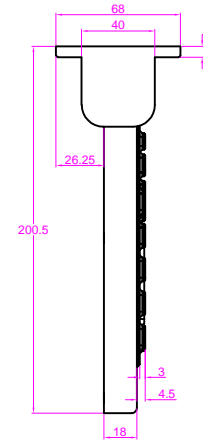

Date	Changes	REV
2024.10.30	Original	1.0

AW-M400TP-KP-FN-BL-SDT-SS