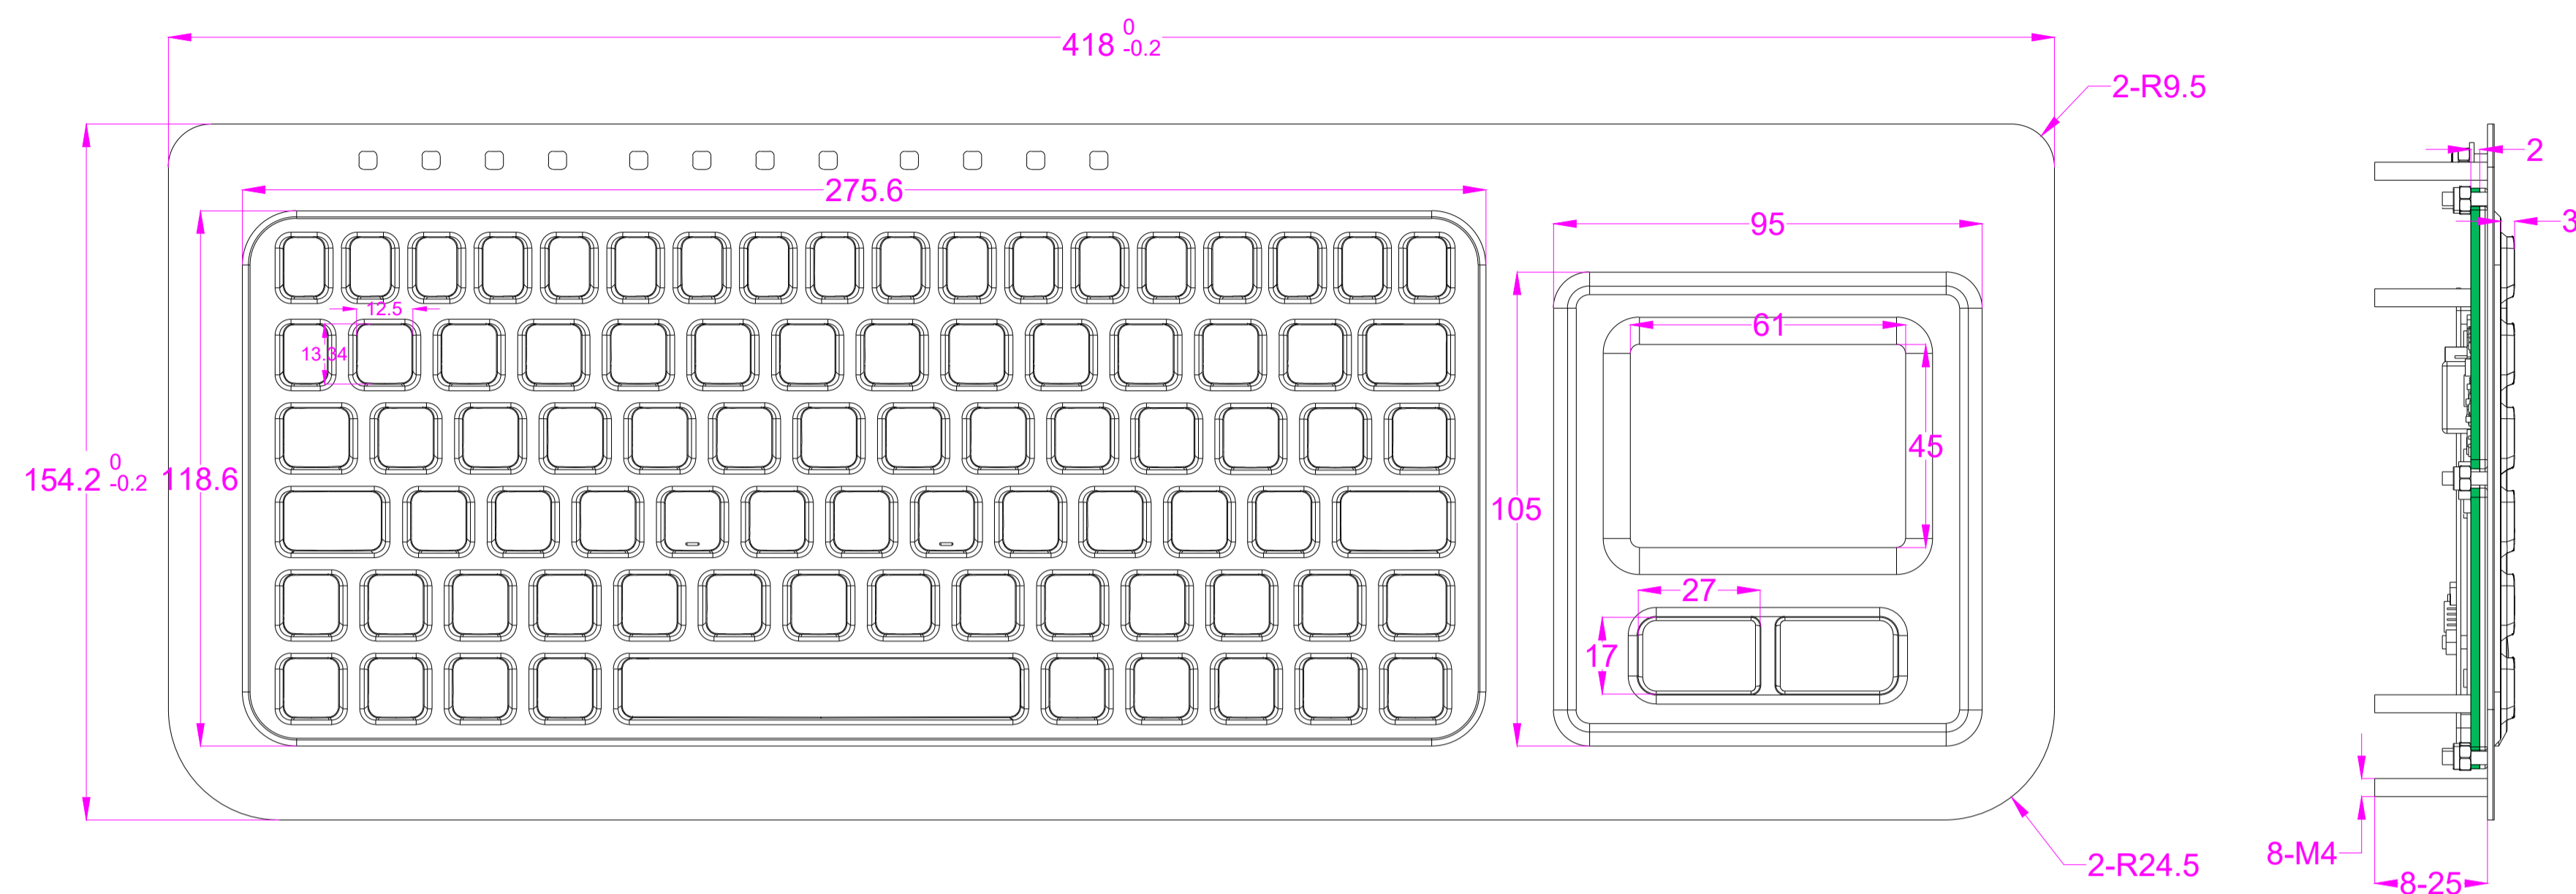

Date	Changes	REV
04.01.2023	Original	1.0

AW-M418TP-FN-BL-ML-OEM