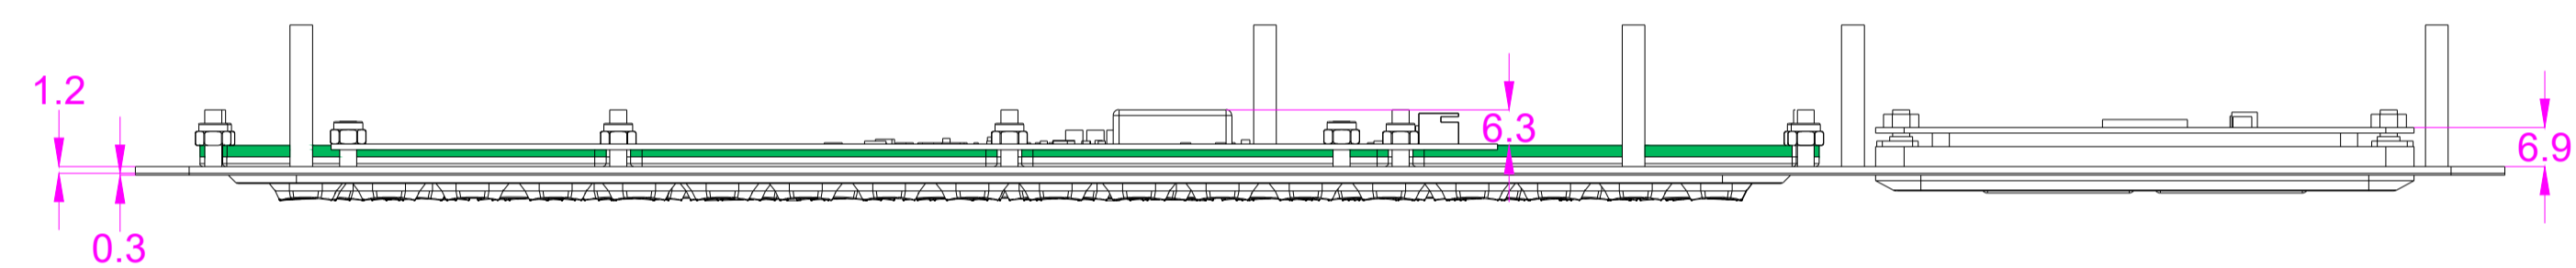

Date	Changes	REV
04.01.2023	Original	1.0

AW-M418TP-FN-BL-ML-OEM