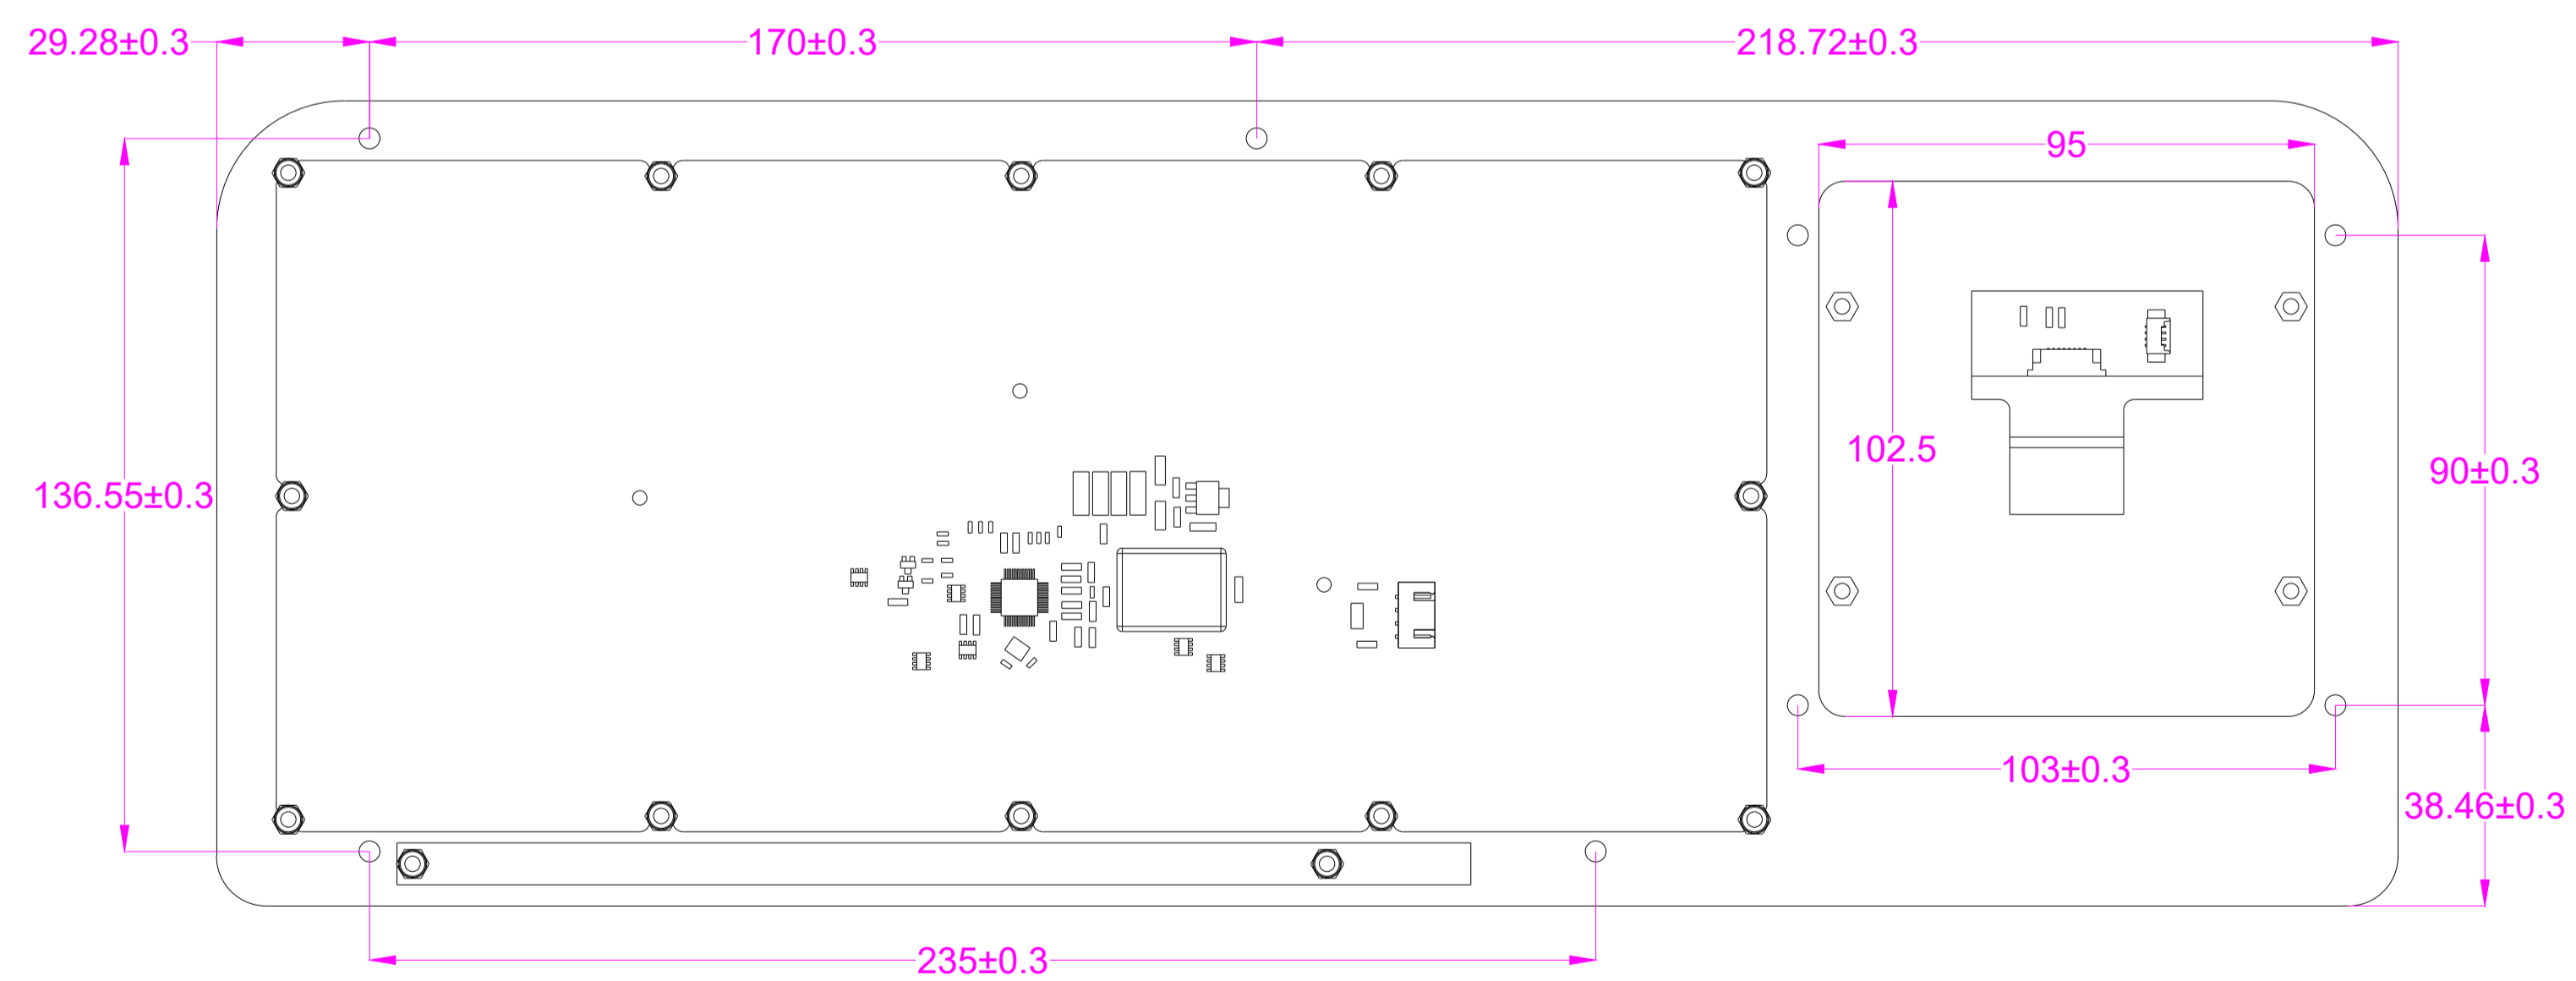

Date	Changes	REV
04.01.2023	Original	1.0

AW-M418TP-FN-BL-ML-OEM