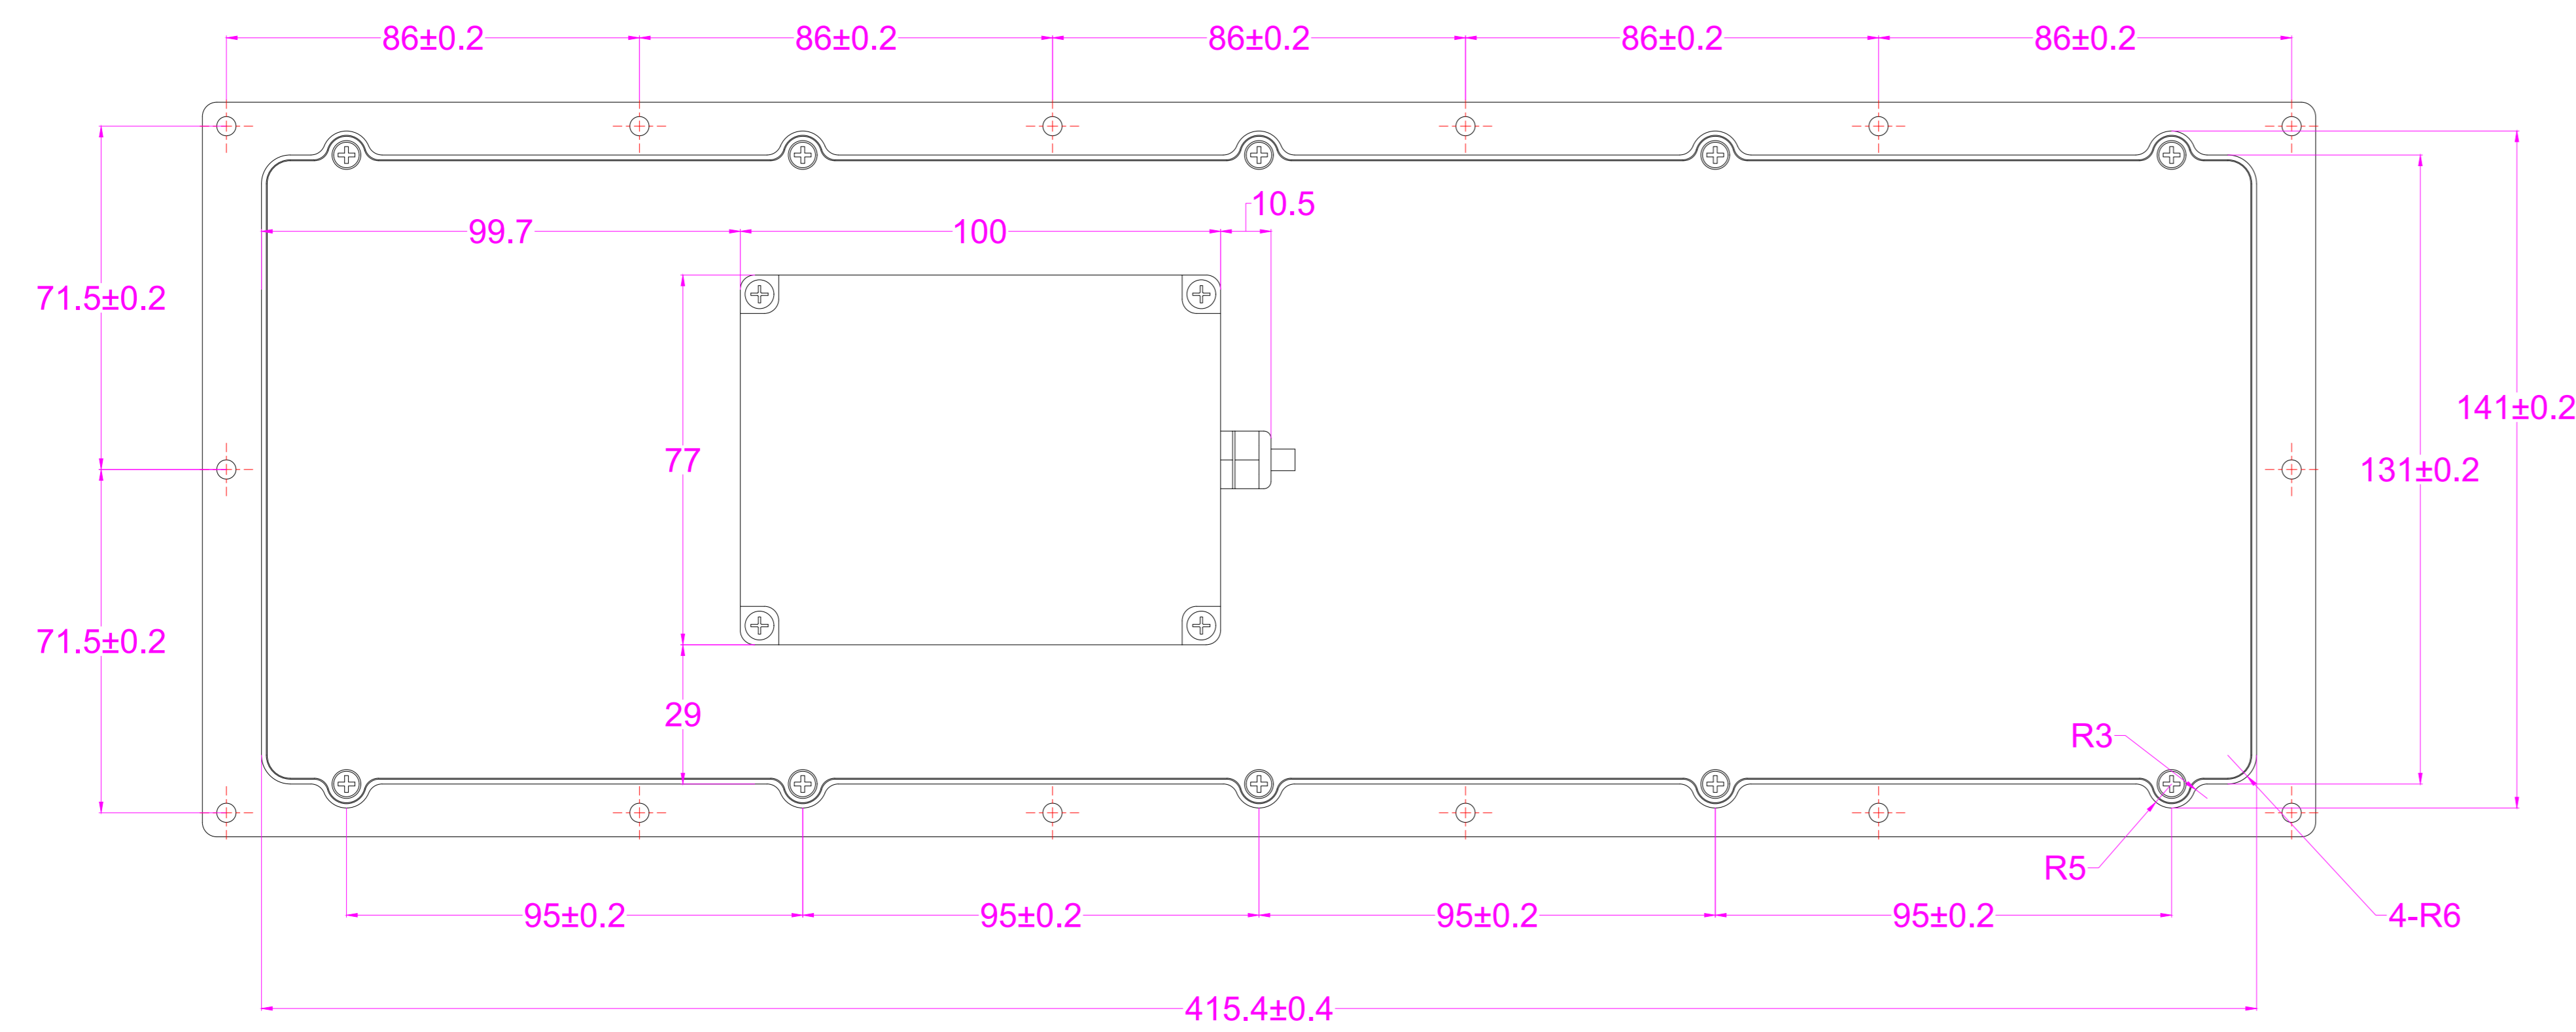

Date	Changes	REV
2024.12.13	Original	1.0

AW-M440-OTB-FN-BL-NV-151B-DWP-AL