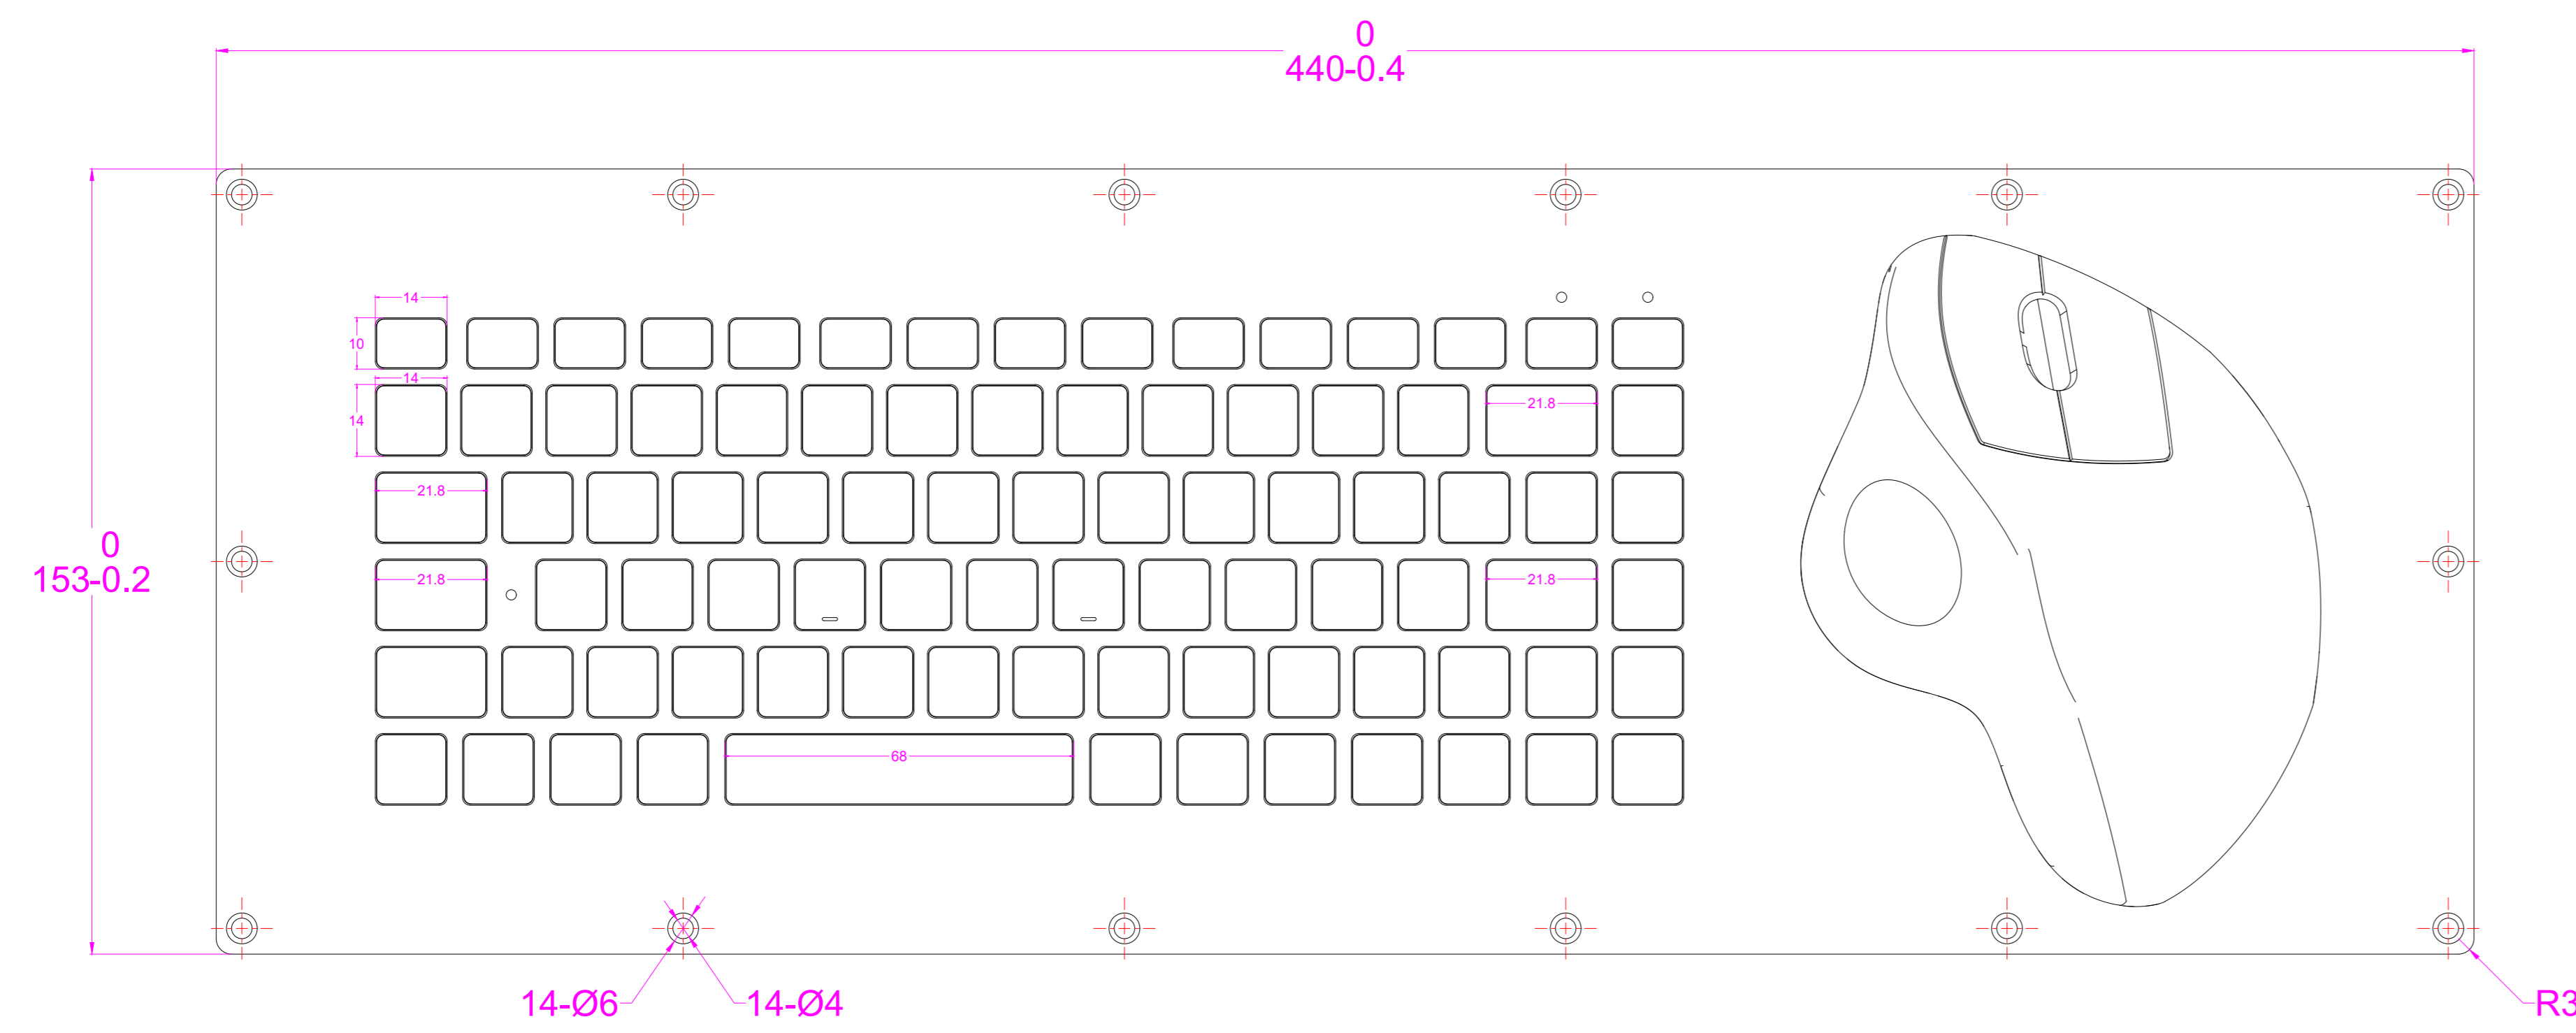

Date	Changes	REV
2024.12.13	Original	1.0

AW-M440-OTB-FN-BL-NV-151B-DWP-AL