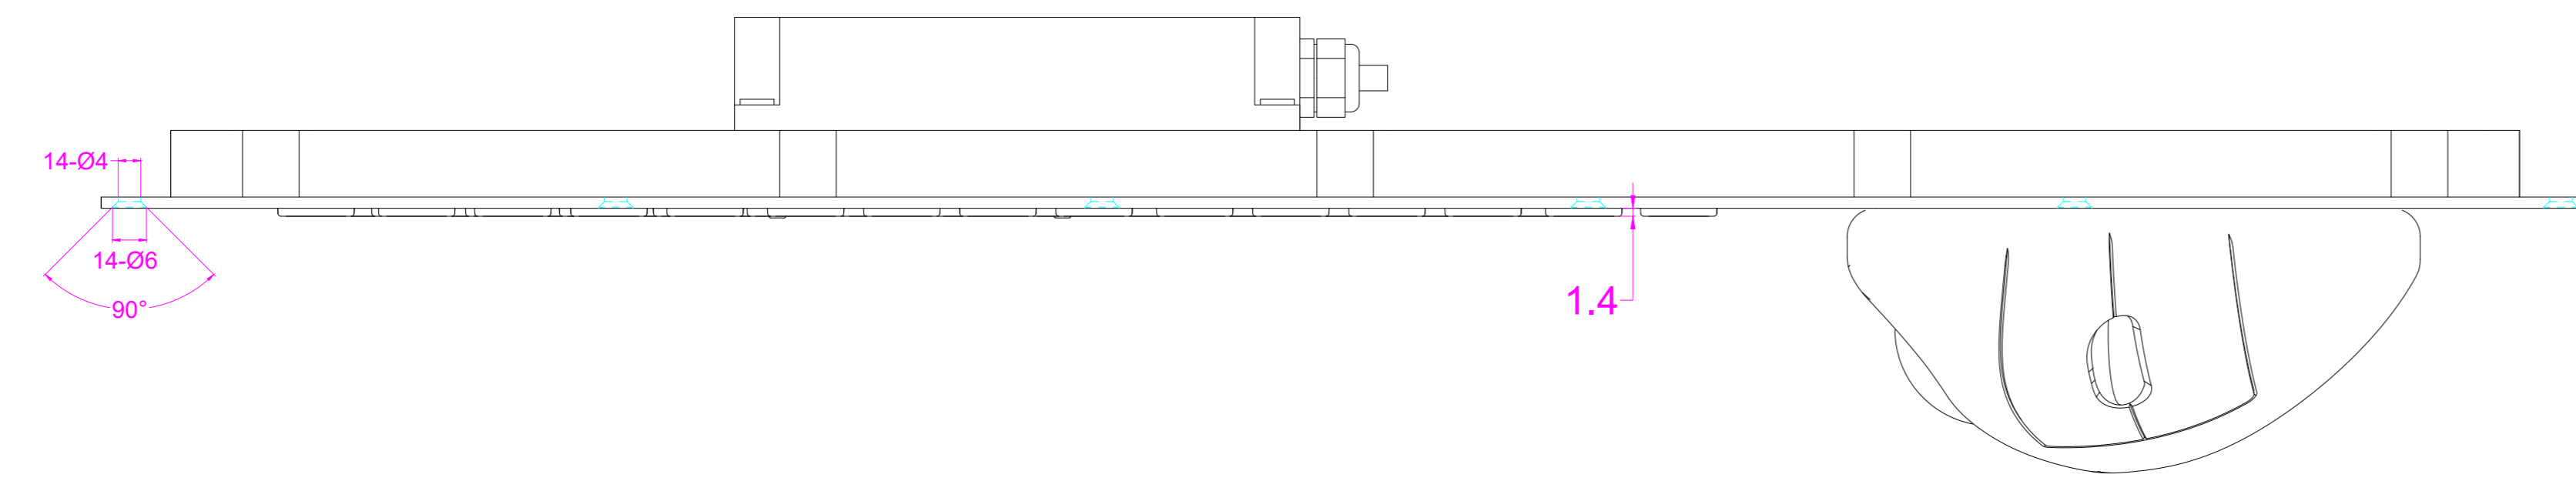

Date	Changes	REV
2024.12.13	Original	1.0

AW-M440-OTB-FN-BL-NV-151B-DWP-AL