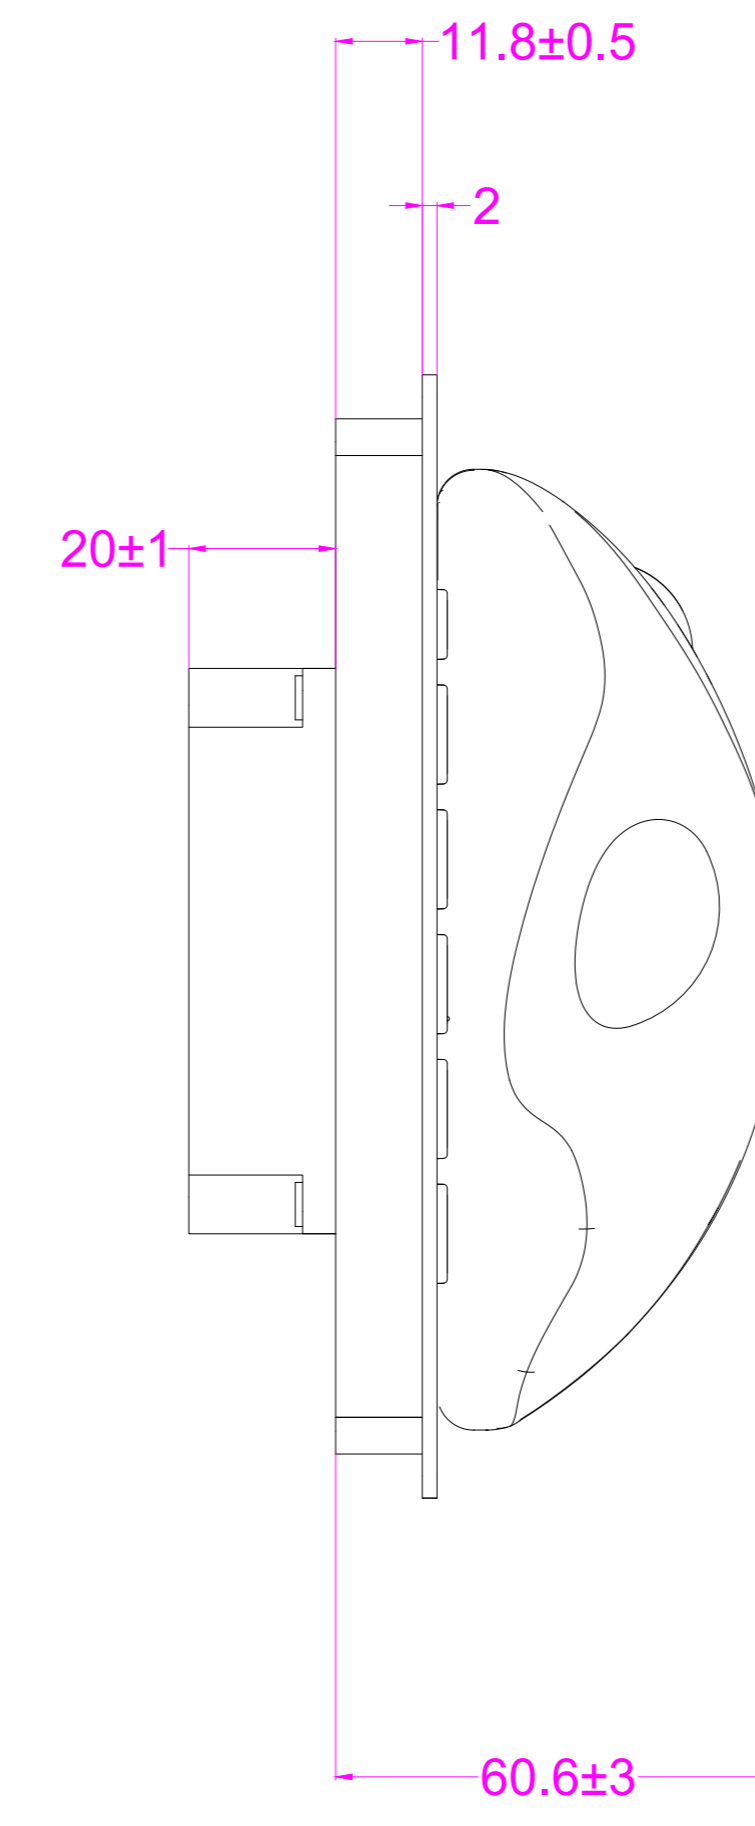

Date	Changes	REV
2024.12.13	Original	1.0

AW-M440-OTB-FN-BL-NV-151B-DWP-AL