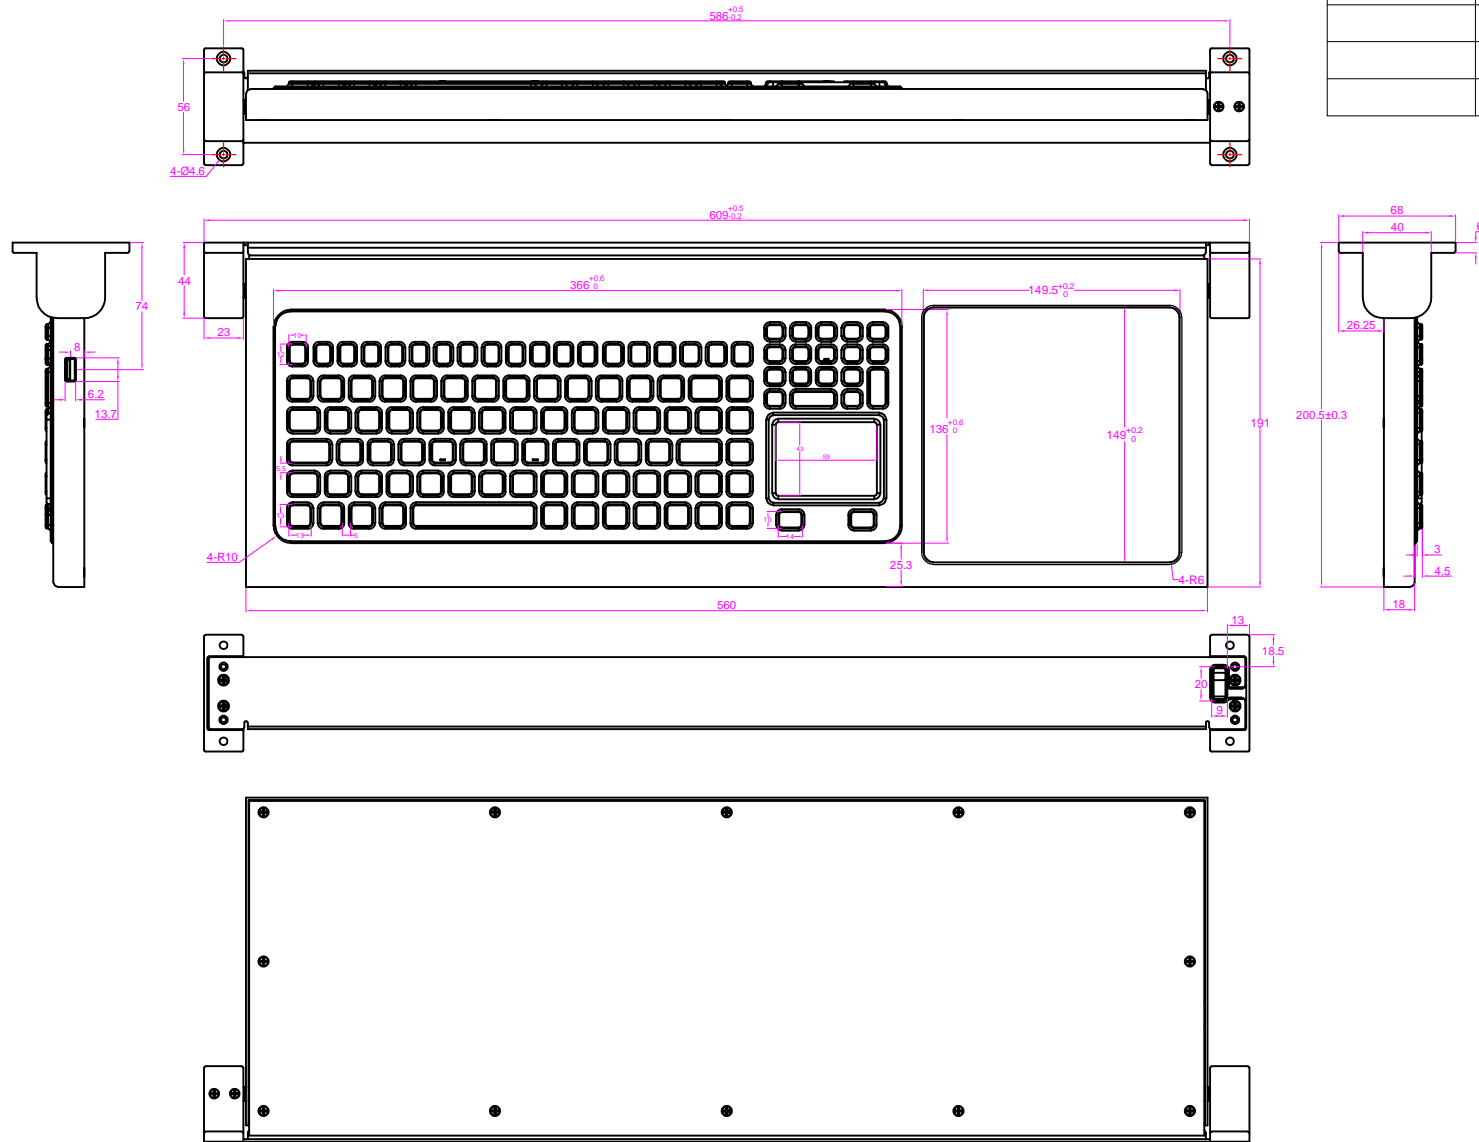

Date	Changes	REV
2024.11.01	Original	1.0

AW-M560TP-KP-FN-BL-SDT