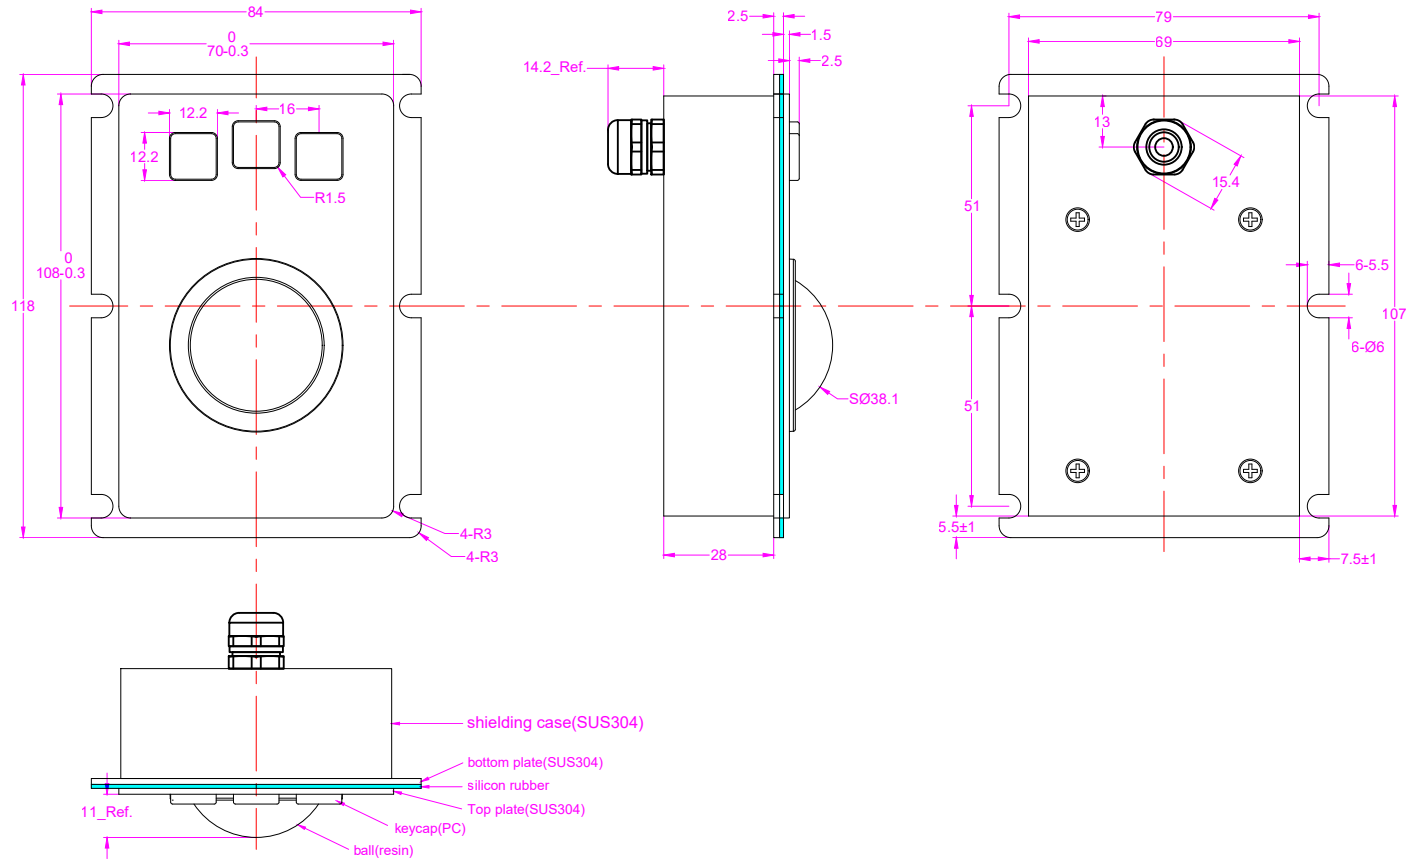

Date	Changes	REV
2023.10.25	Original	1.0

Option 1:

AW-M70-38-MTB-BT-DWP