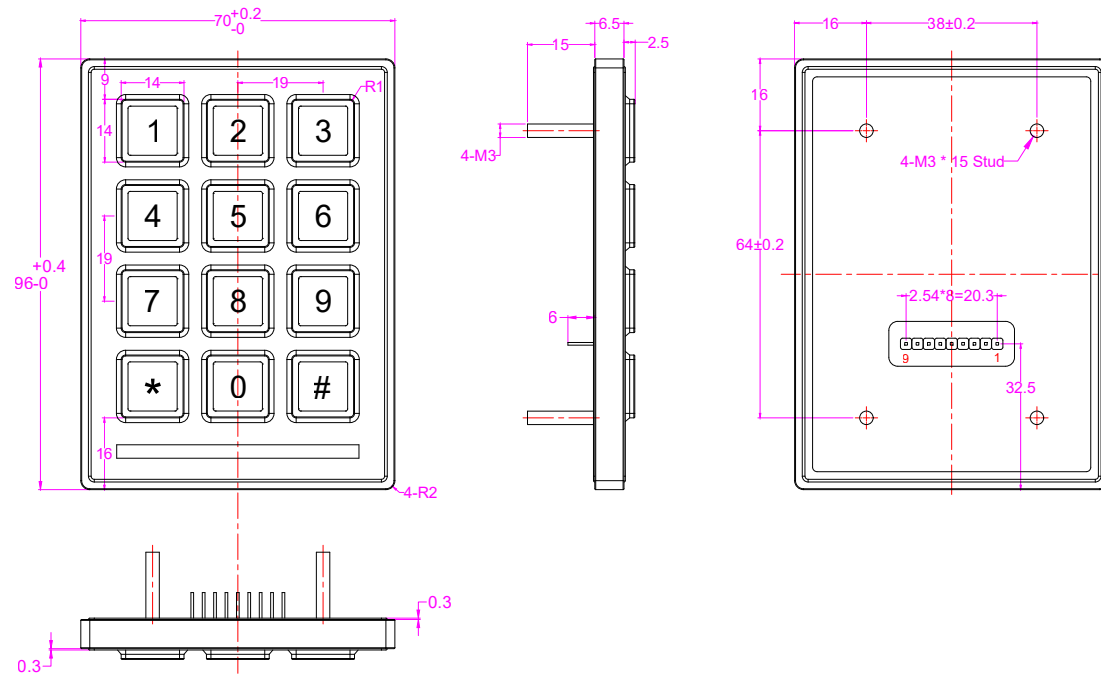

Date	Changes	REV
2023.11.21	Original	1.0

Matrix Diagram

AW-M70KP-12-AC-BL