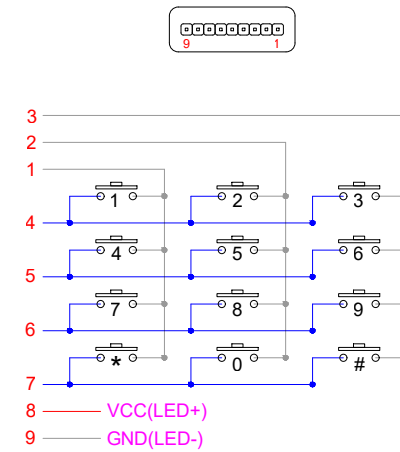

Date	Changes	REV
2023.11.21	Original	1.0

Matrix Diagram

AW-M70KP-12-AC-BL