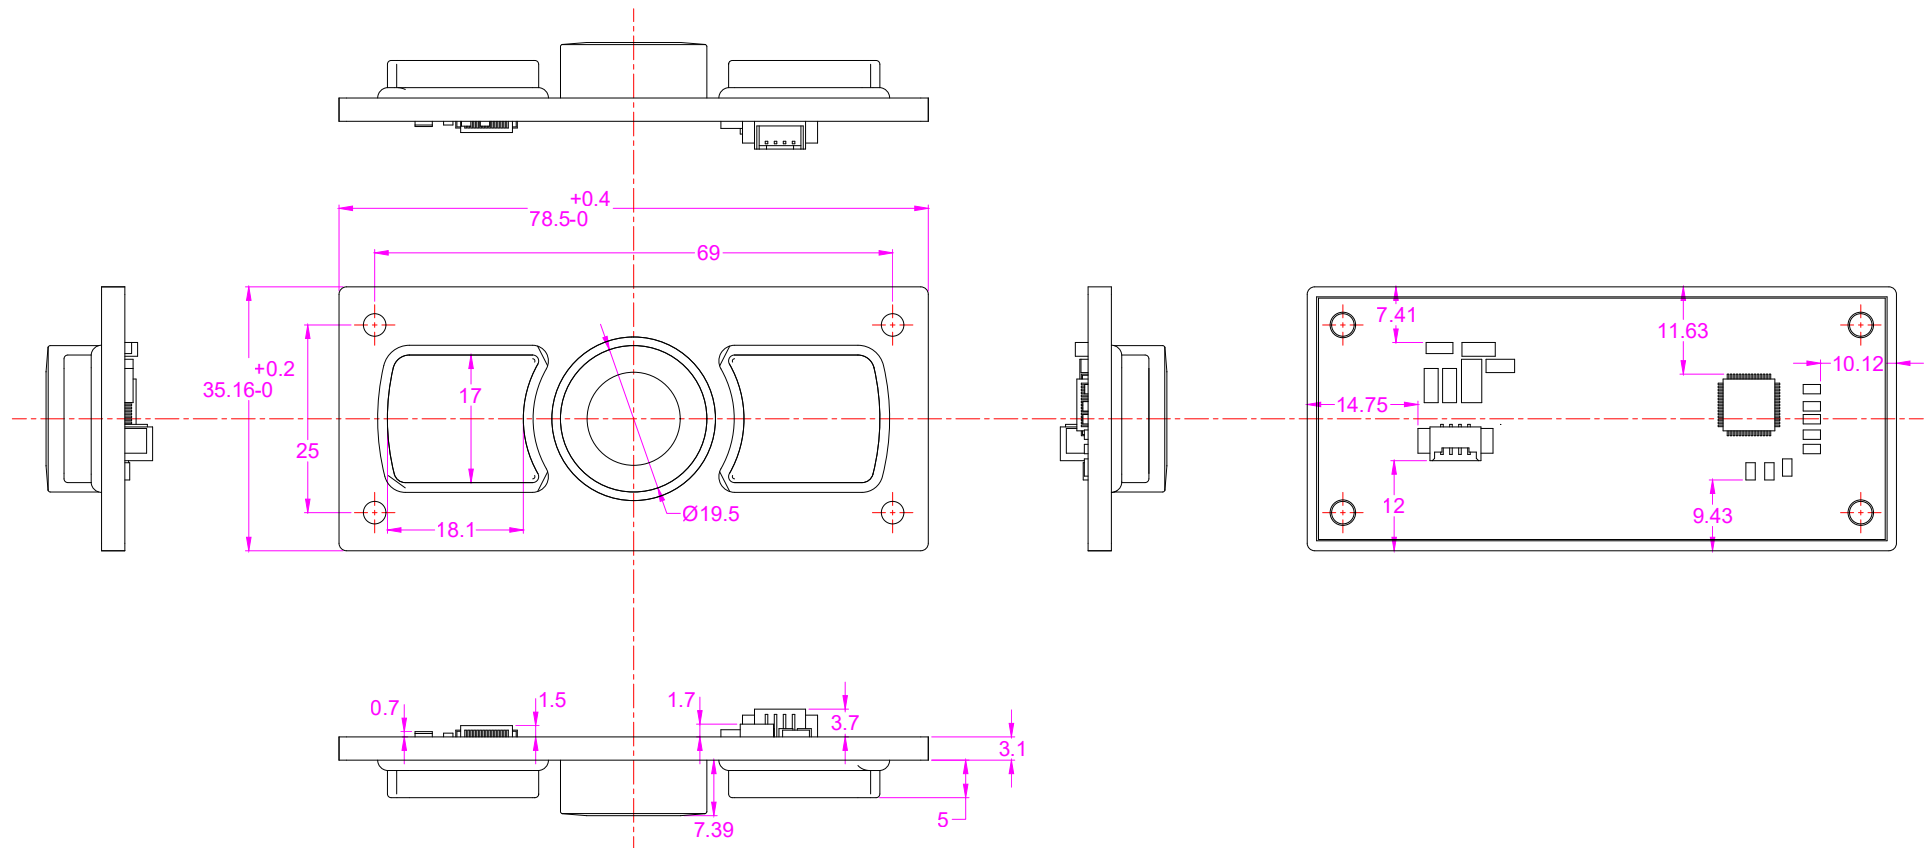

Date	Changes	REV
11.11.2020	Original	1.0

**AW-M76-DHP-EMC-DWT-2**