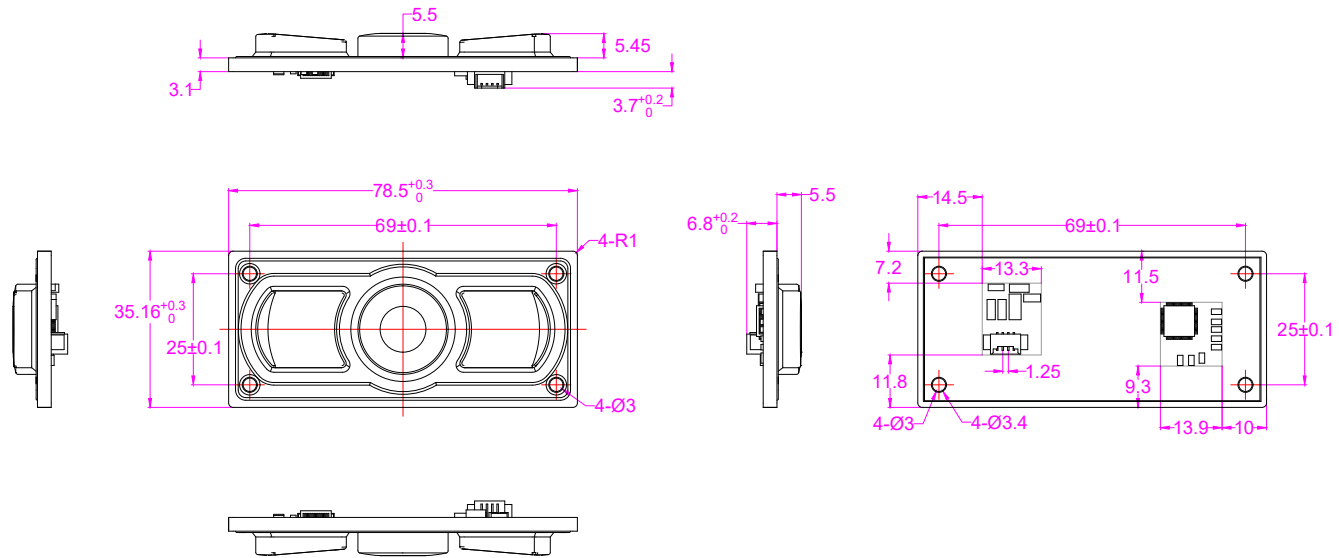

Date	Changes	REV
2022.11.03	Original	1.0

**AW-M76-DHP-EMC-DWT-2-H5**