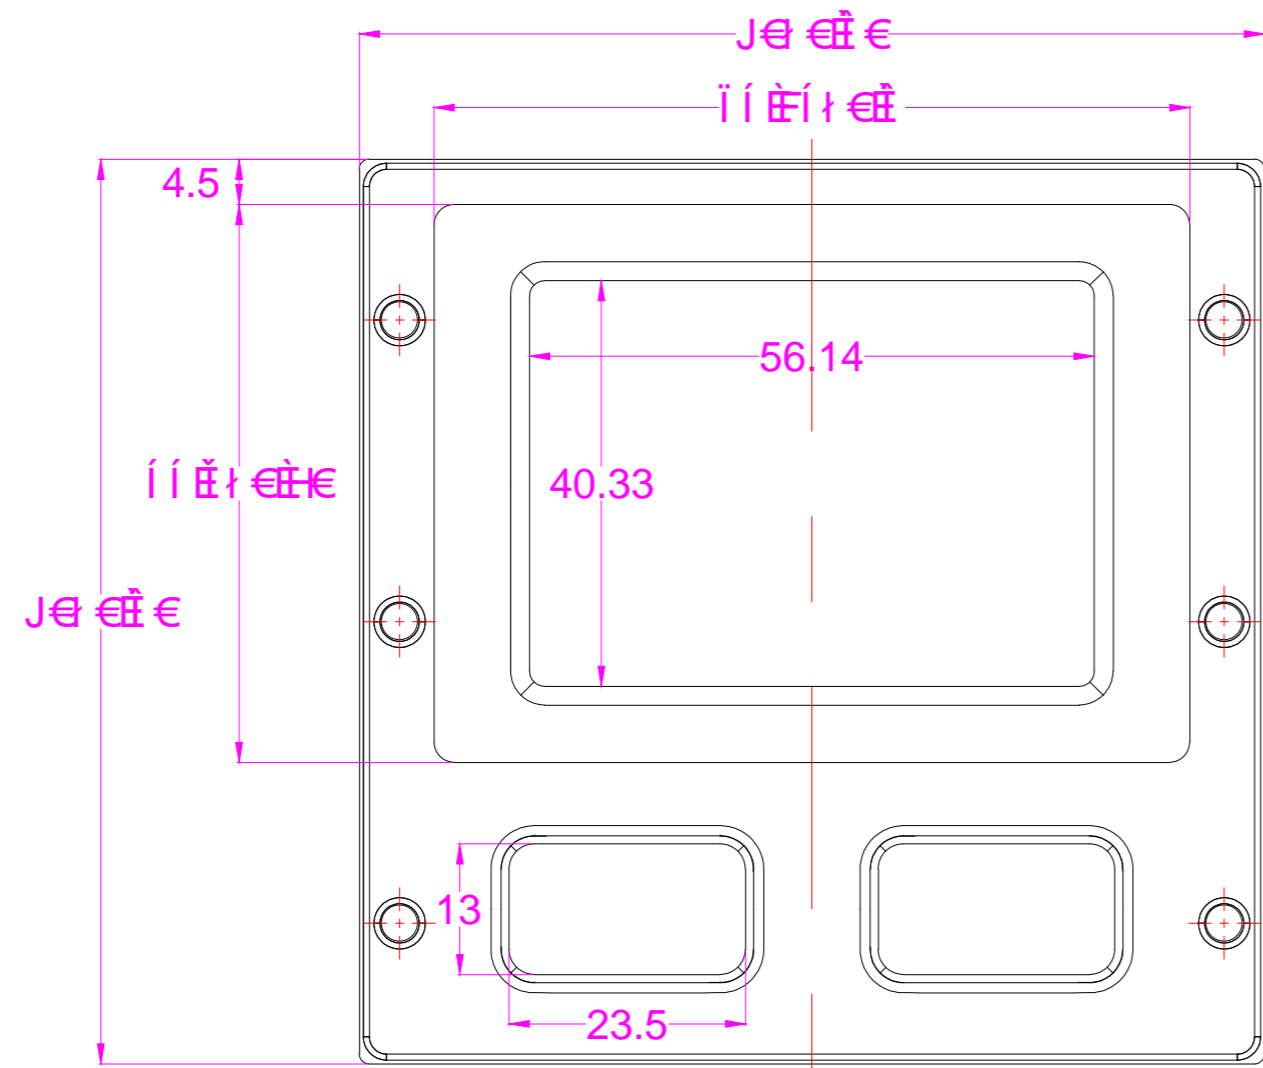

Date	Changes	REV
18.8.2020	Original	1.0

**AW-M90TP-ML**