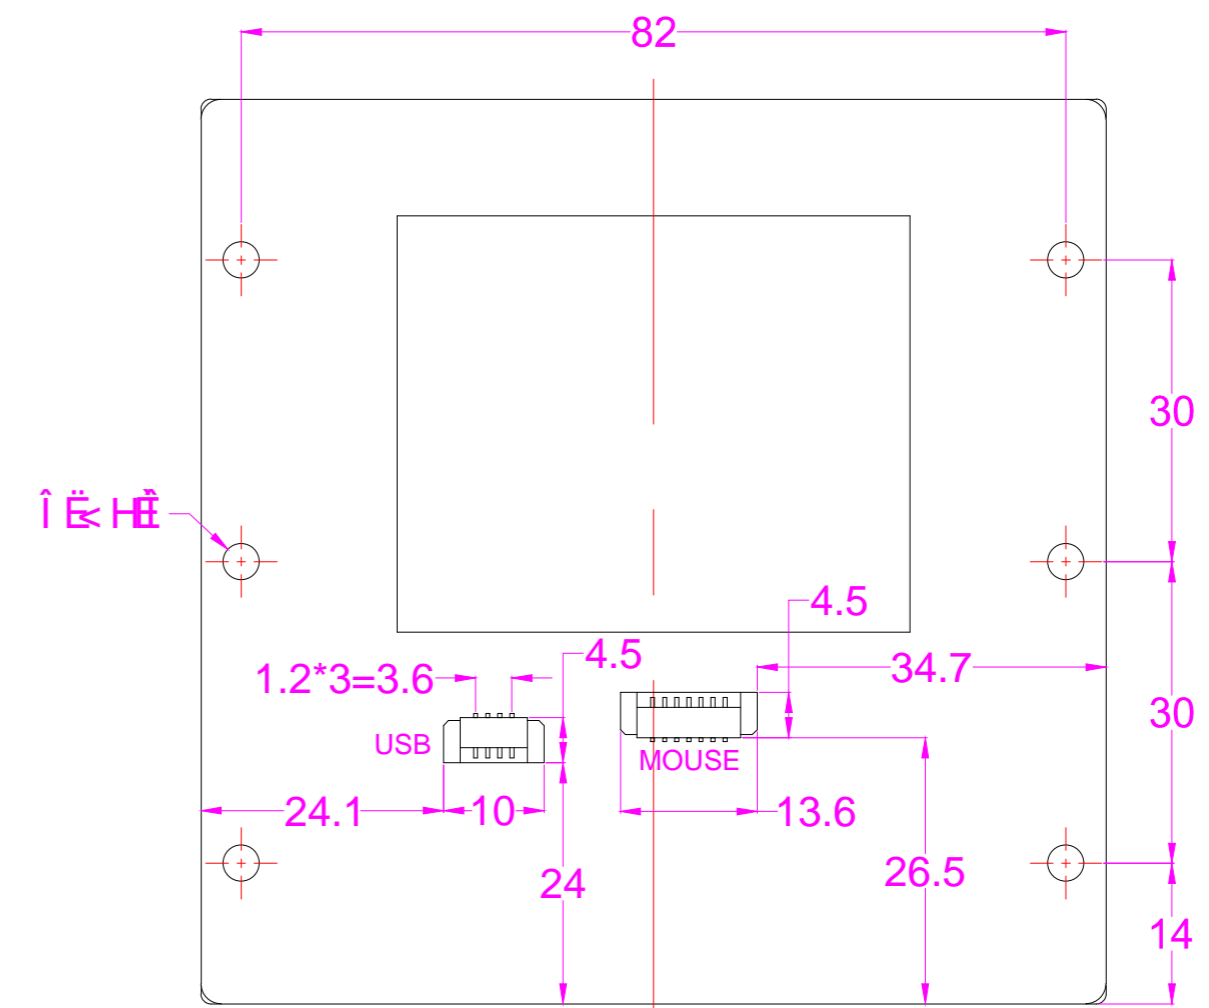

Date	Changes	REV
18.8.2020	Original	1.0

**AW-M90TP-ML**