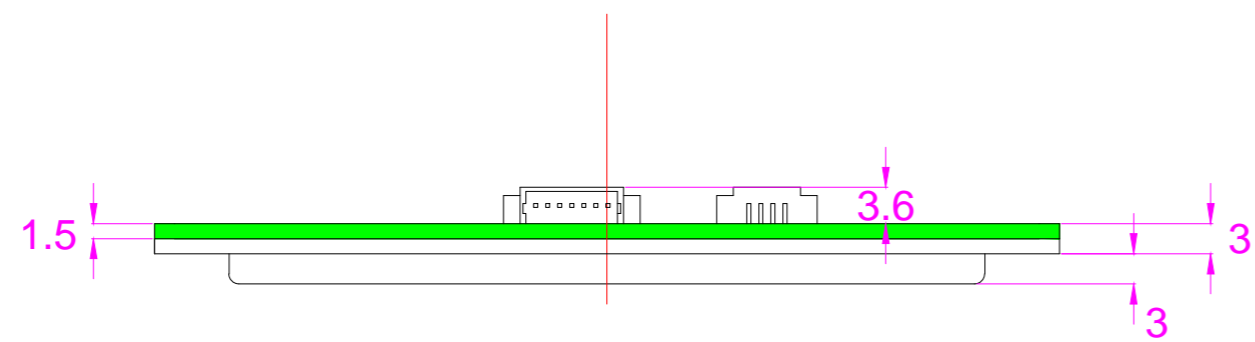

Date	Changes	REV
18.8.2020	Original	1.0

**AW-M90TP-ML**