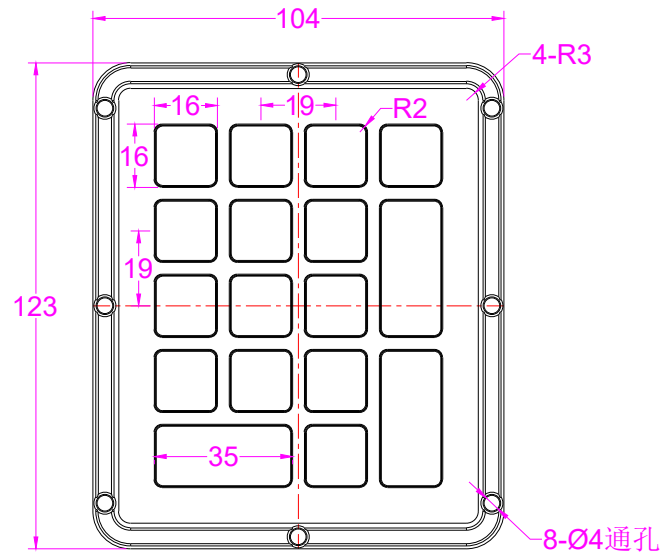

Date	Changes	REV
2023.11.08	Original	1.0

AW-M91KP-BL-ML-DWP