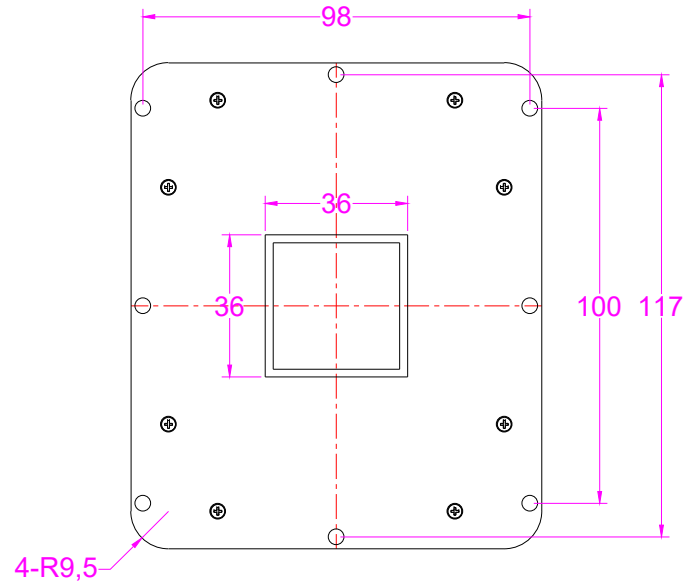

Date	Changes	REV
2023.11.08	Original	1.0

AW-M91KP-BL-ML-DWP