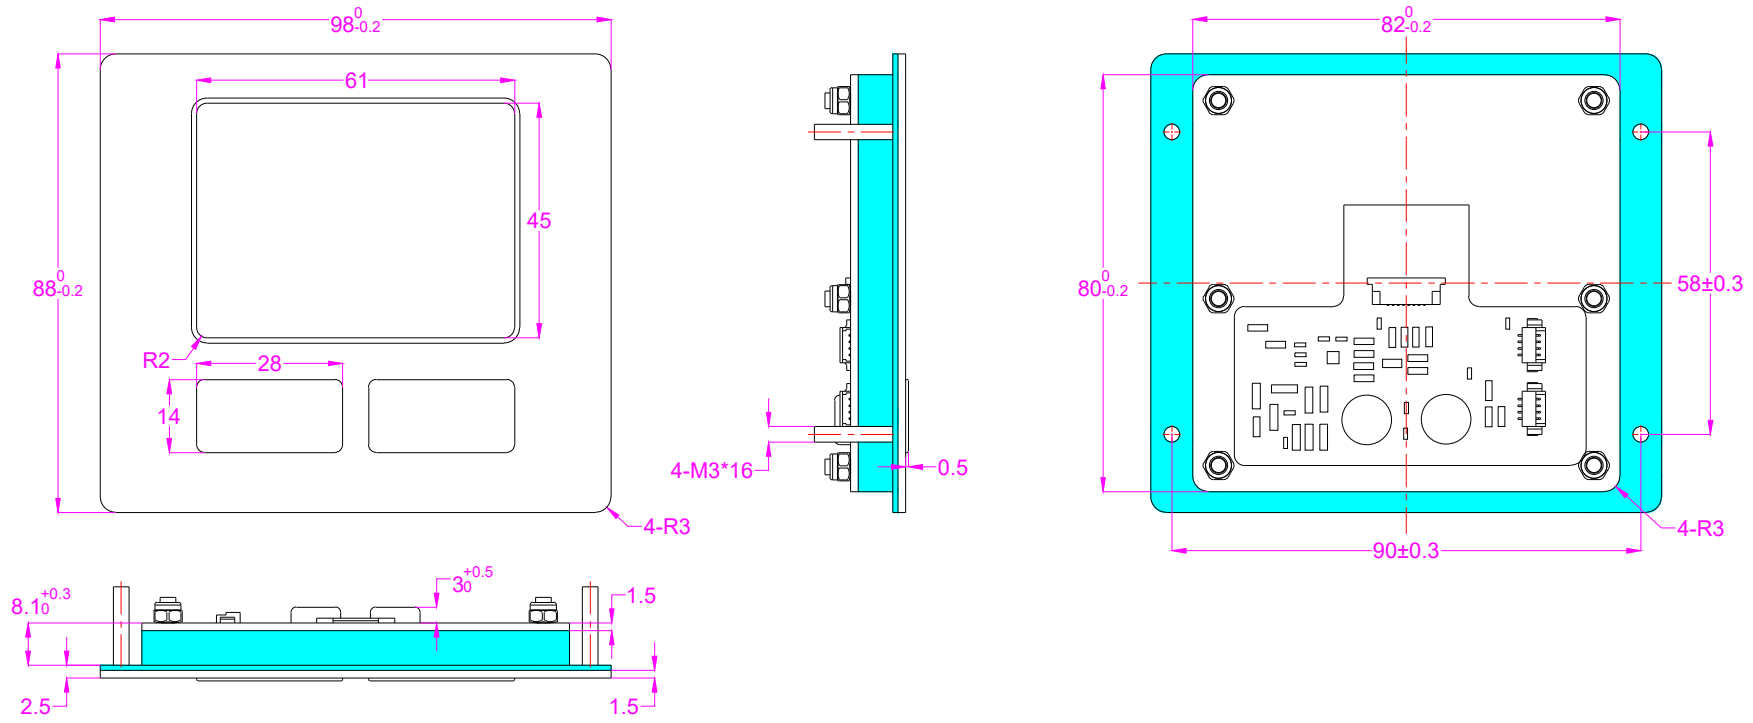

Date	Changes	REV
08.02.2023	Original	1.0

AW-M98TP-DWT-151B-25KV-DWP