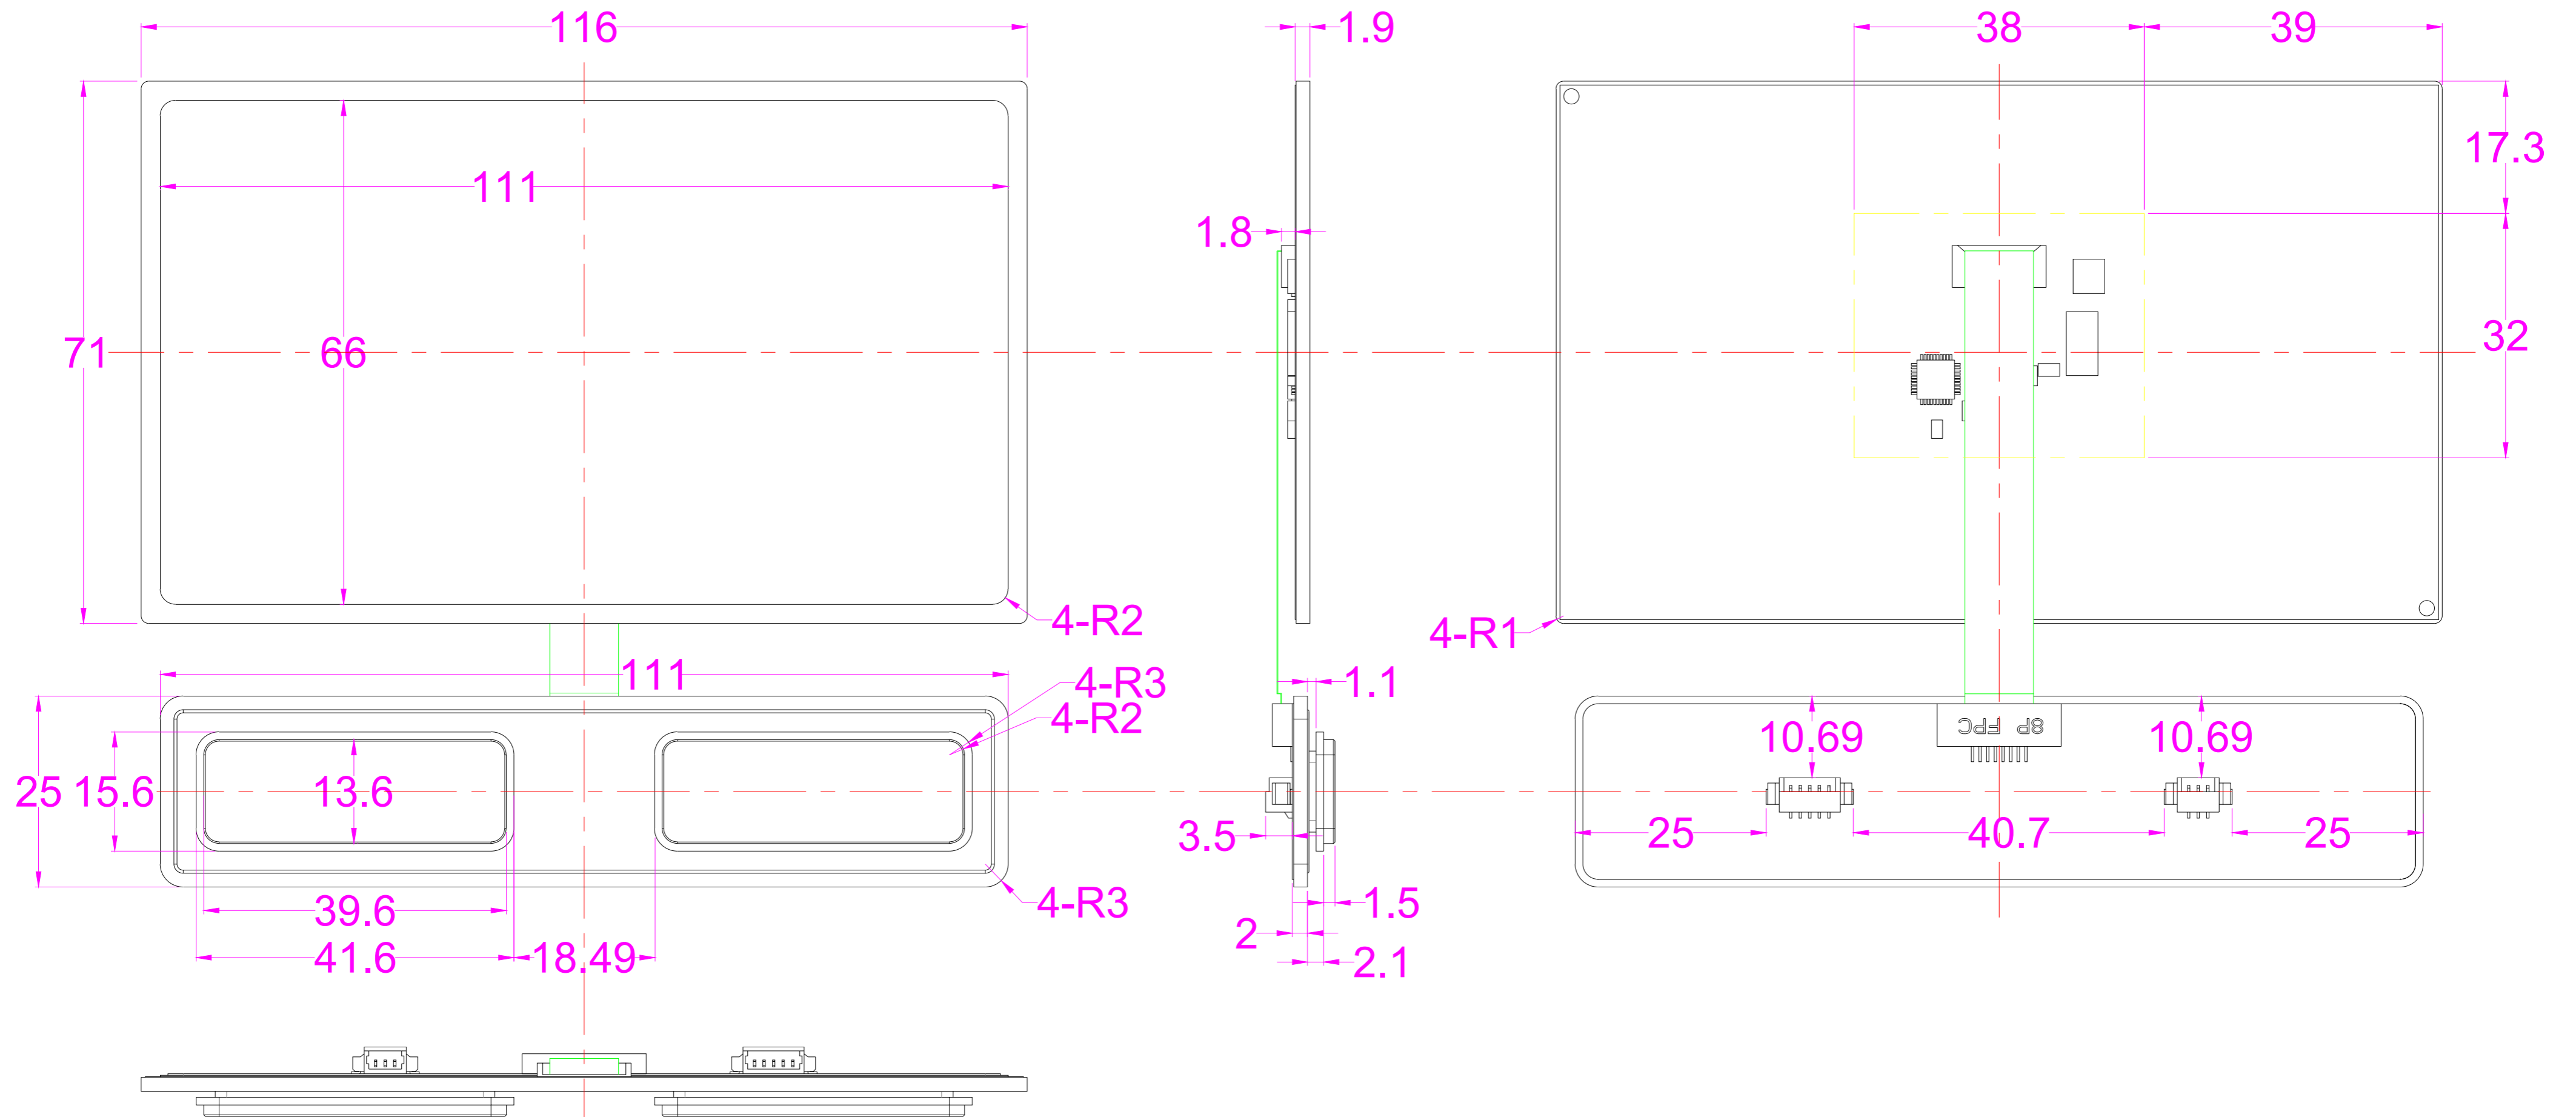

Date	Changes	REV
2023.10.23	Original	1.0

**AW-TP115-DML-25KV**