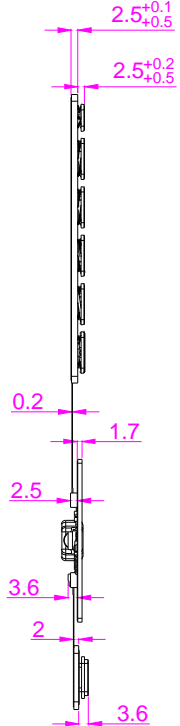

Date	Changes	REV
2025.07.08	Original	1.0

AW-V268-FN-BL-FC-SC-DWP