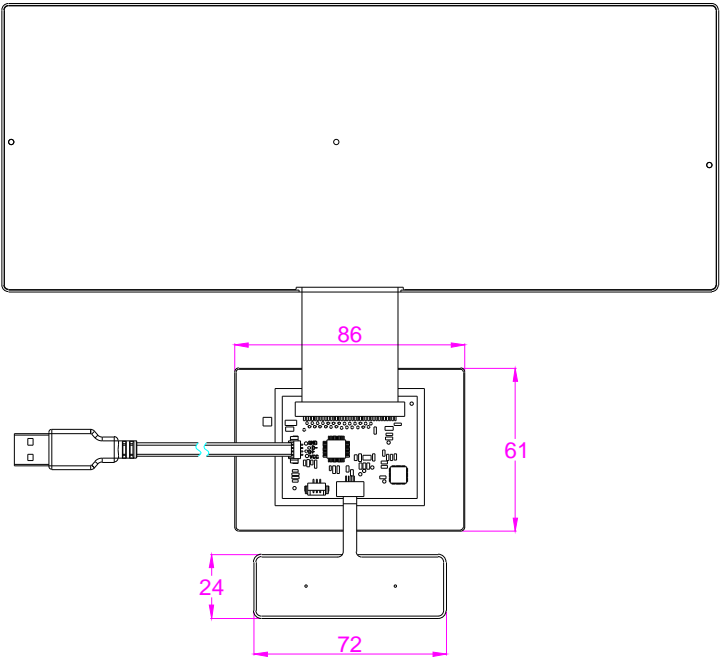

Date	Changes	REV
2025.07.08	Original	1.0

AW-V268-FN-BL-FC-SC-DWP