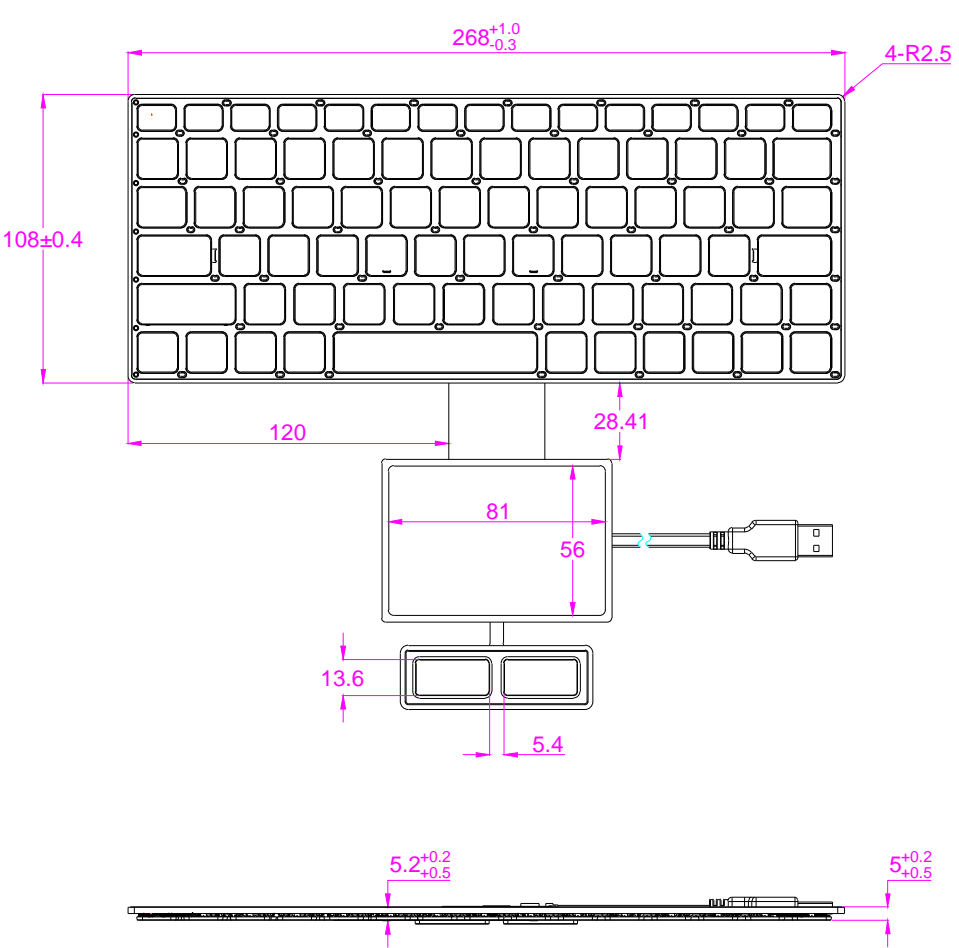

Date	Changes	REV
2025.07.08	Original	1.0

AW-V268-FN-BL-FC-SC-DWP