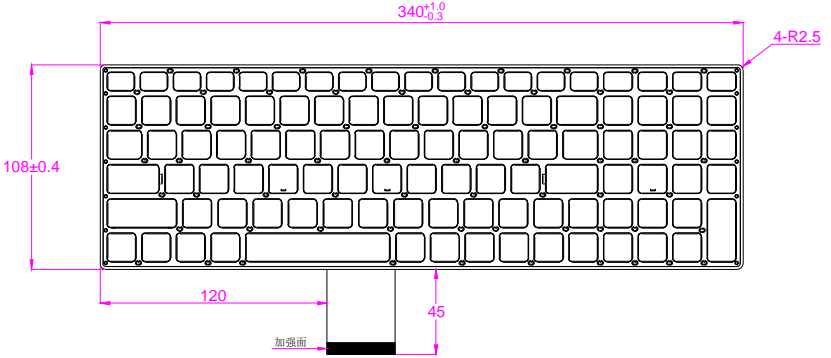

Date	Changes	REV
2025.05.26	Original	1.0

AW-V340KP-FN-BL-FC-SC-DM-DWP