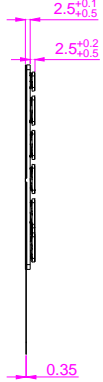

Date	Changes	REV
2025.05.26	Original	1.0

AW-V340KP-FN-BL-FC-SC-DM-DWP