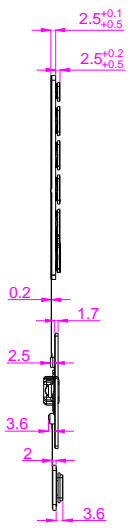

| Date       | Changes  | REV |
|------------|----------|-----|
| 2025.06.25 | Original | 1.0 |
|            |          |     |
|            |          |     |

**AW-V340KP-FN-BL-FC-SC-DWP**