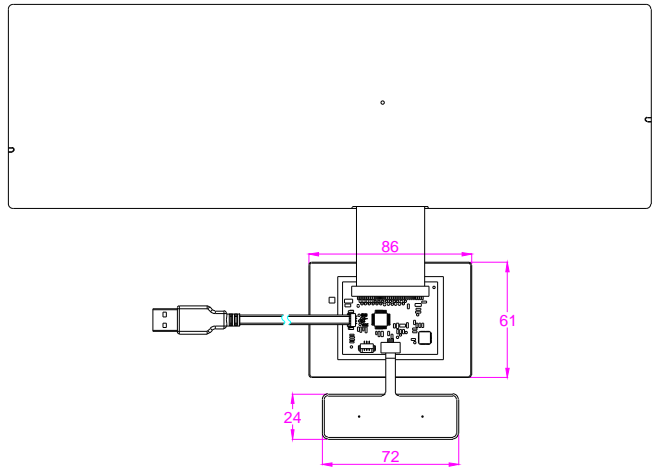

| Date       | Changes  | REV |
|------------|----------|-----|
| 2025.06.25 | Original | 1.0 |
|            |          |     |
|            |          |     |

**AW-V340KP-FN-BL-FC-SC-DWP**