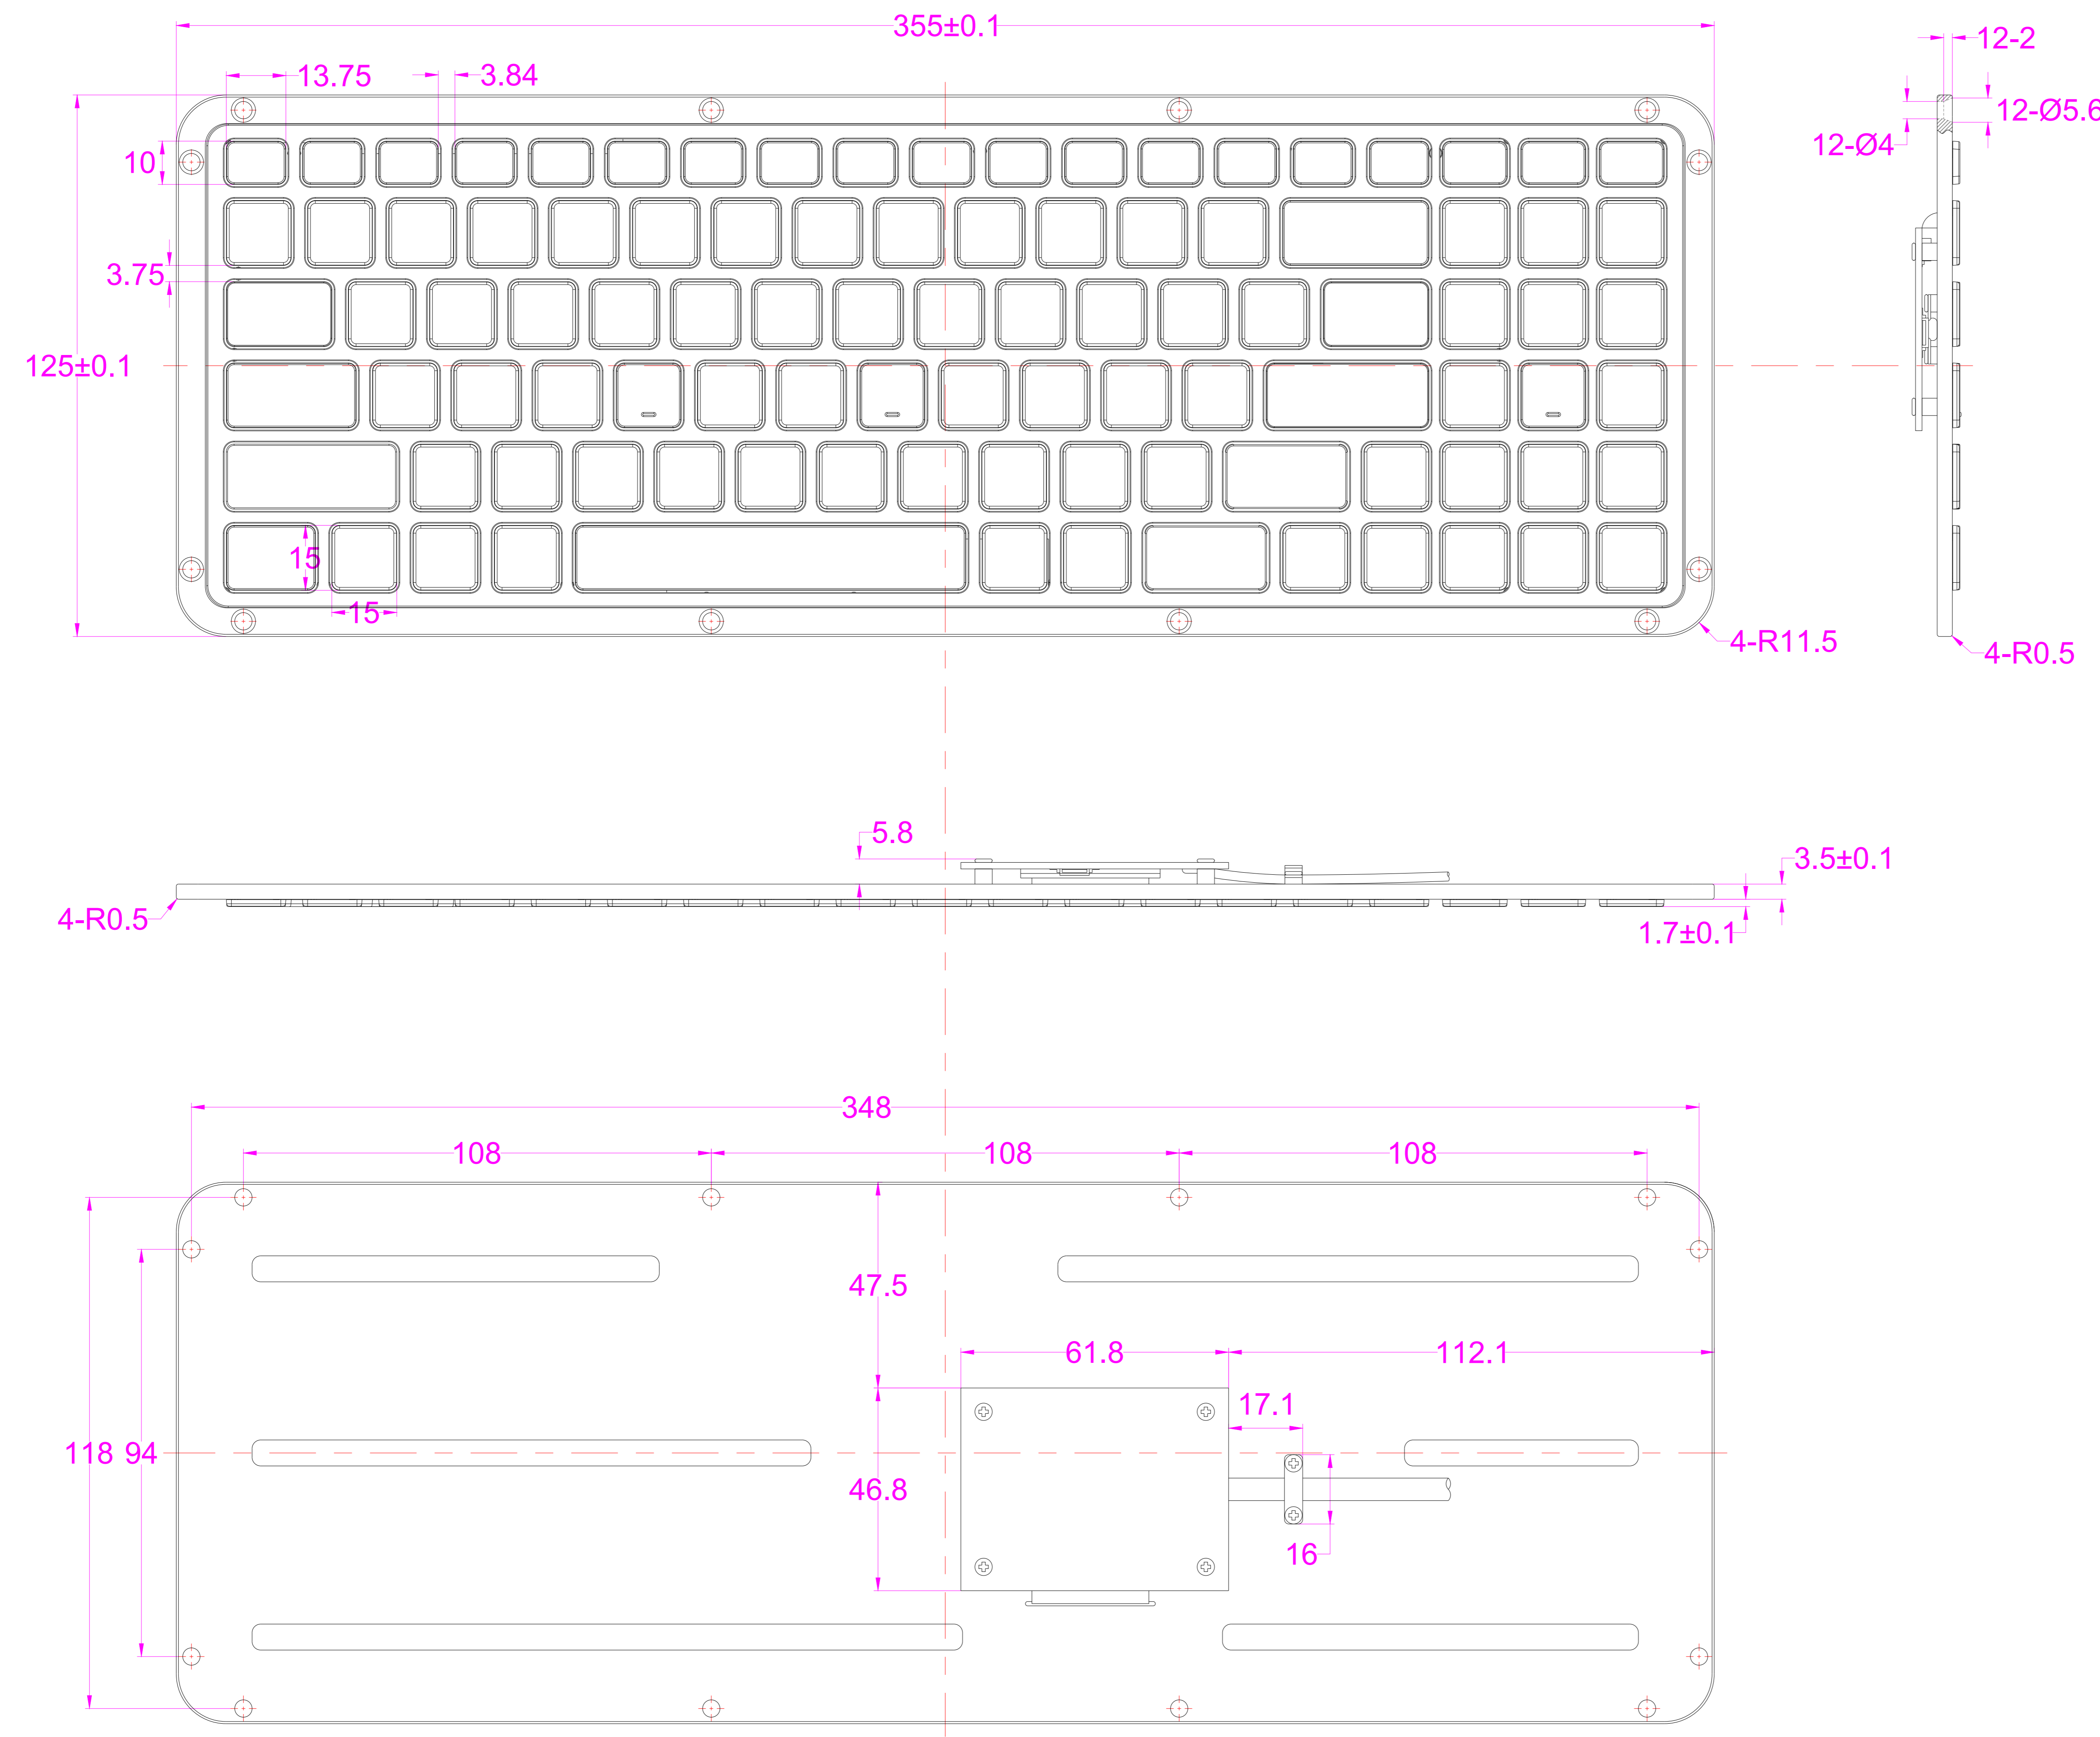

Date	Changes	REV
17.11.2020	Original	1.0

**AW-V355KP-FN-SC**