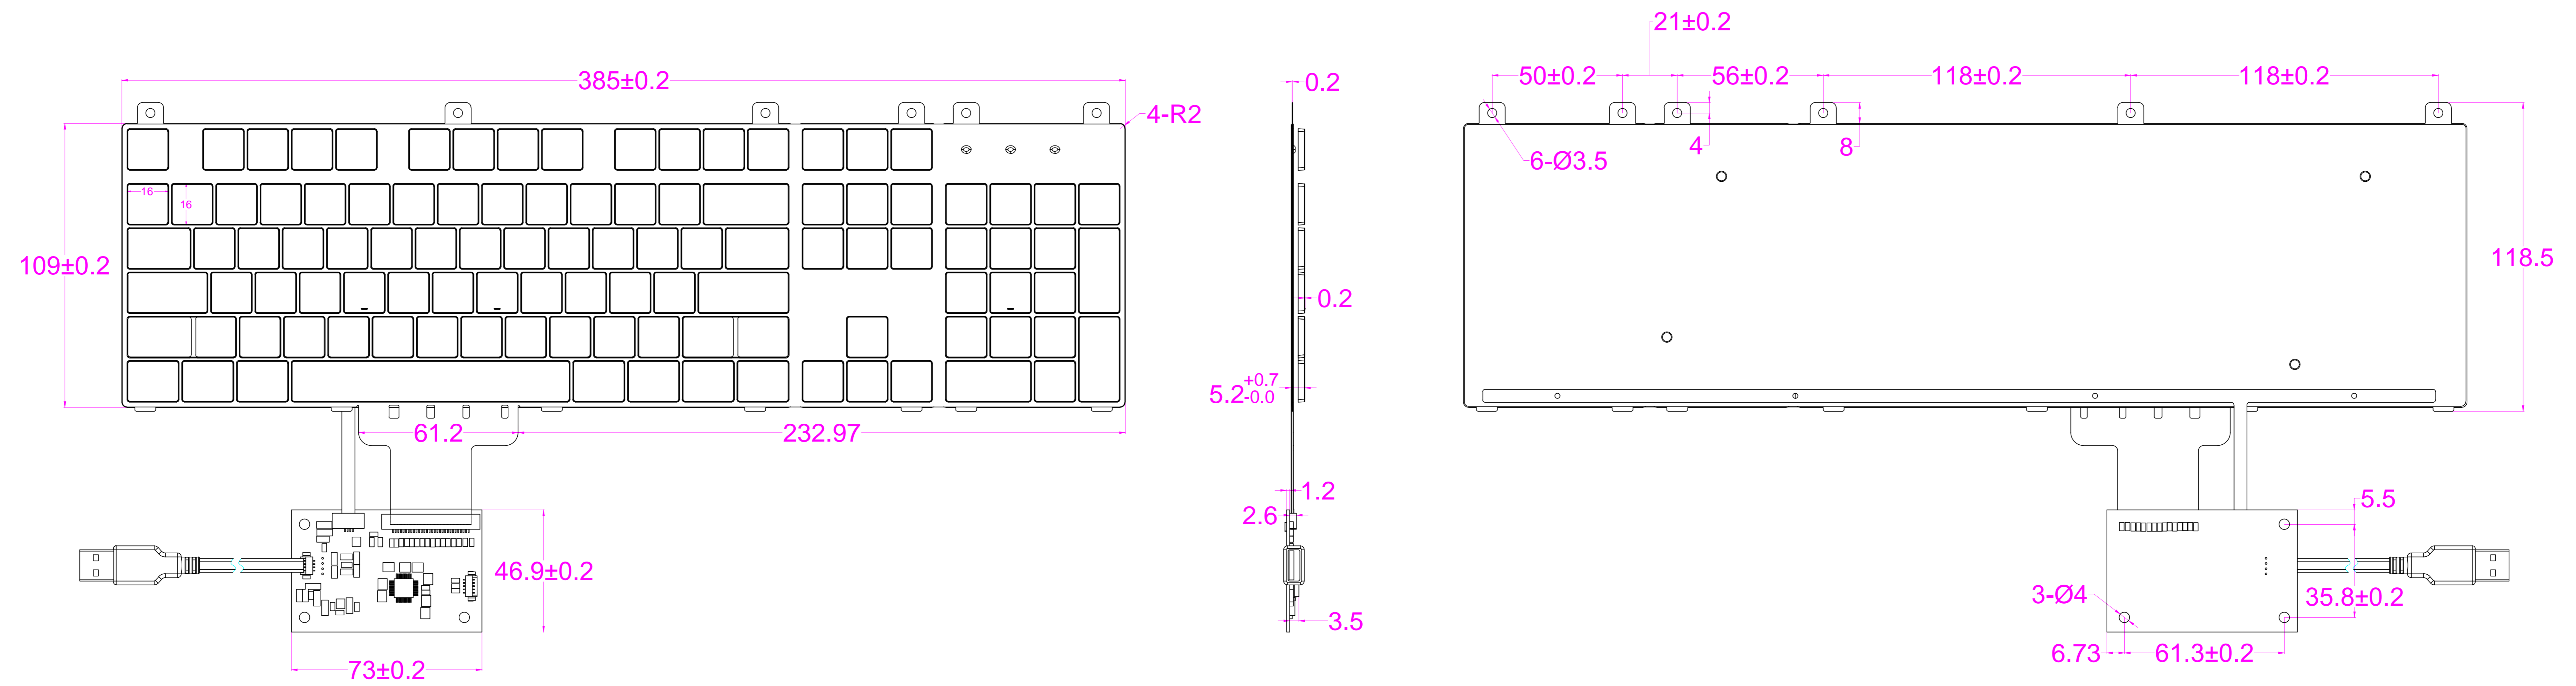

Date	Changes	REV
2025.11.11	Original	1.0

AW-V385KP-FN-SC-BL-ML