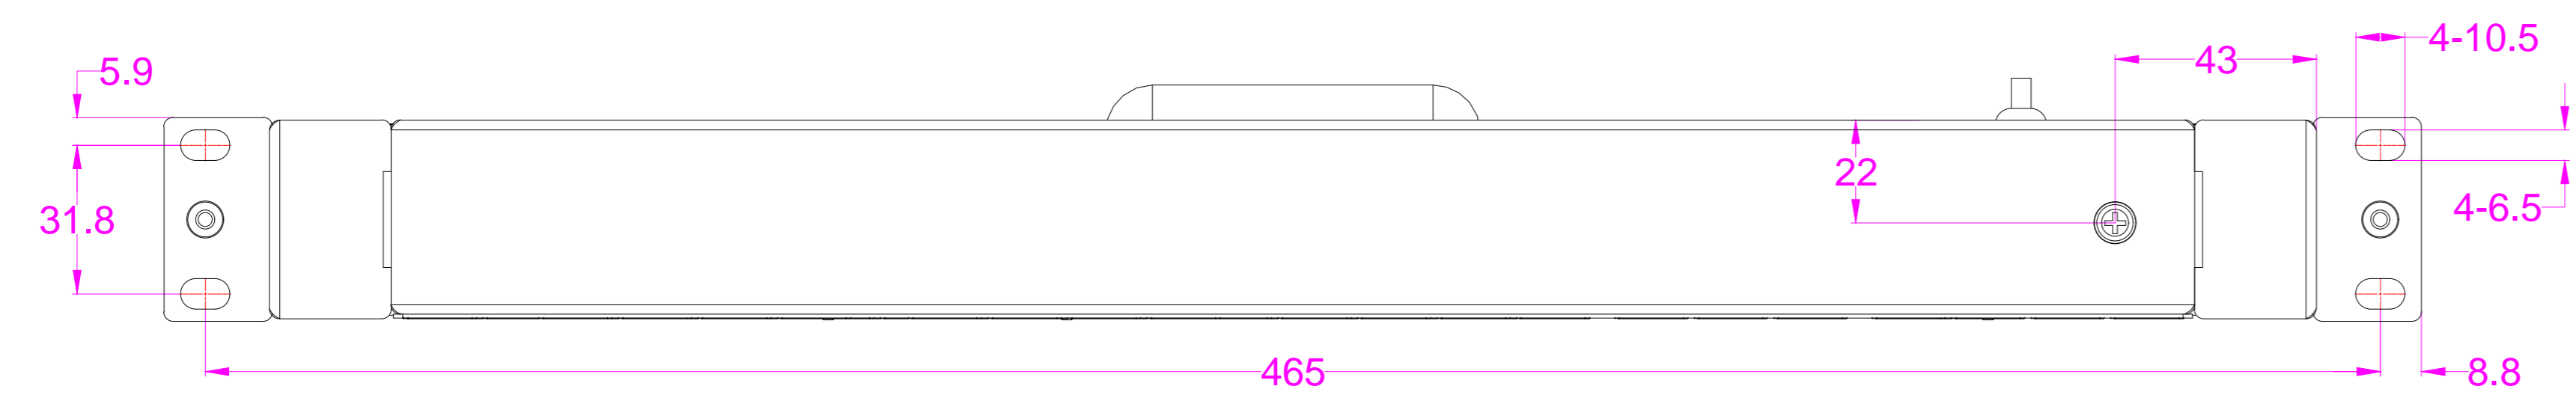

Date	Changes	REV
2025.01.14	First issue	1.0

**AW-V440TP-KP-FN-BL-SC-DR**