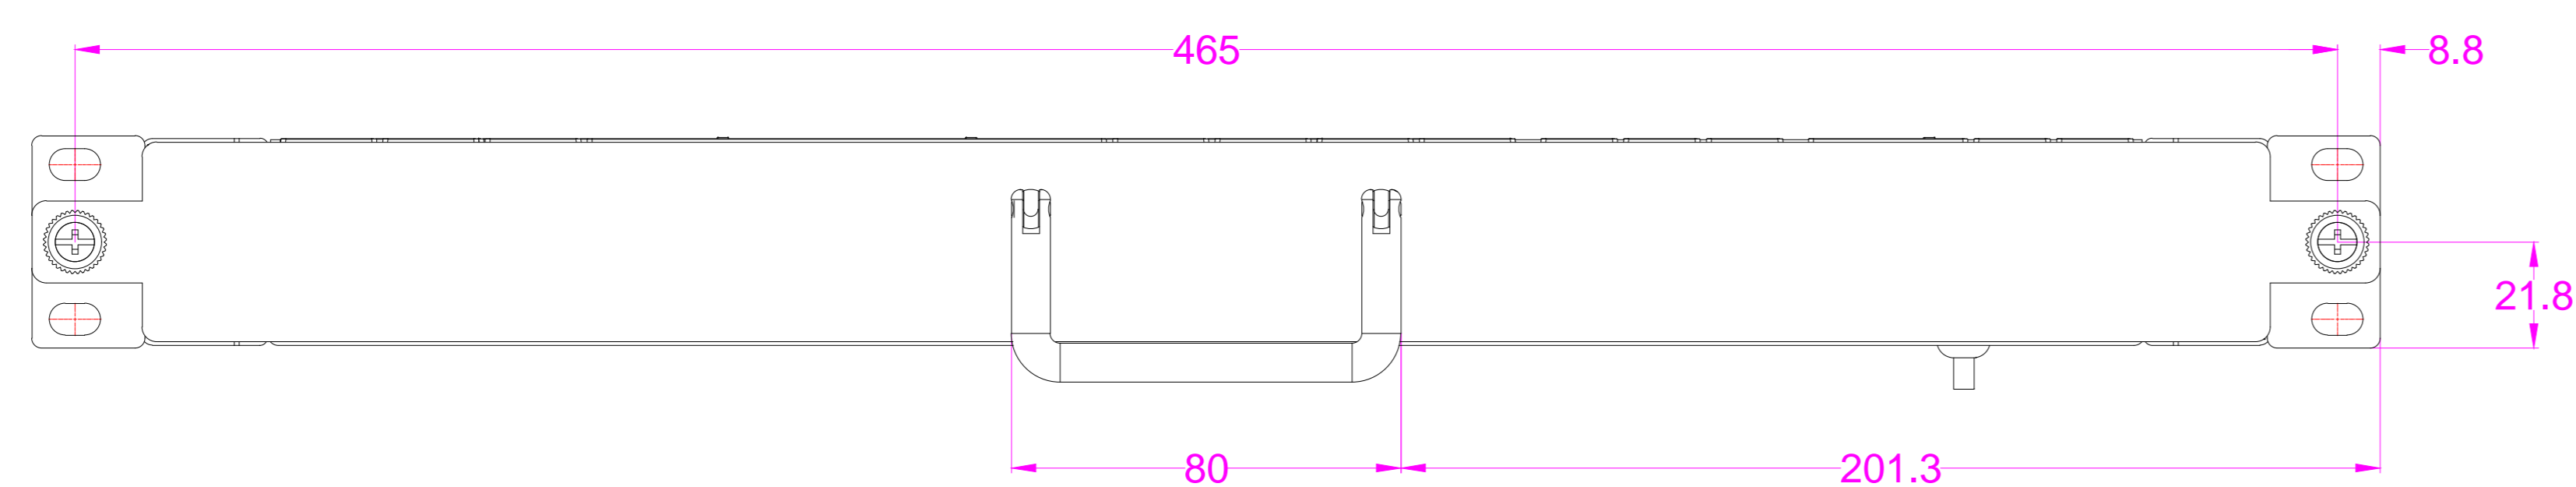

Date	Changes	REV
2025.01.14	First issue	1.0

**AW-V440TP-KP-FN-BL-SC-DR**