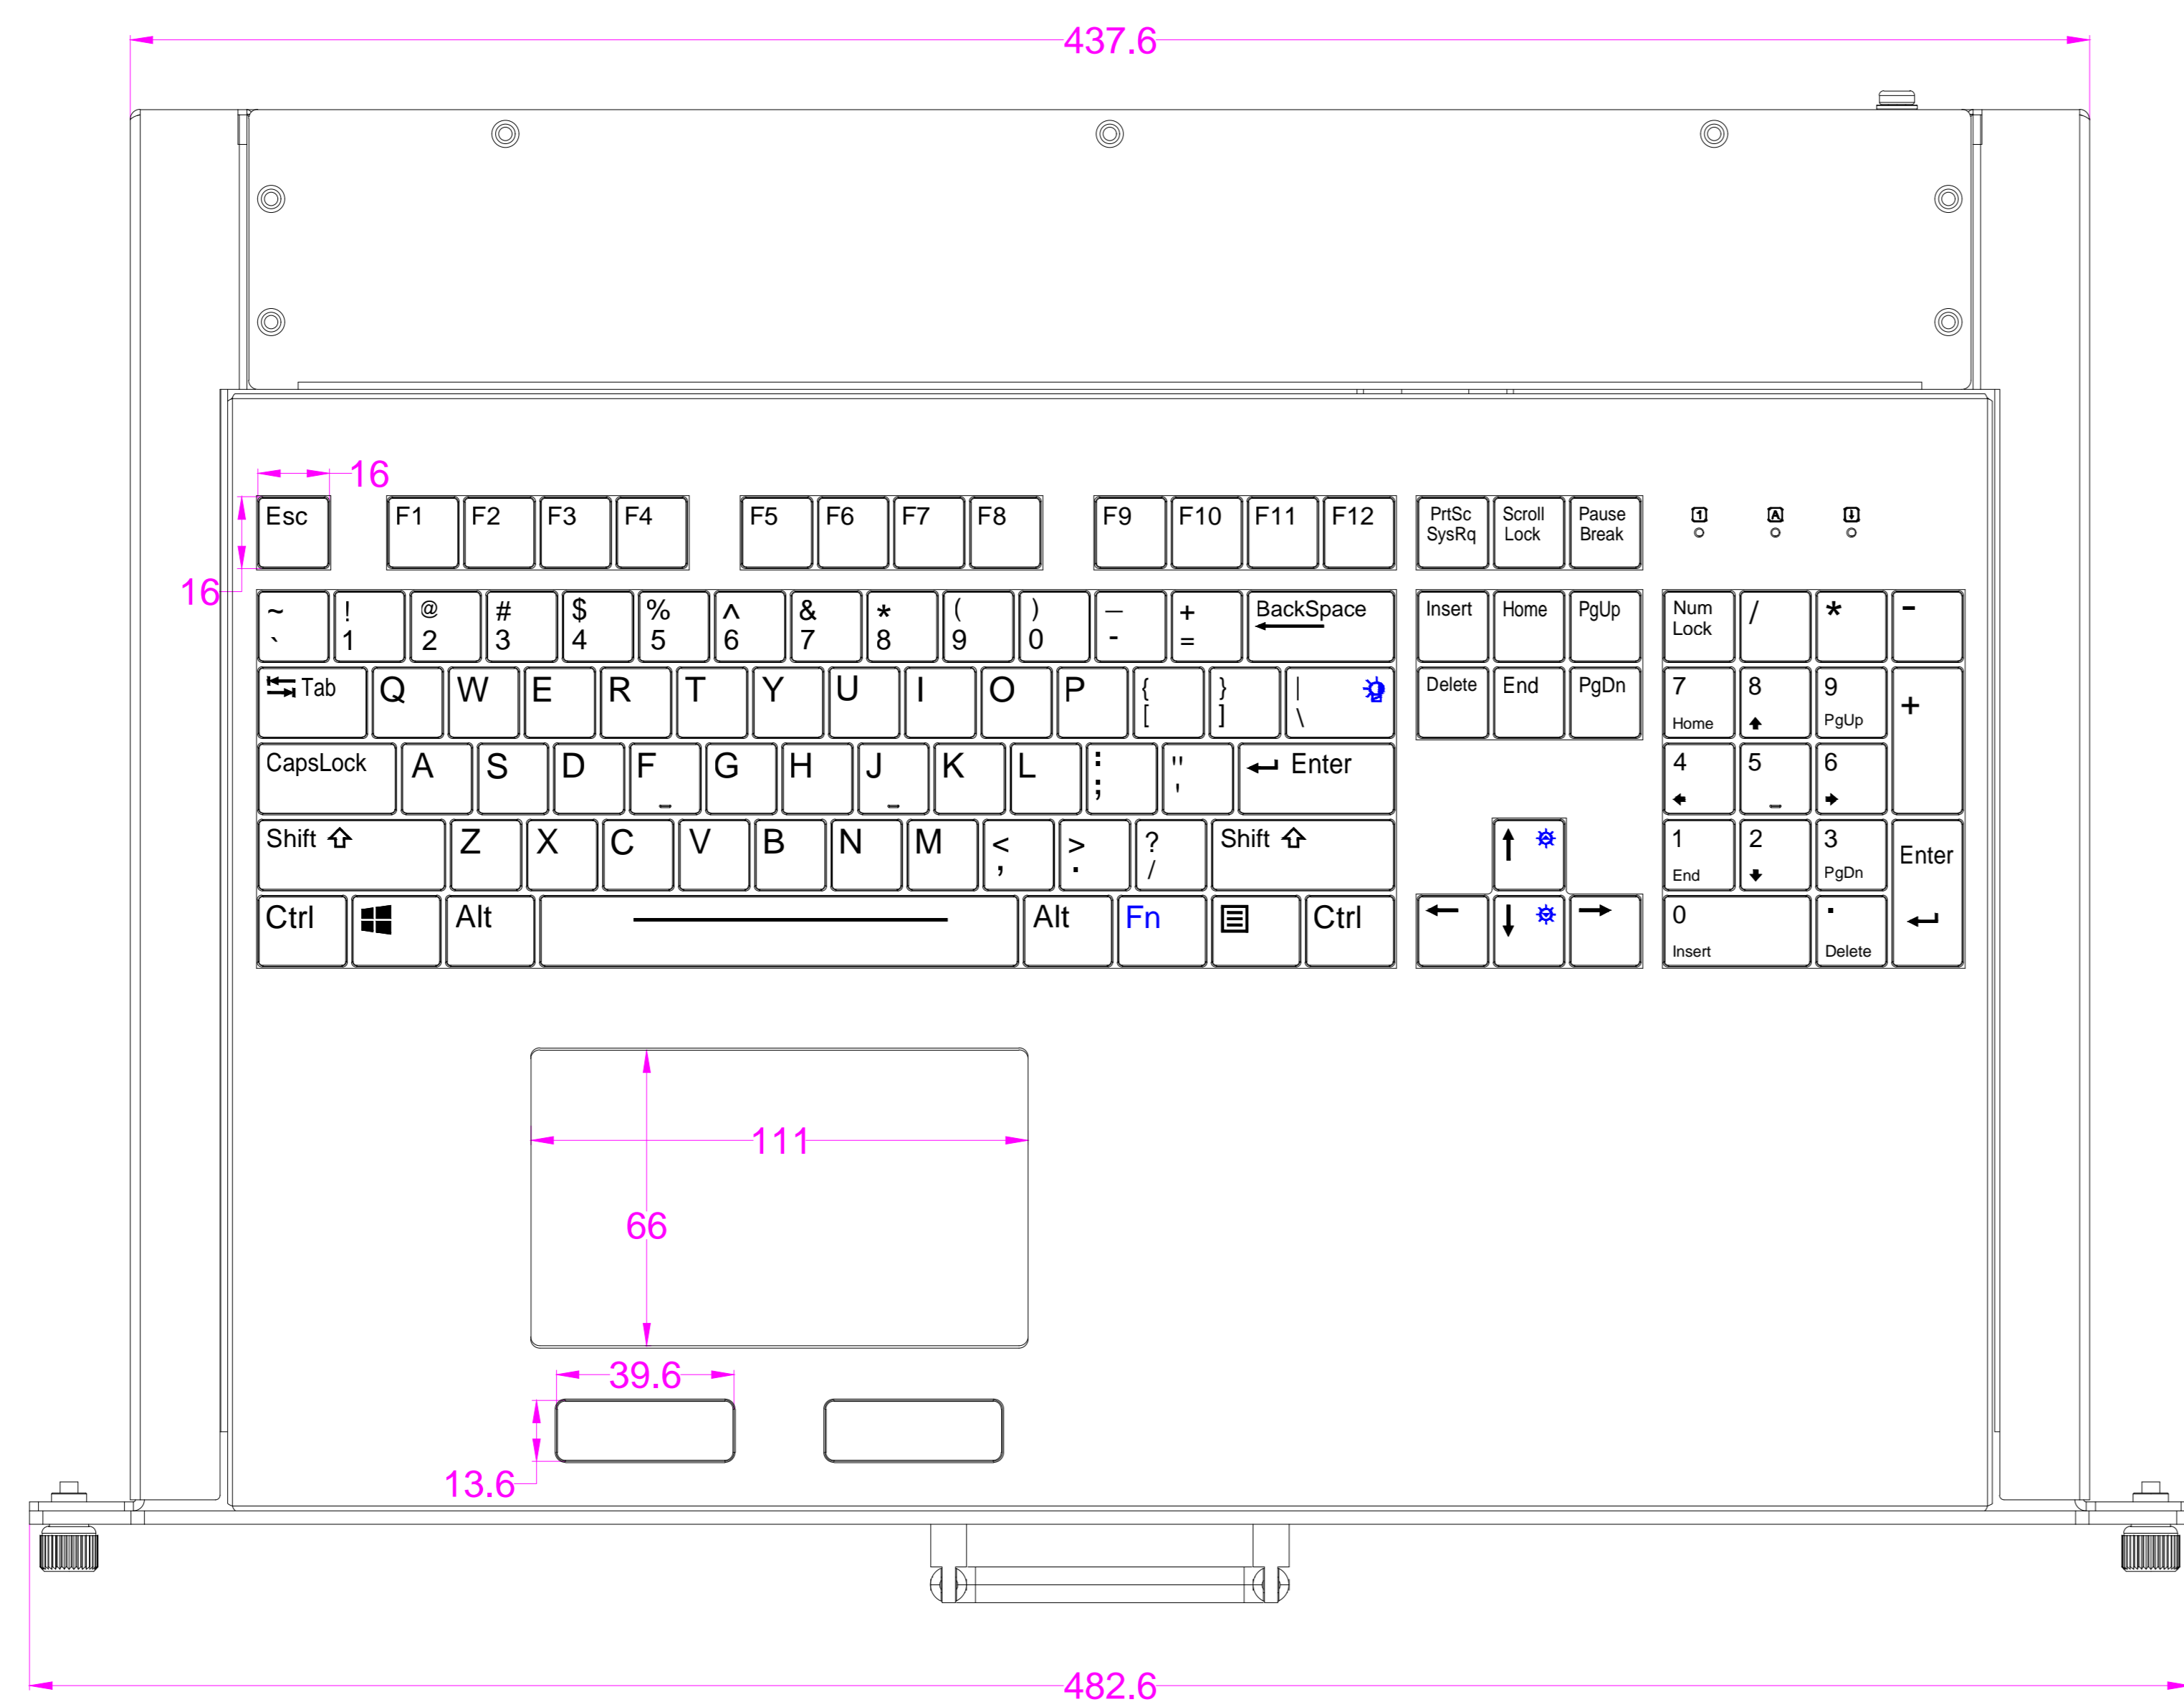

Date	Changes	REV
2025.01.14	First issue	1.0

**AW-V440TP-KP-FN-BL-SC-DR**