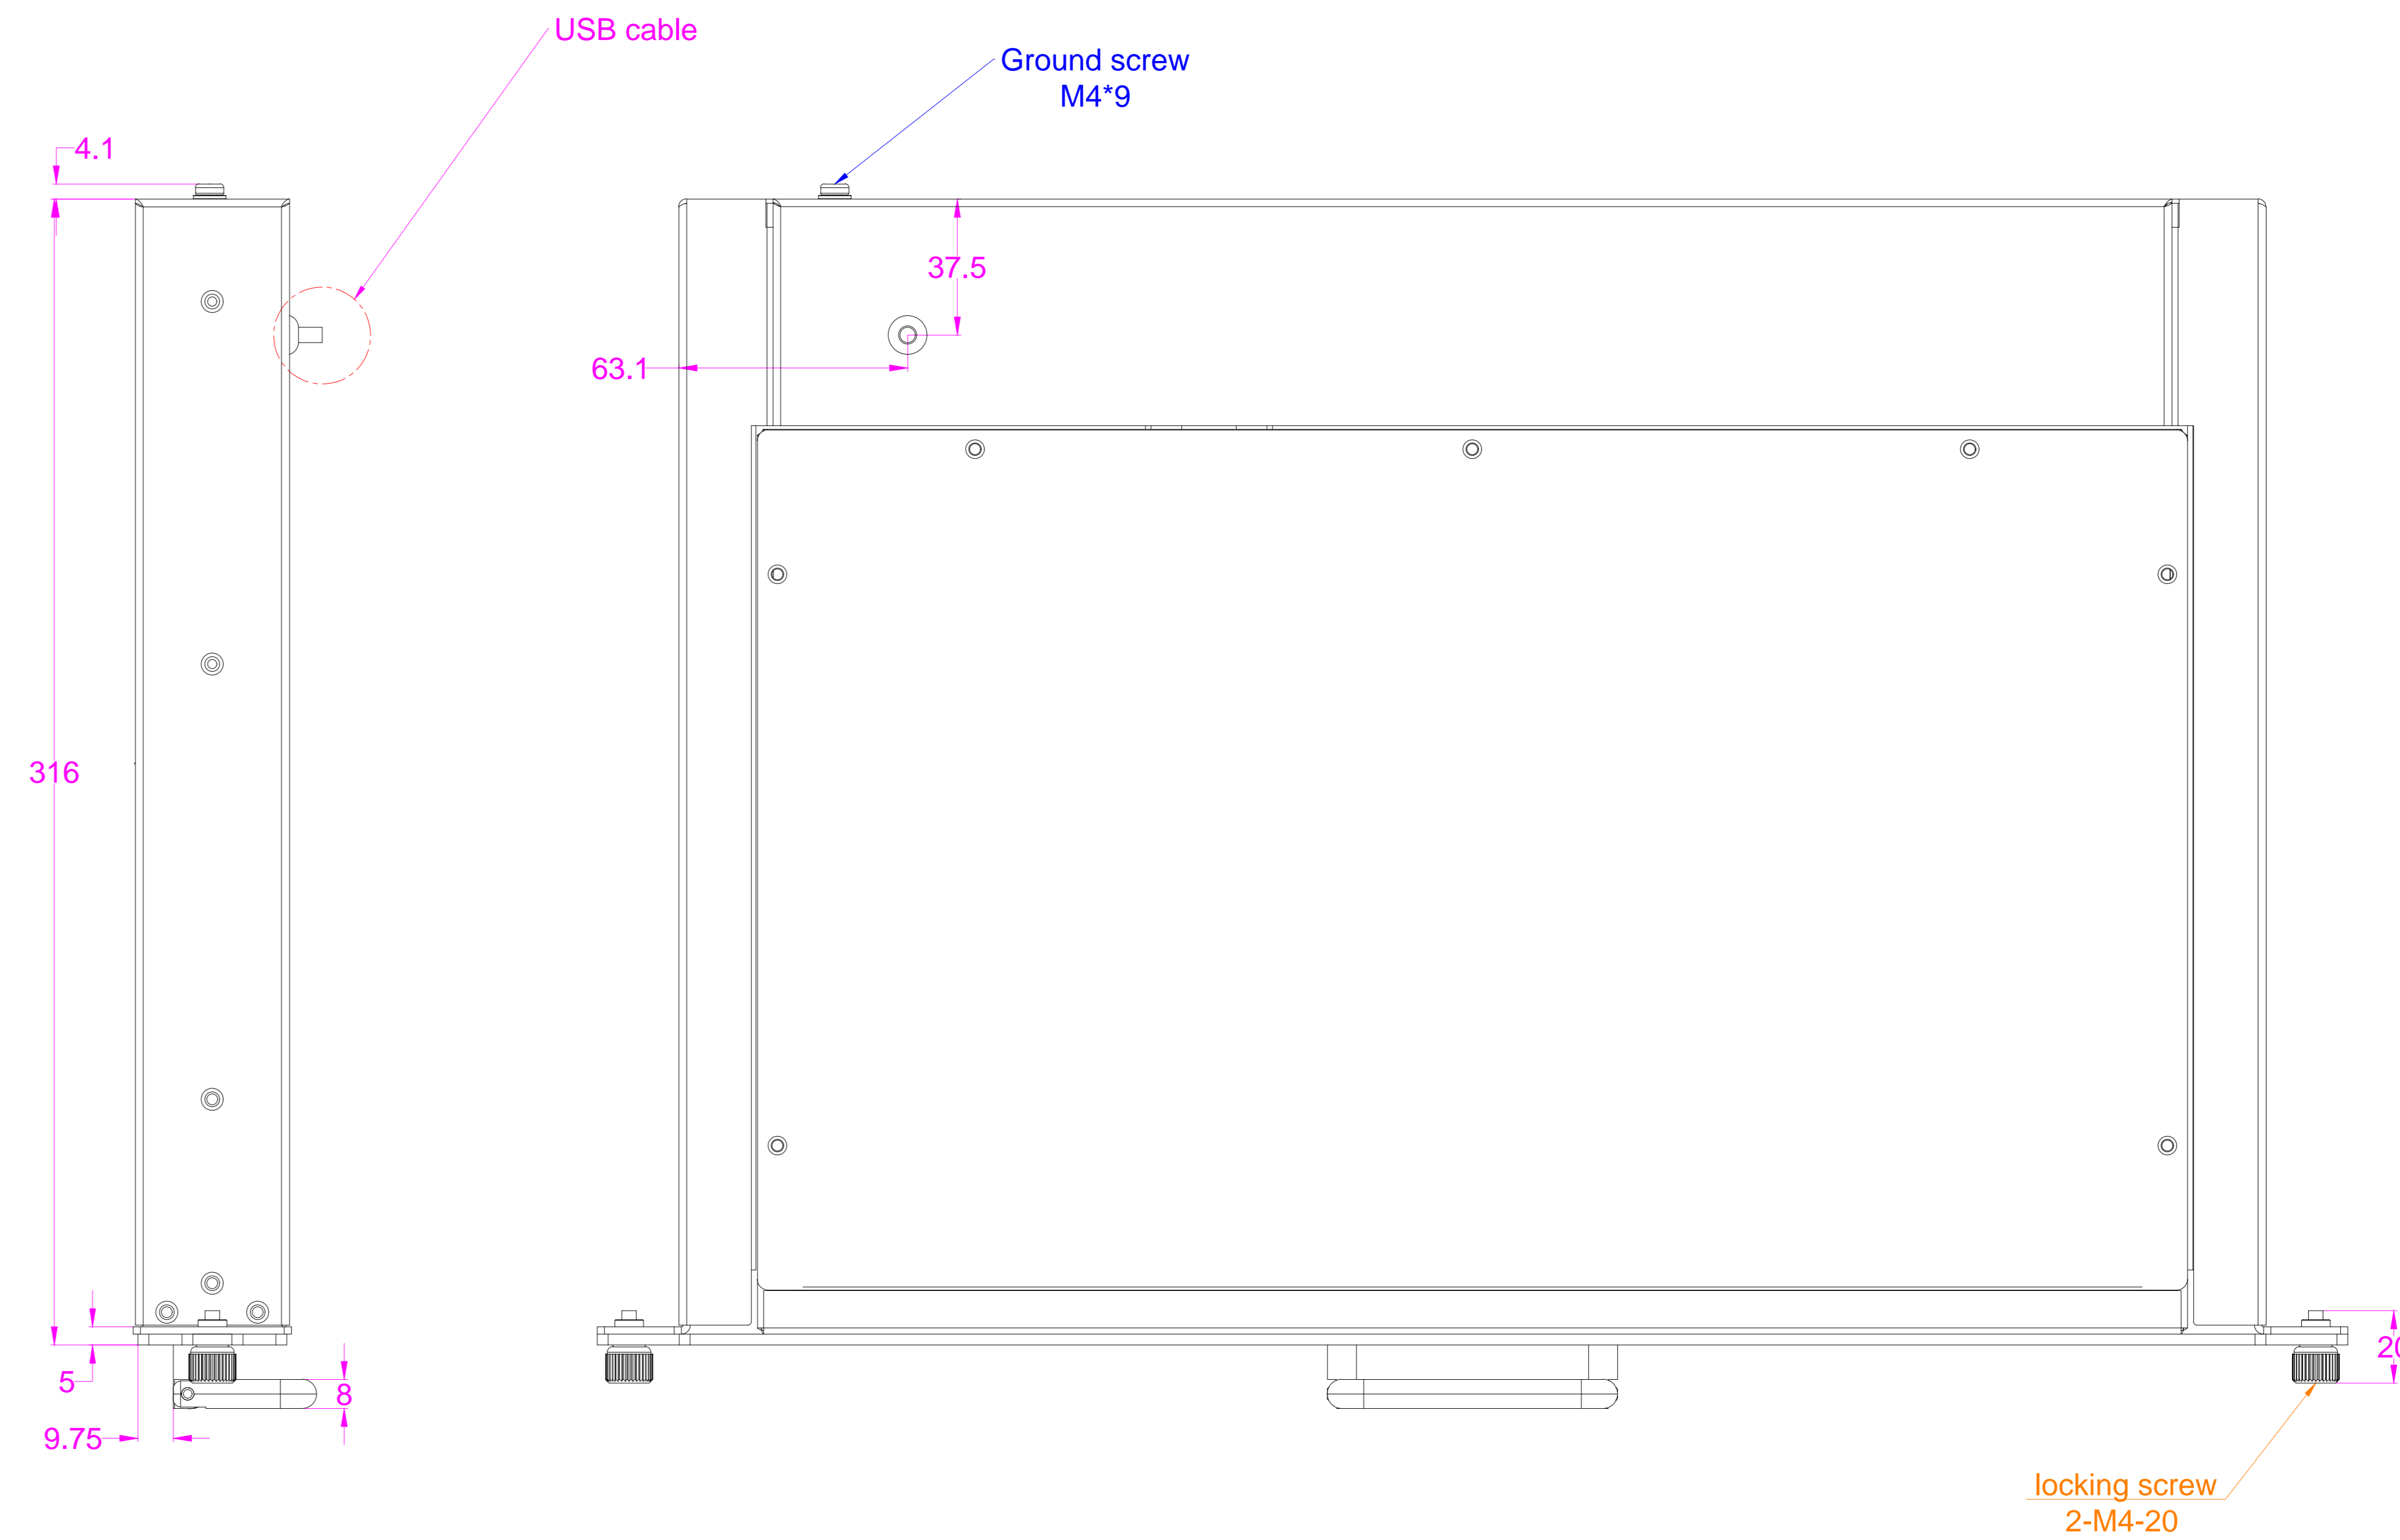

Date	Changes	REV
2025.01.14	First issue	1.0

**AW-V440TP-KP-FN-BL-SC-DR**